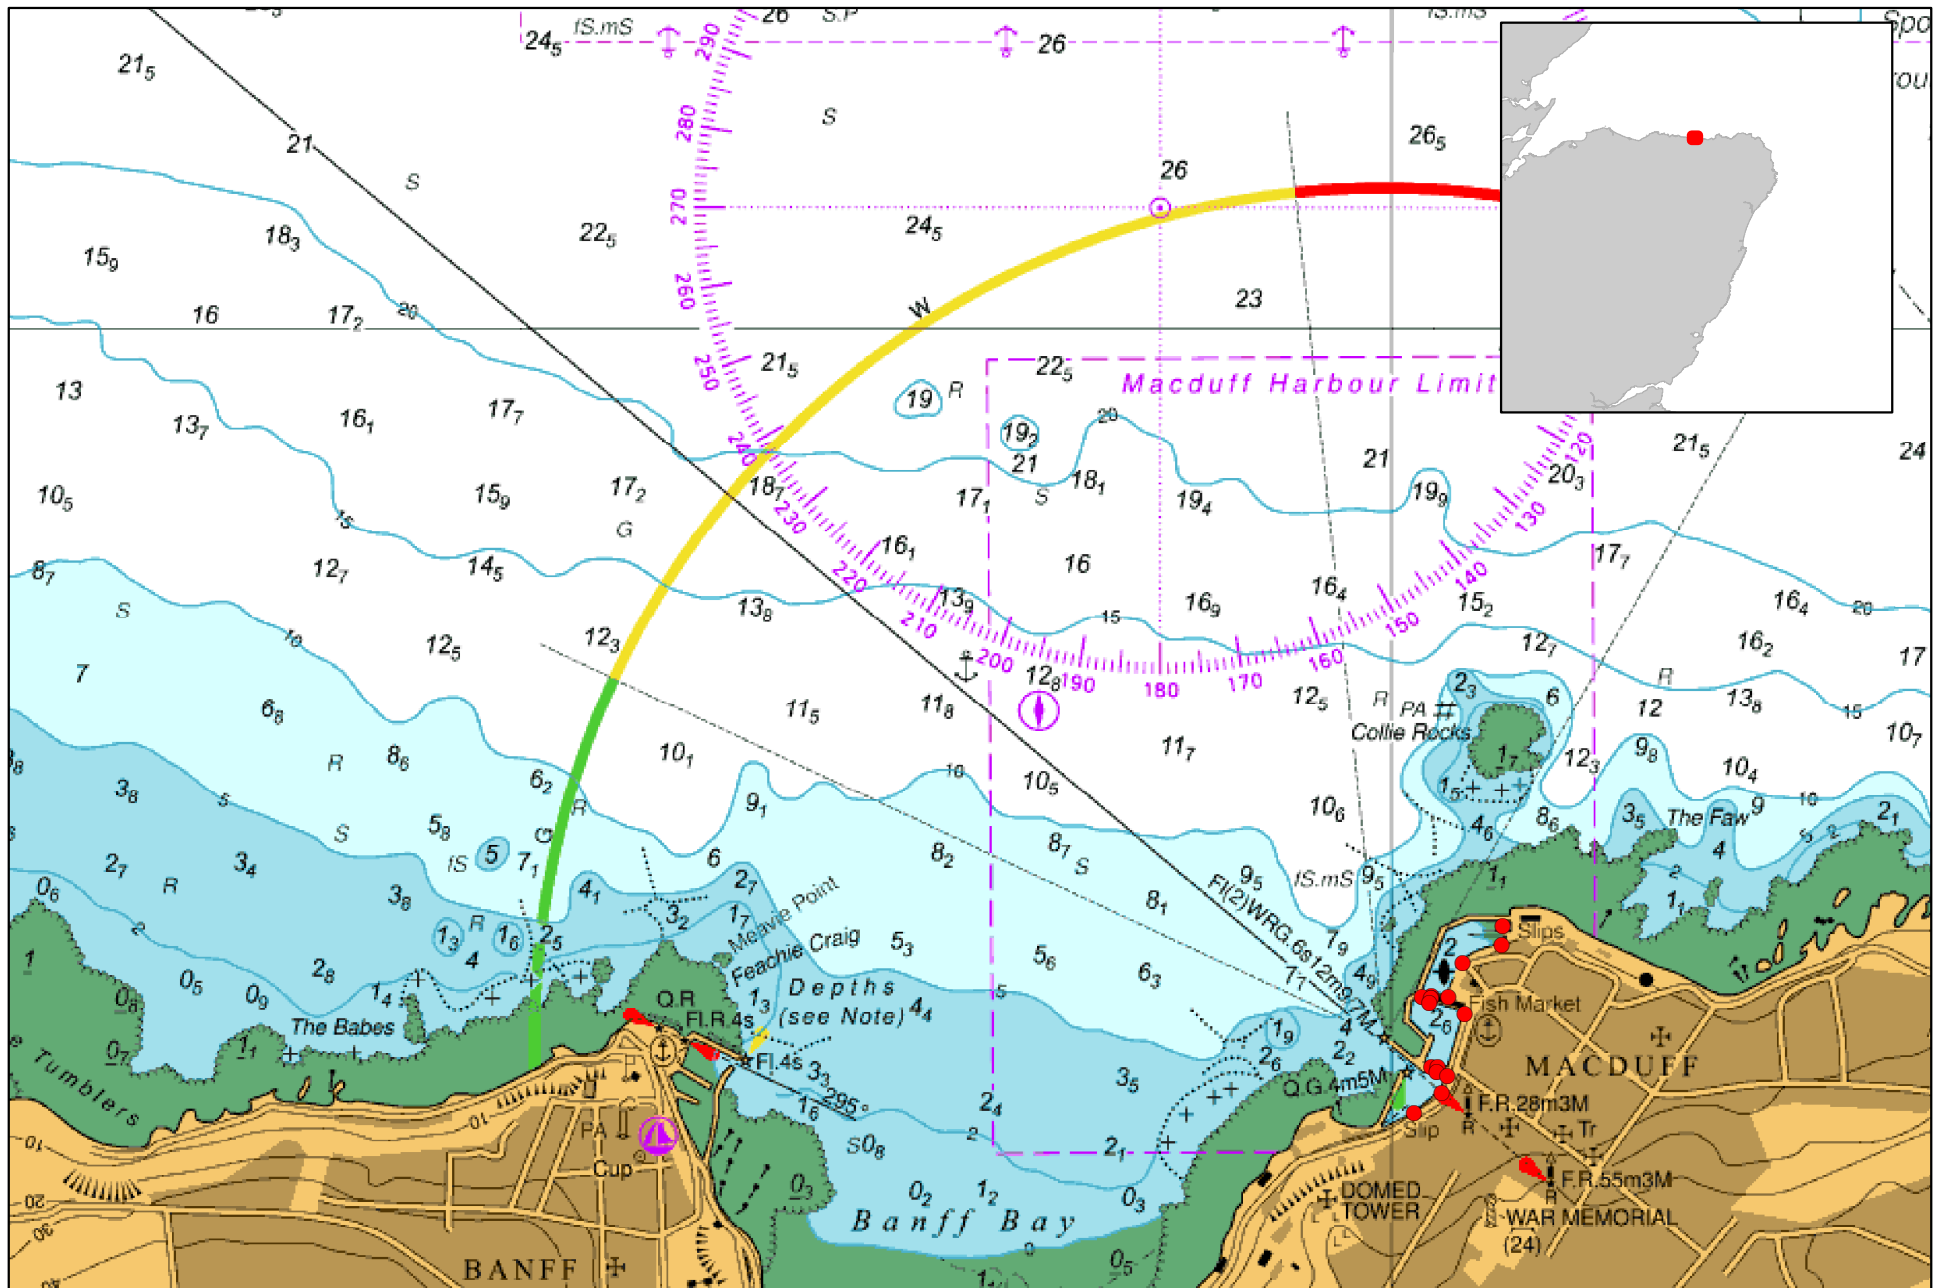

Annex One to Licence MD-00011031
Chart showing the Location of the Place of Production of the Substances or Objects to be Deposited

NOT FOR NAVIGATION. Created by Scottish Government (Marine Scotland) 2026.
© Crown Copyright, All rights reserved. OceanWise Licence No. EK001-20140401. Ordnance Survey Licence No. 100024655.