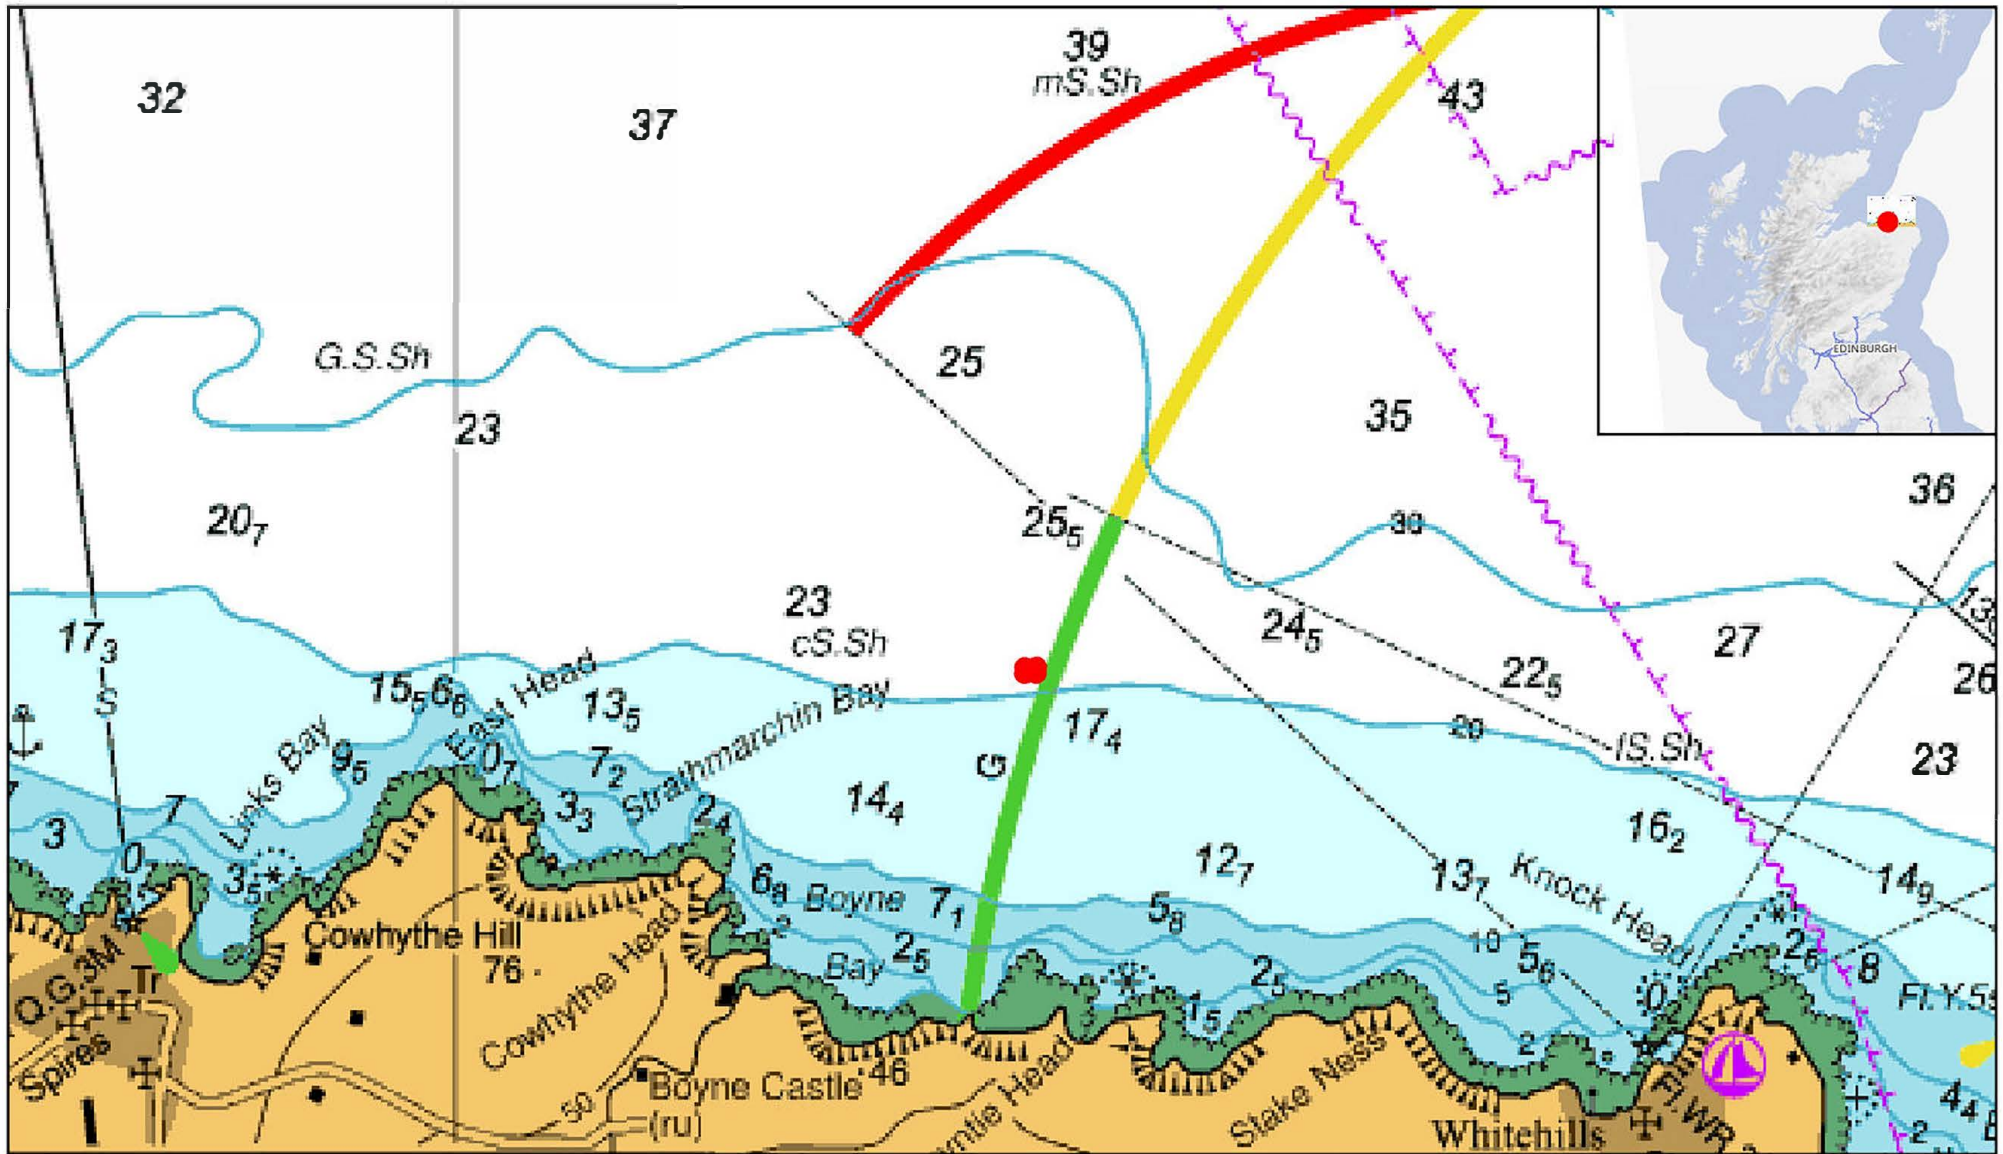

ANNEX ONE to Licence MD-00011313 Chart
showing location of Licensed Activity.

NOT FOR NAVIGATION. Created by Scottish Government (Marine Directorate) 2026.
© Crown Copyright, All rights reserved. OceanWise Licence No. EK001-20140401. Ordnance Survey Licence No. AC0000849451