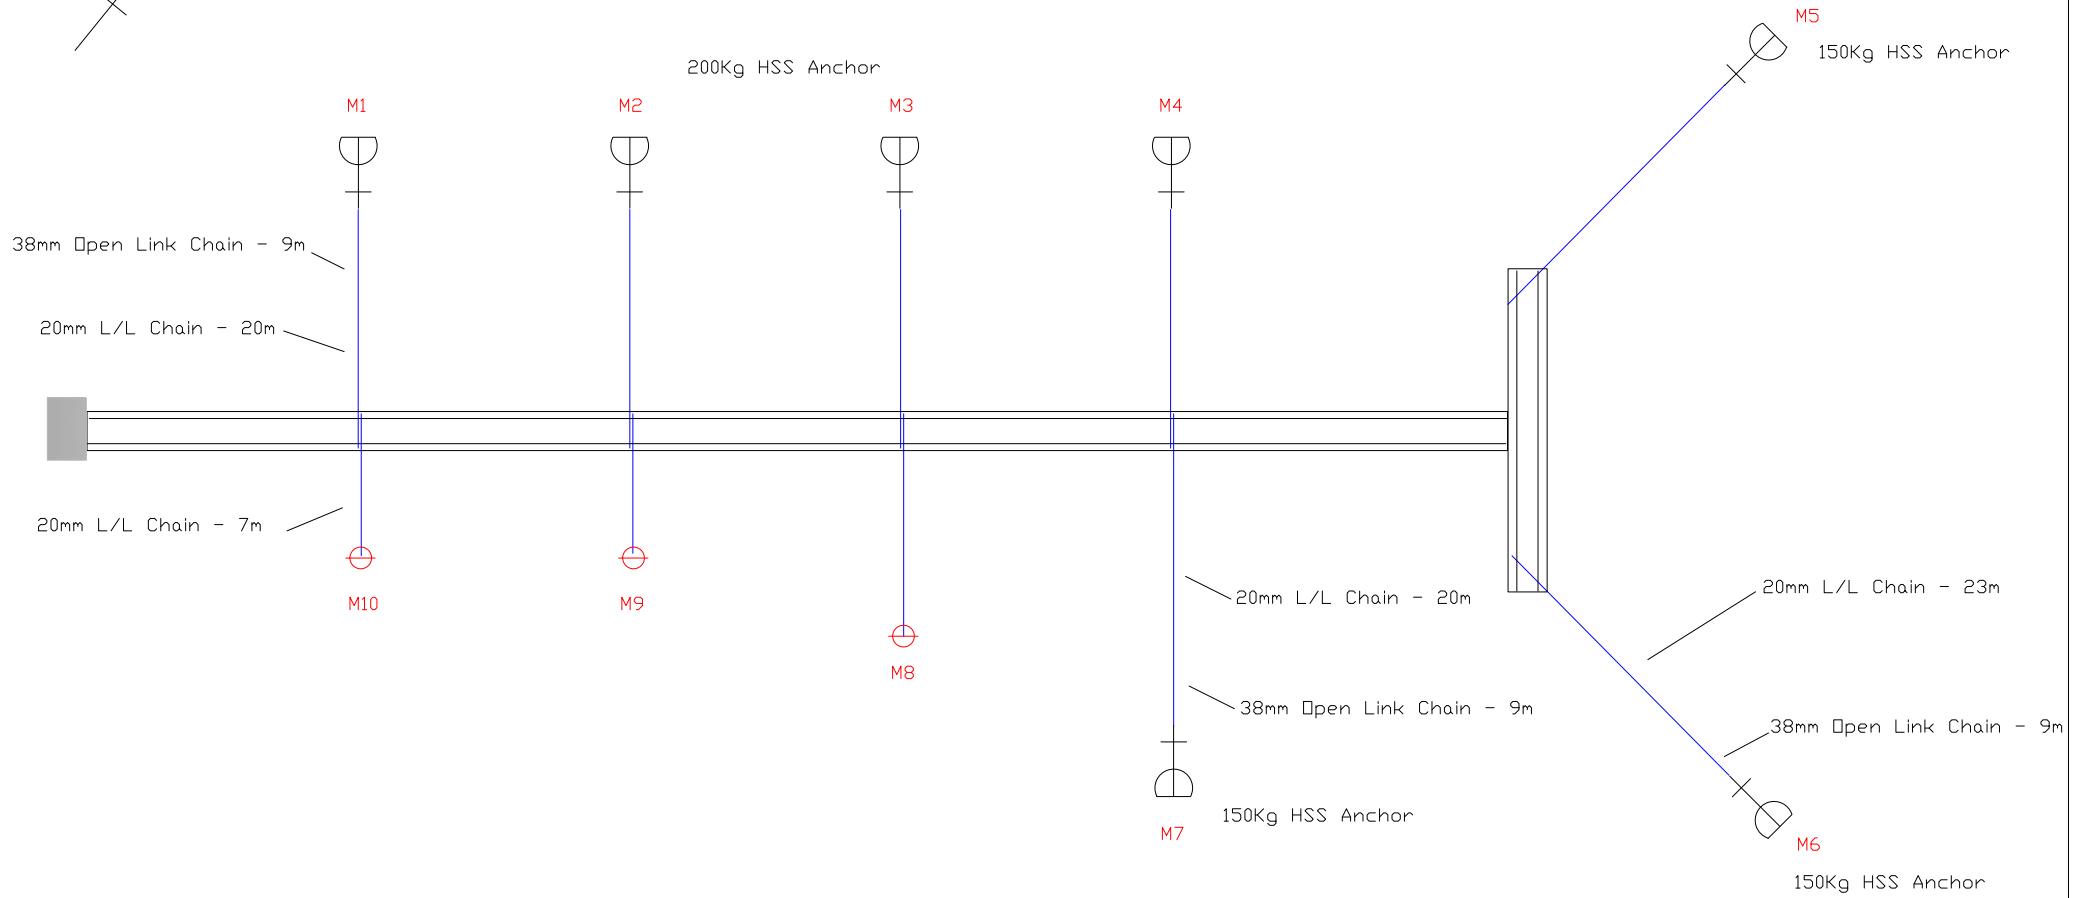

Mowi Skye 80m Pontoon Drawing July'19

Note: Not to Scale