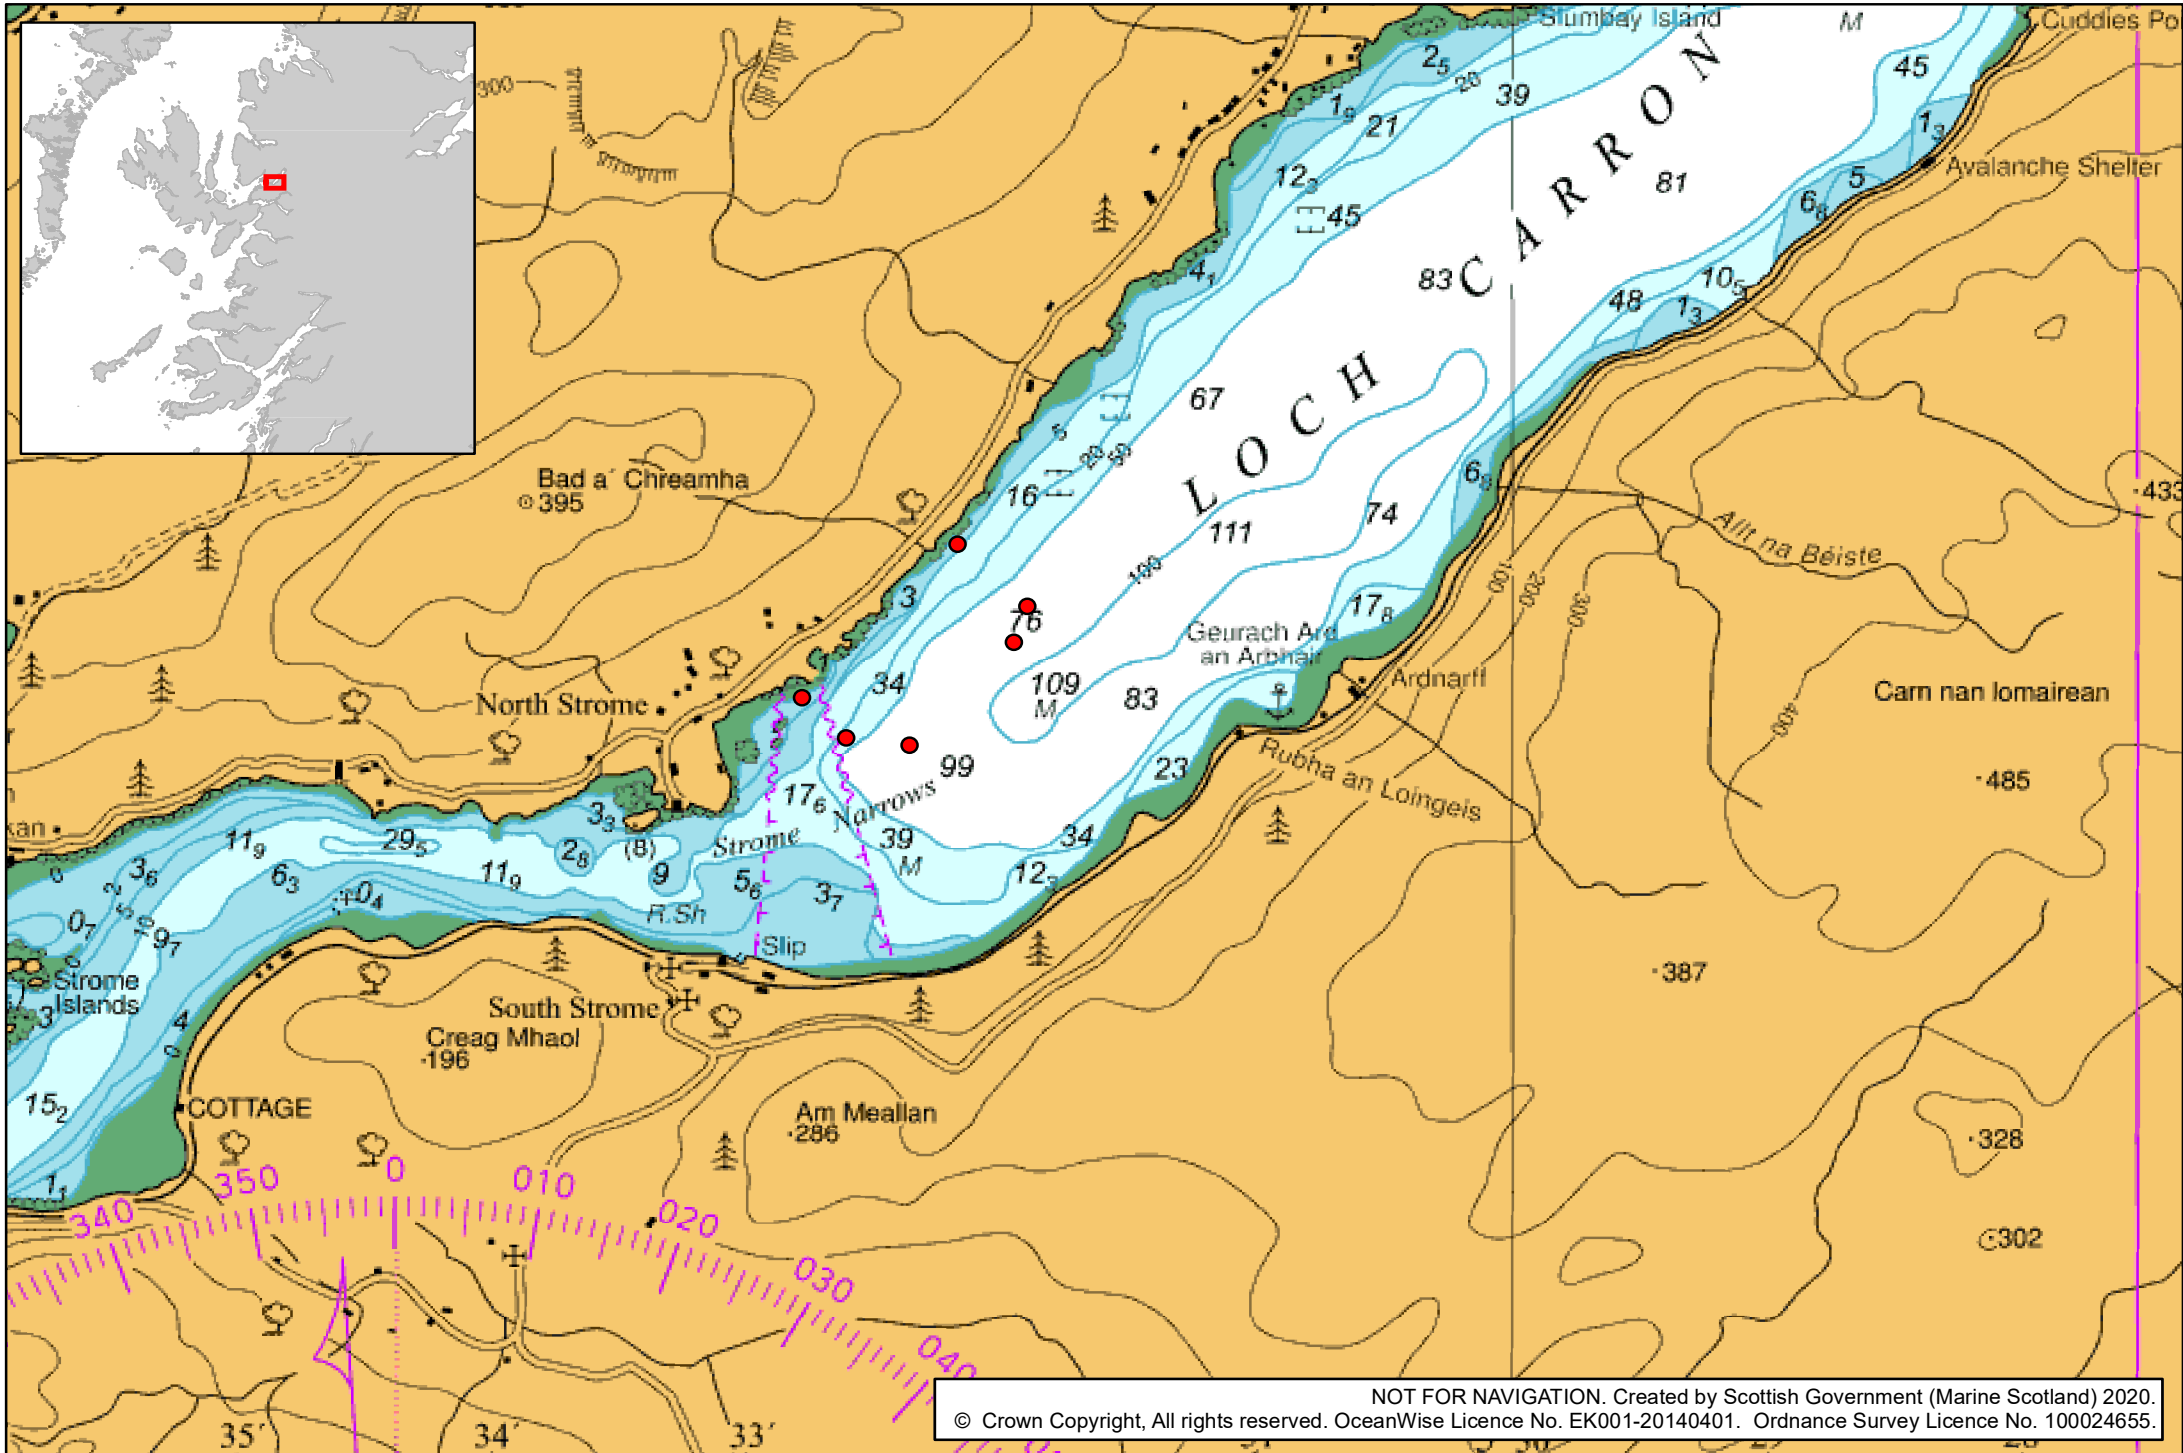

Annex Two to Licence Number MS-00008487

Chart showing the location of the licensed activity

NOT FOR NAVIGATION. Created by Scottish Government (Marine Scotland) 2020.
© Crown Copyright, All rights reserved. OceanWise Licence No. EK001-20140401. Ordnance Survey Licence No. 100024655.