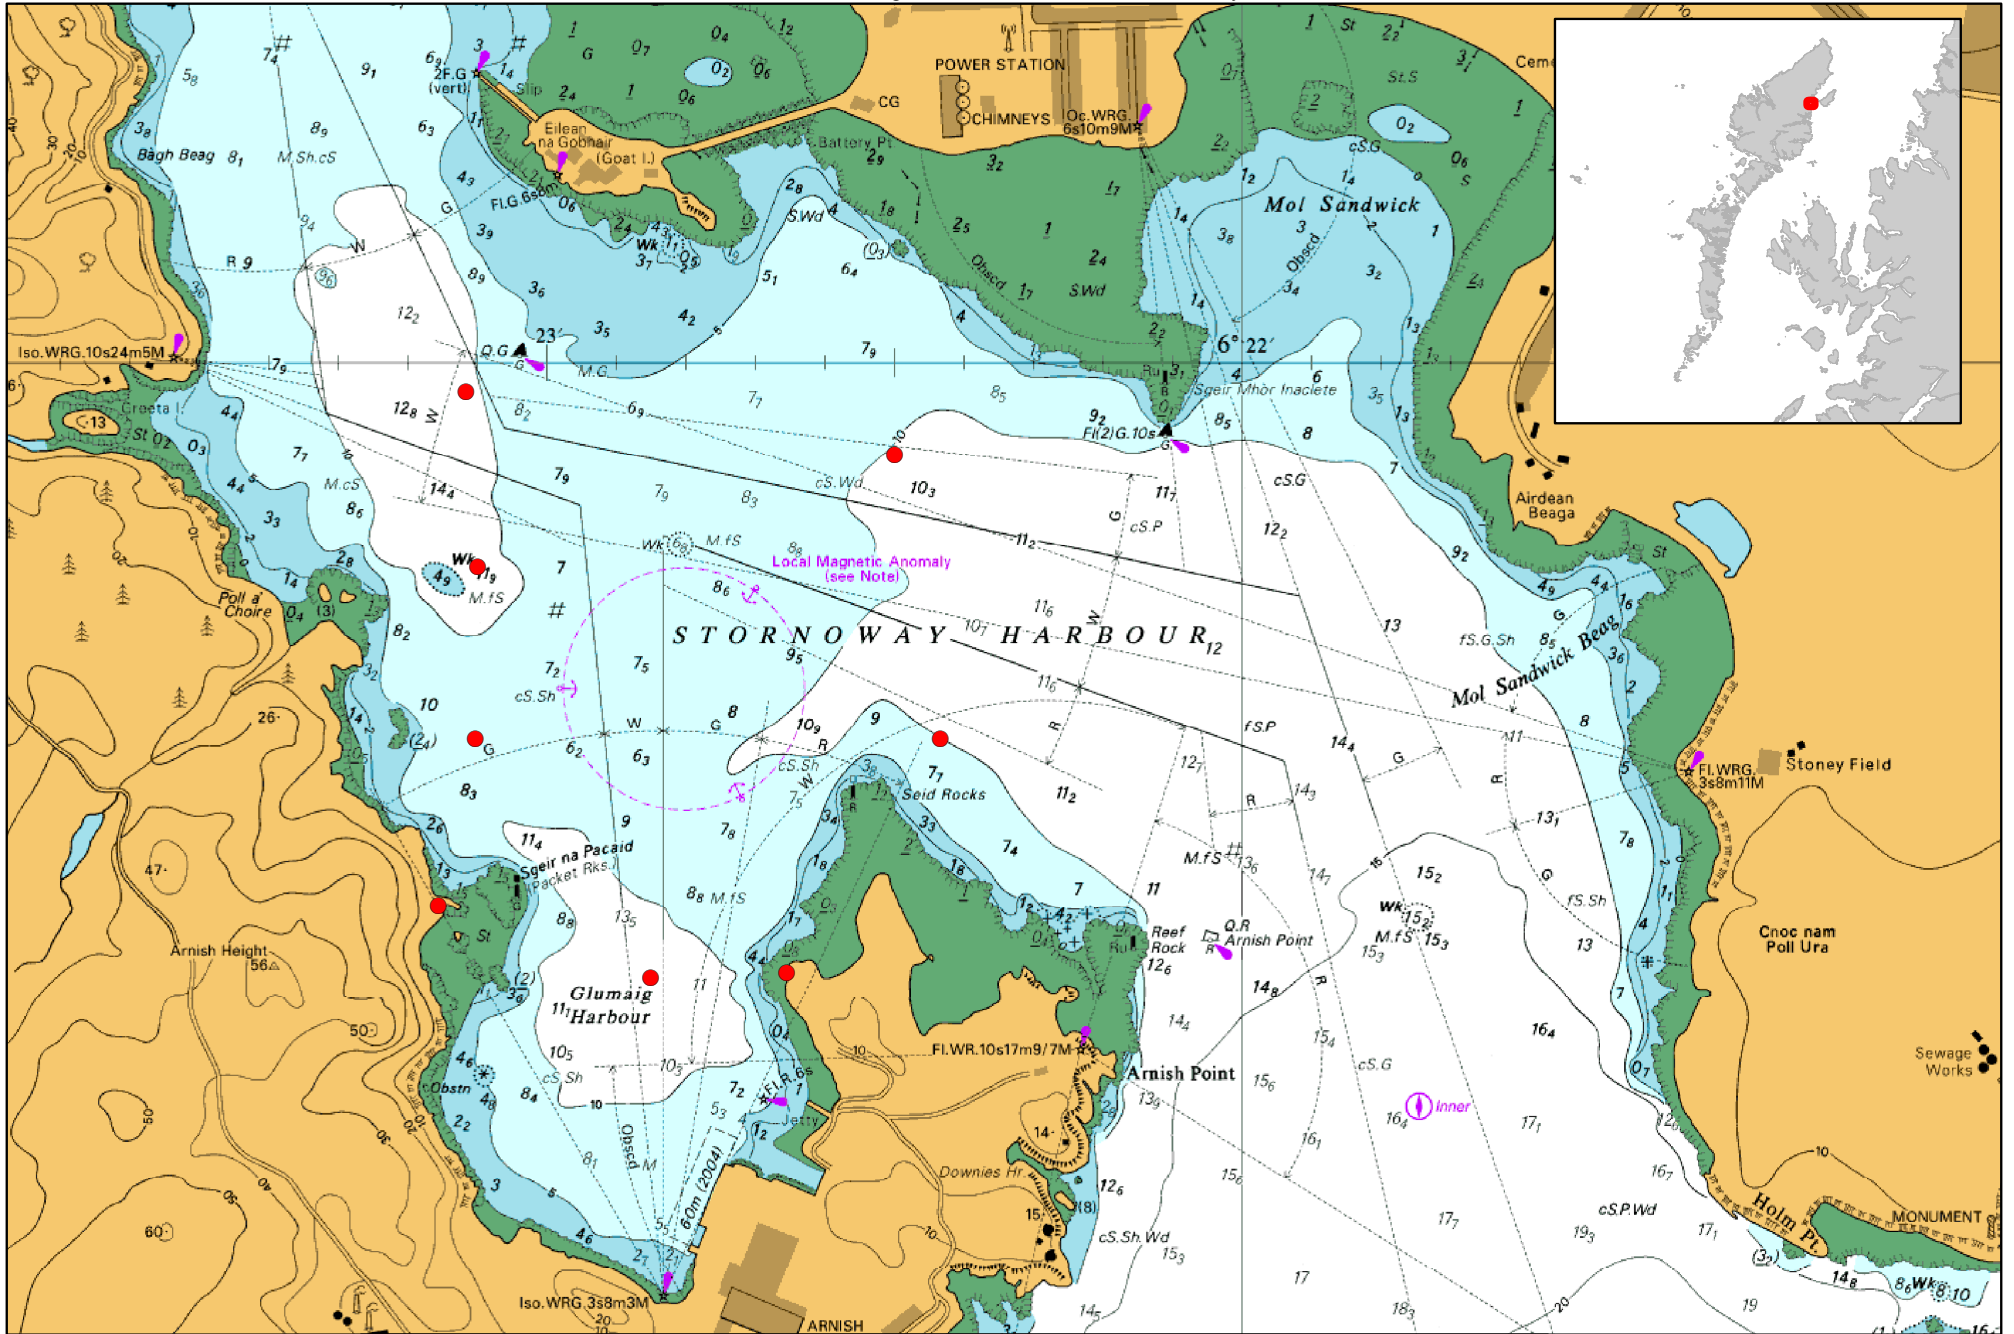

Annex One to Licence MS-0008748
Chart showing the location of the Licensed Activity

NOT FOR NAVIGATION. Created by Scottish Government (Marine Scotland) 2021.
© Crown Copyright, All rights reserved. OceanWise Licence No. EK001-20140401. Ordnance Survey Licence No. 100024655.