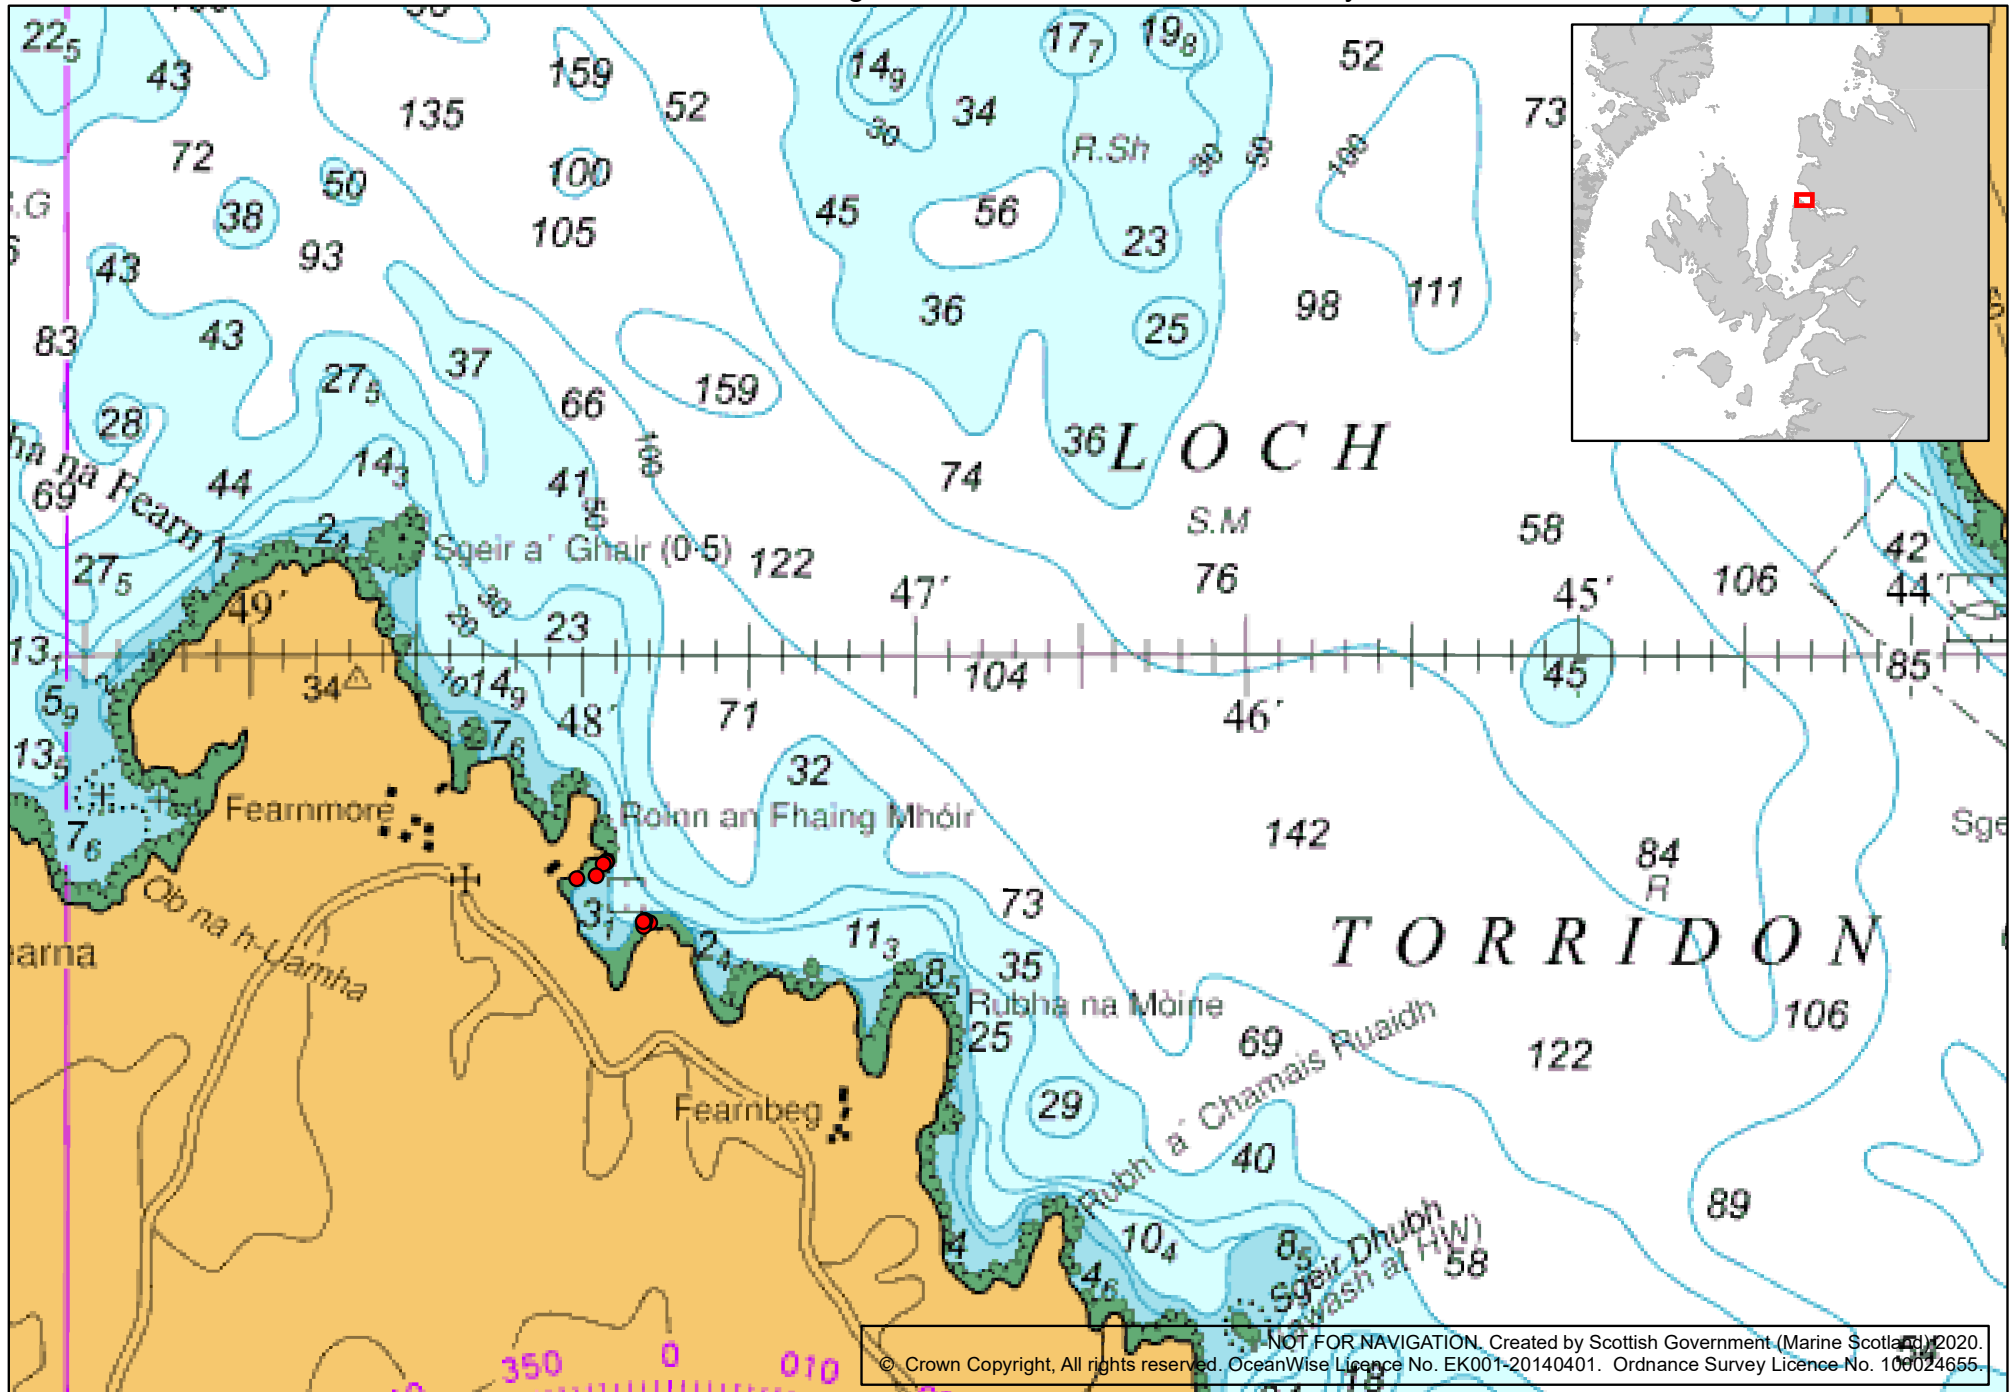

ANNEX ONE to Licence MS-00008784.
Chart showing the location of the licensed activity.

NOT FOR NAVIGATION. Created by Scottish Government (Marine Scotland) 2020.
© Crown Copyright, All rights reserved. OceanWise Licence No. EK001-20140401. Ordnance Survey Licence No. 100024655.