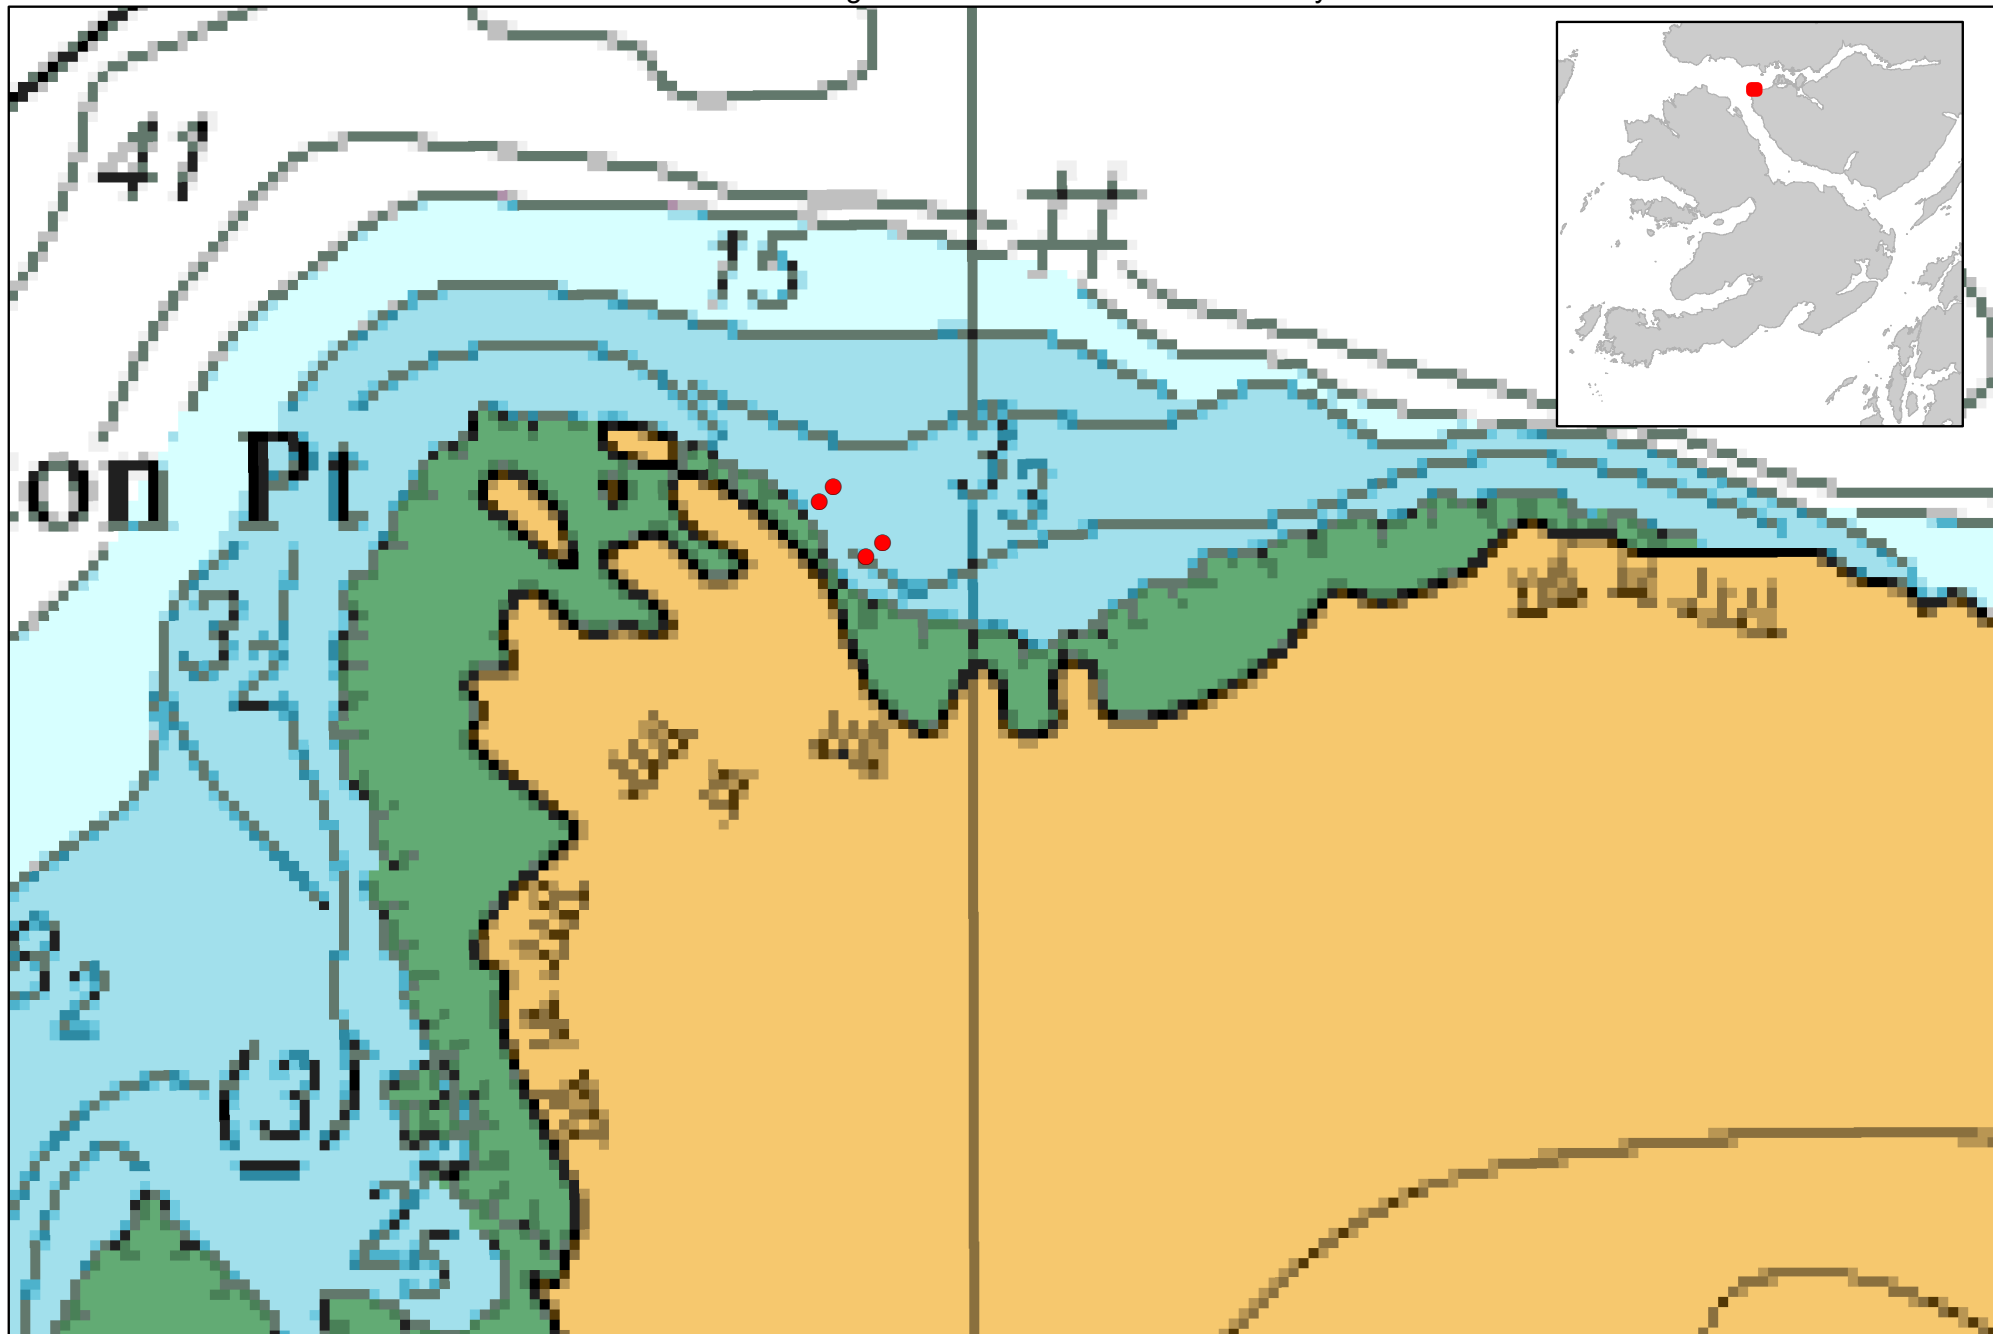

Annex One to Licence MS-00008796  
Chart showing the location of the Licensed Activity.

NOT FOR NAVIGATION. Created by Scottish Government (Marine Scotland) 2020.  
© Crown Copyright, All rights reserved. OceanWise Licence No. EK001-20140401. Ordnance Survey Licence No. 100024655.