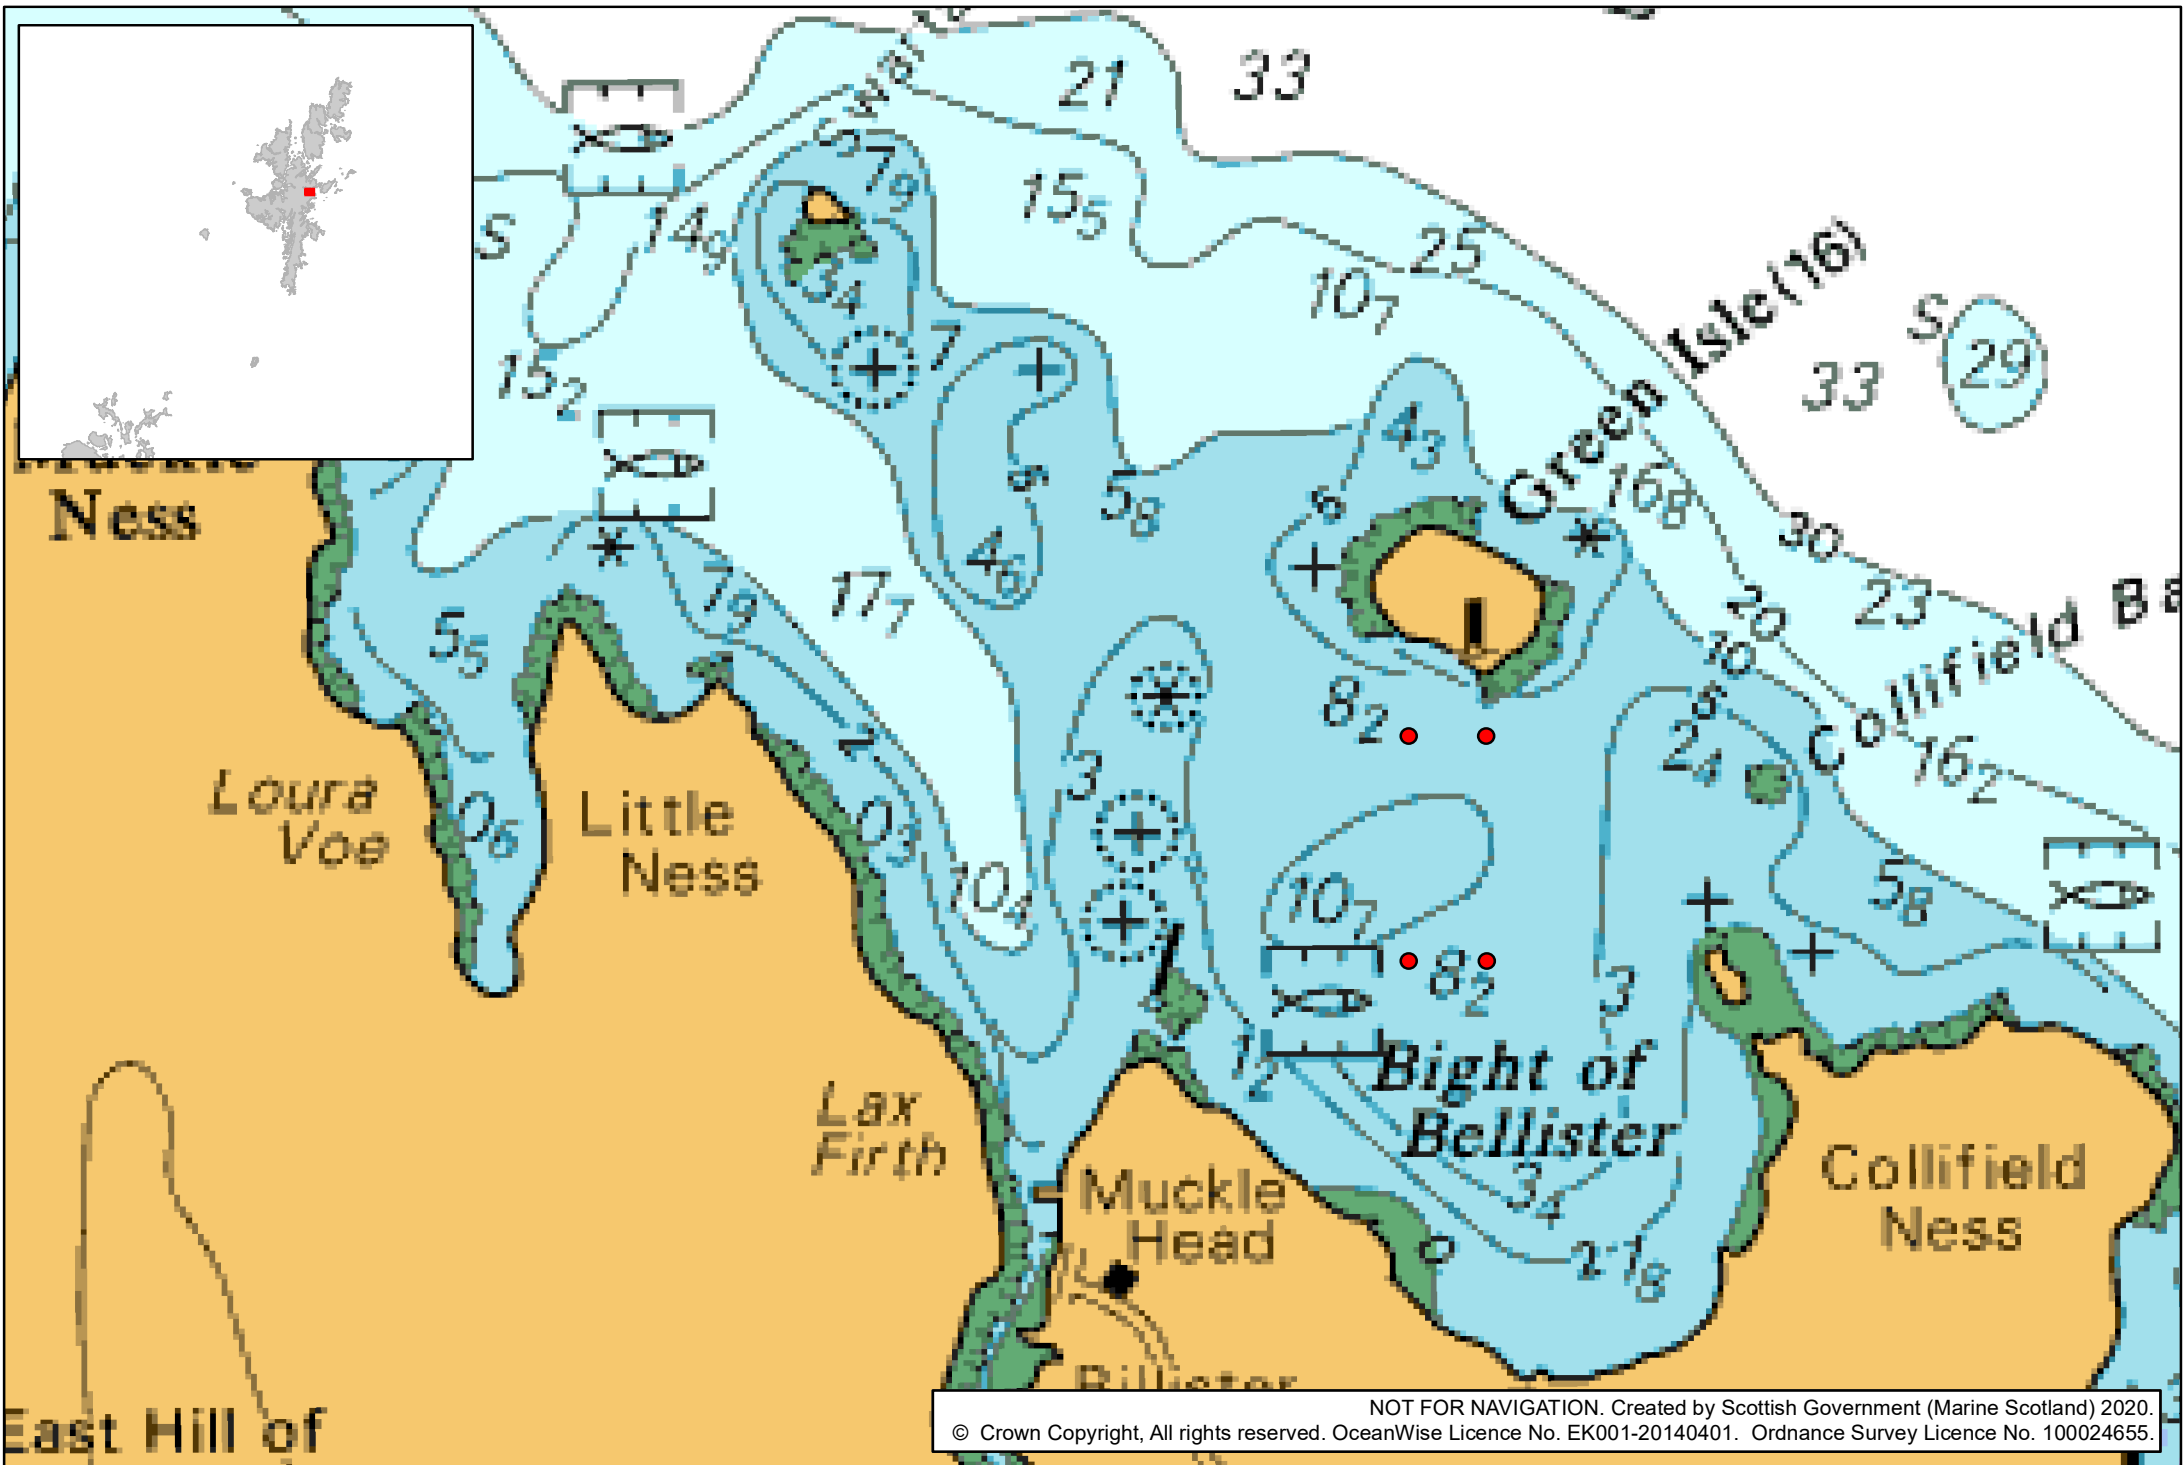

Annex One to Licence Number MS-00008827

Chart showing the location of the licensed activity.

NOT FOR NAVIGATION. Created by Scottish Government (Marine Scotland) 2020.

© Crown Copyright, All rights reserved. OceanWise Licence No. EK001-20140401. Ordnance Survey Licence No. 100024655.