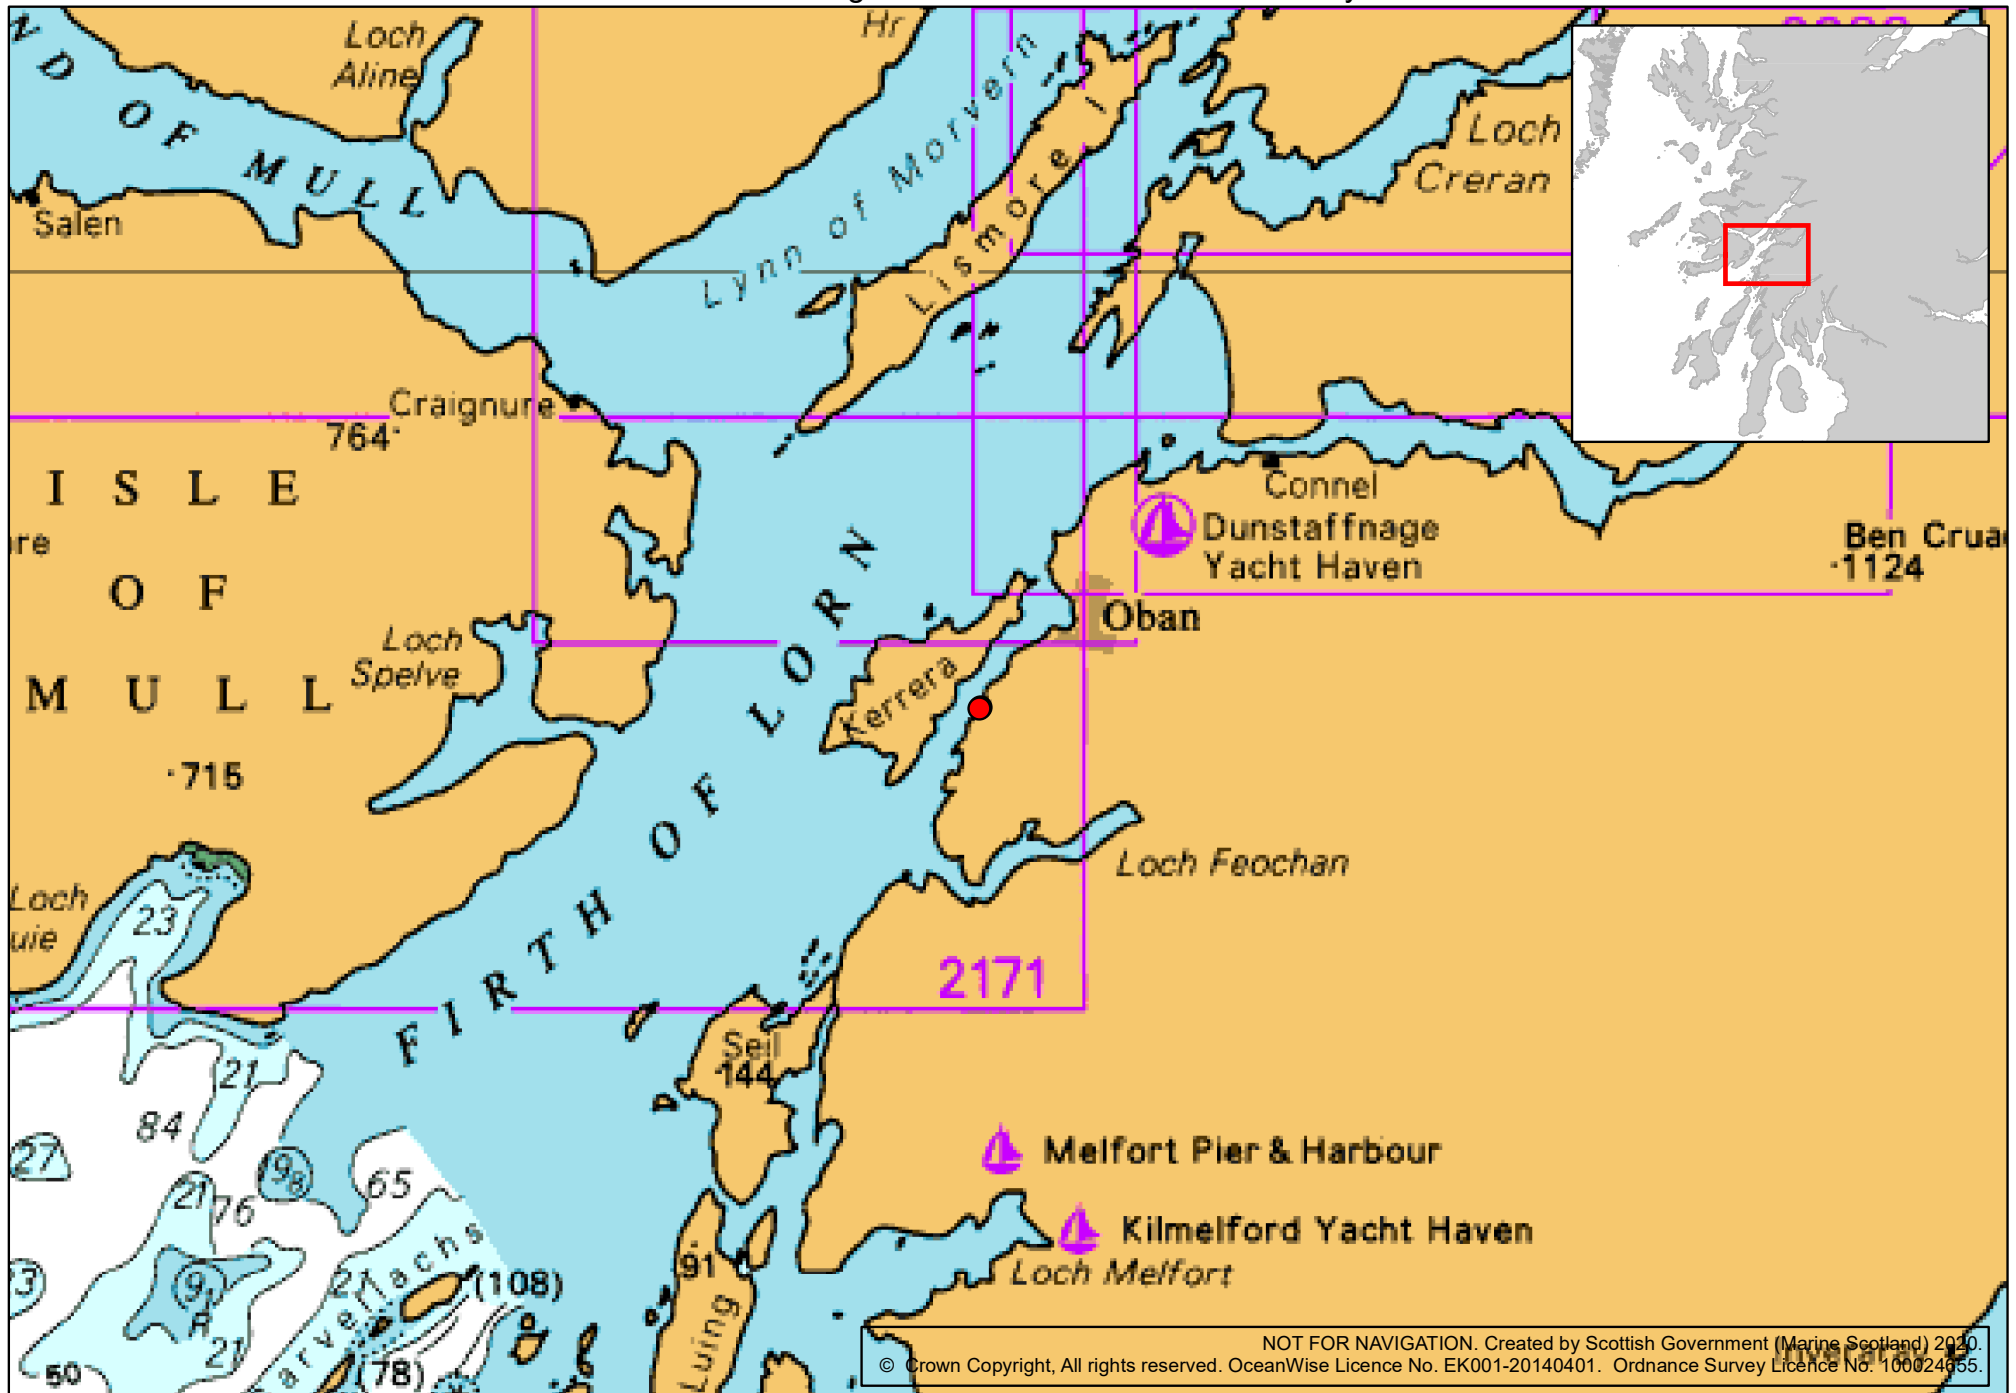

ANNEX ONE to Licence MS-00008868.
Chart showing the location of the licensed activity.

NOT FOR NAVIGATION. Created by Scottish Government (Marine Scotland) 2020.
© Crown Copyright, All rights reserved. OceanWise Licence No. EK001-20140401. Ordnance Survey Licence No. 100024655.