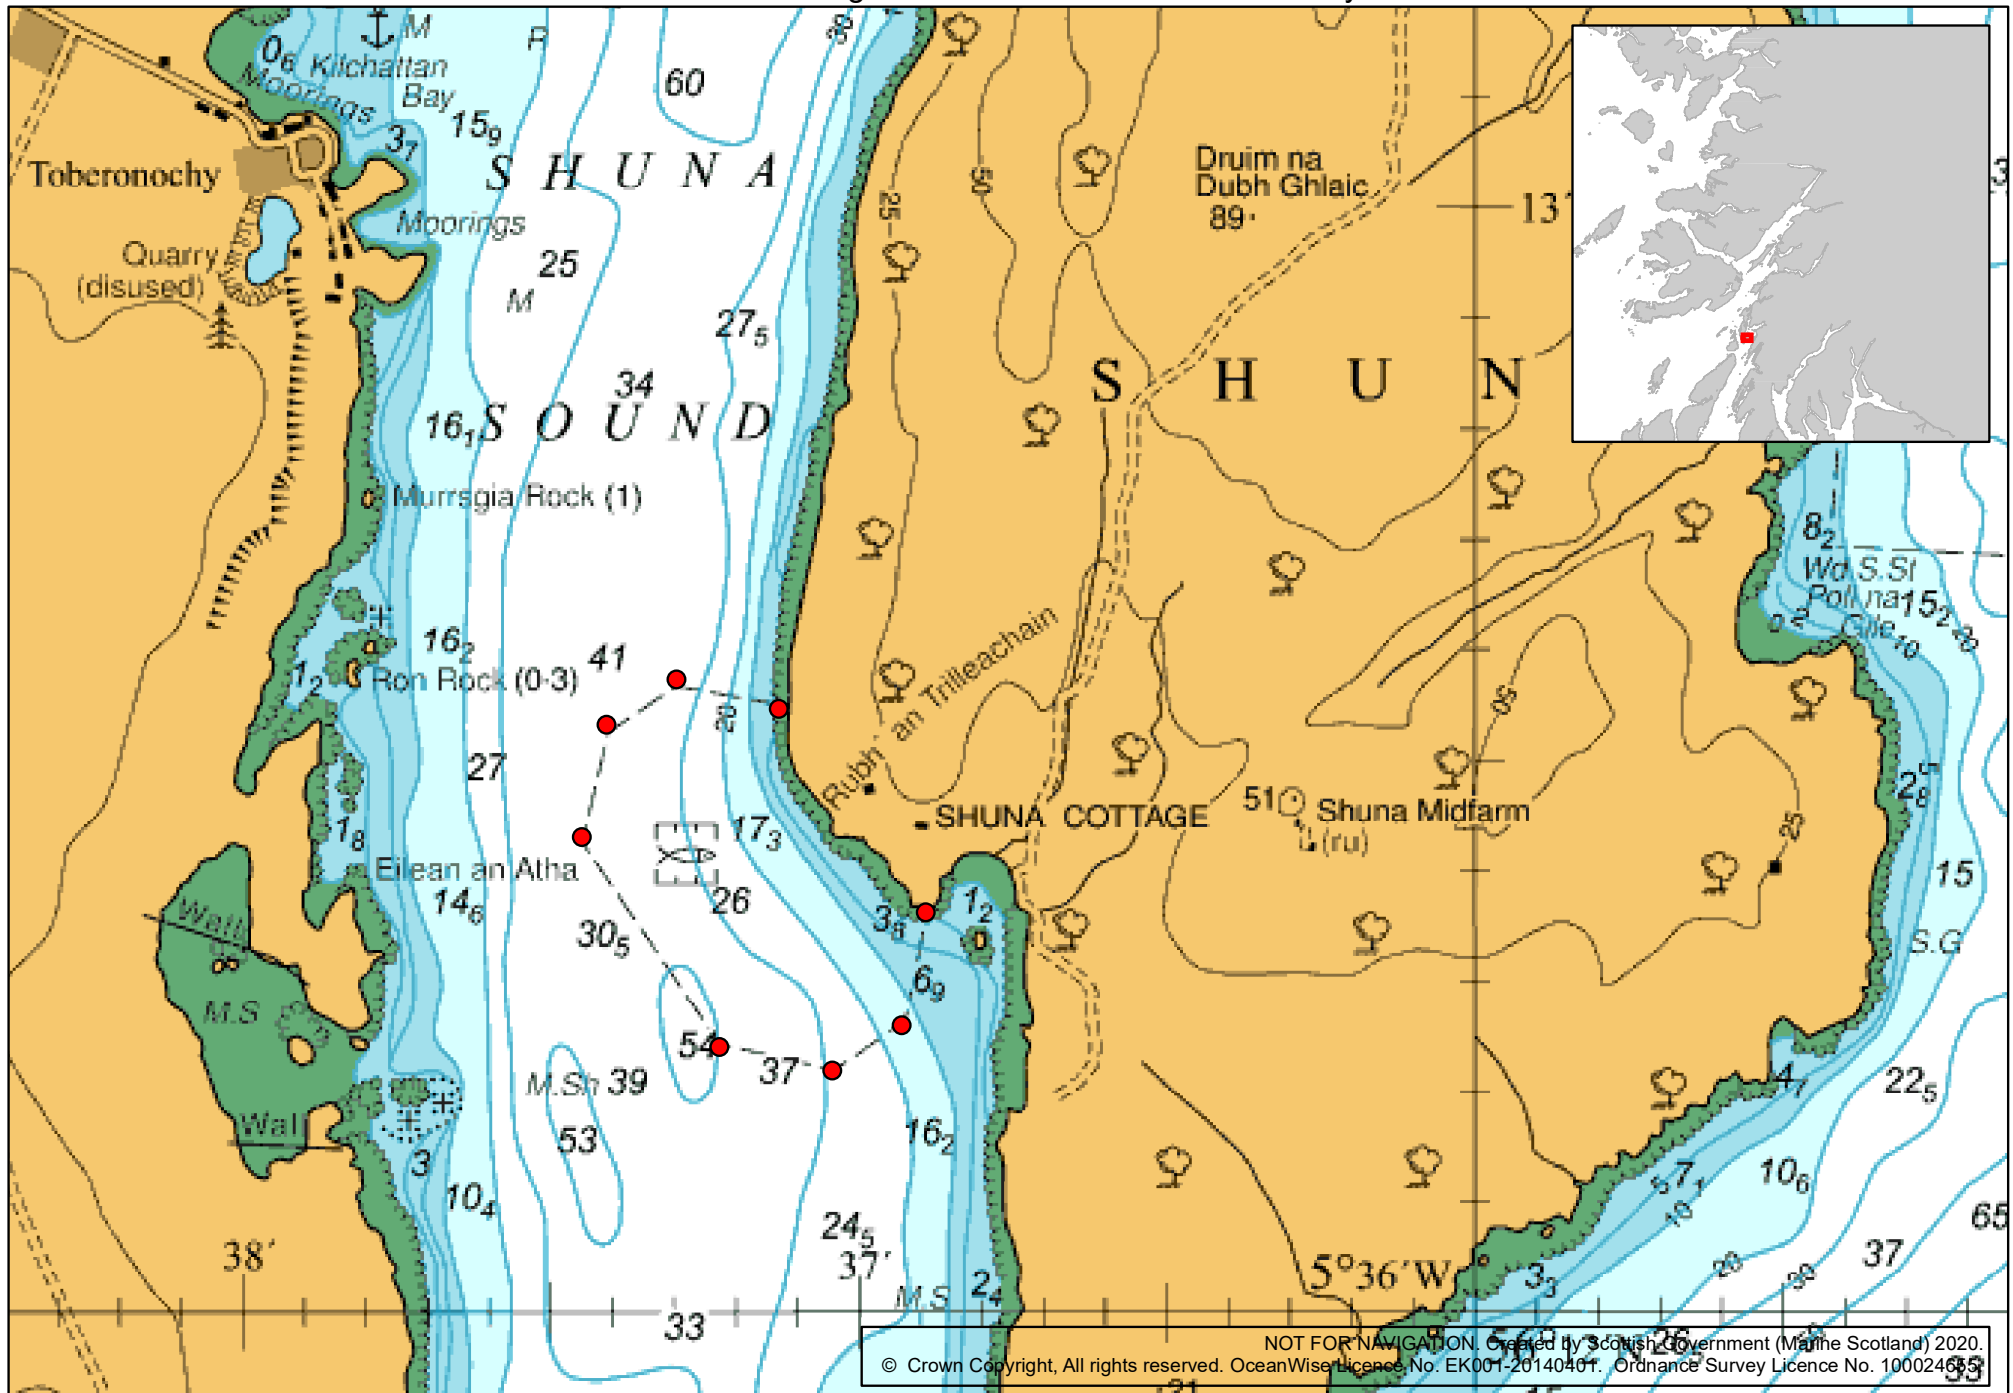

ANNEX ONE to Licence MS-00008950.  
Chart showing the location of the licensed activity.

NOT FOR NAVIGATION. Created by Scottish Government (Marine Scotland) 2020.  
© Crown Copyright, All rights reserved. OceanWise Licence No. EK001-20140401. Ordnance Survey Licence No. 100024655