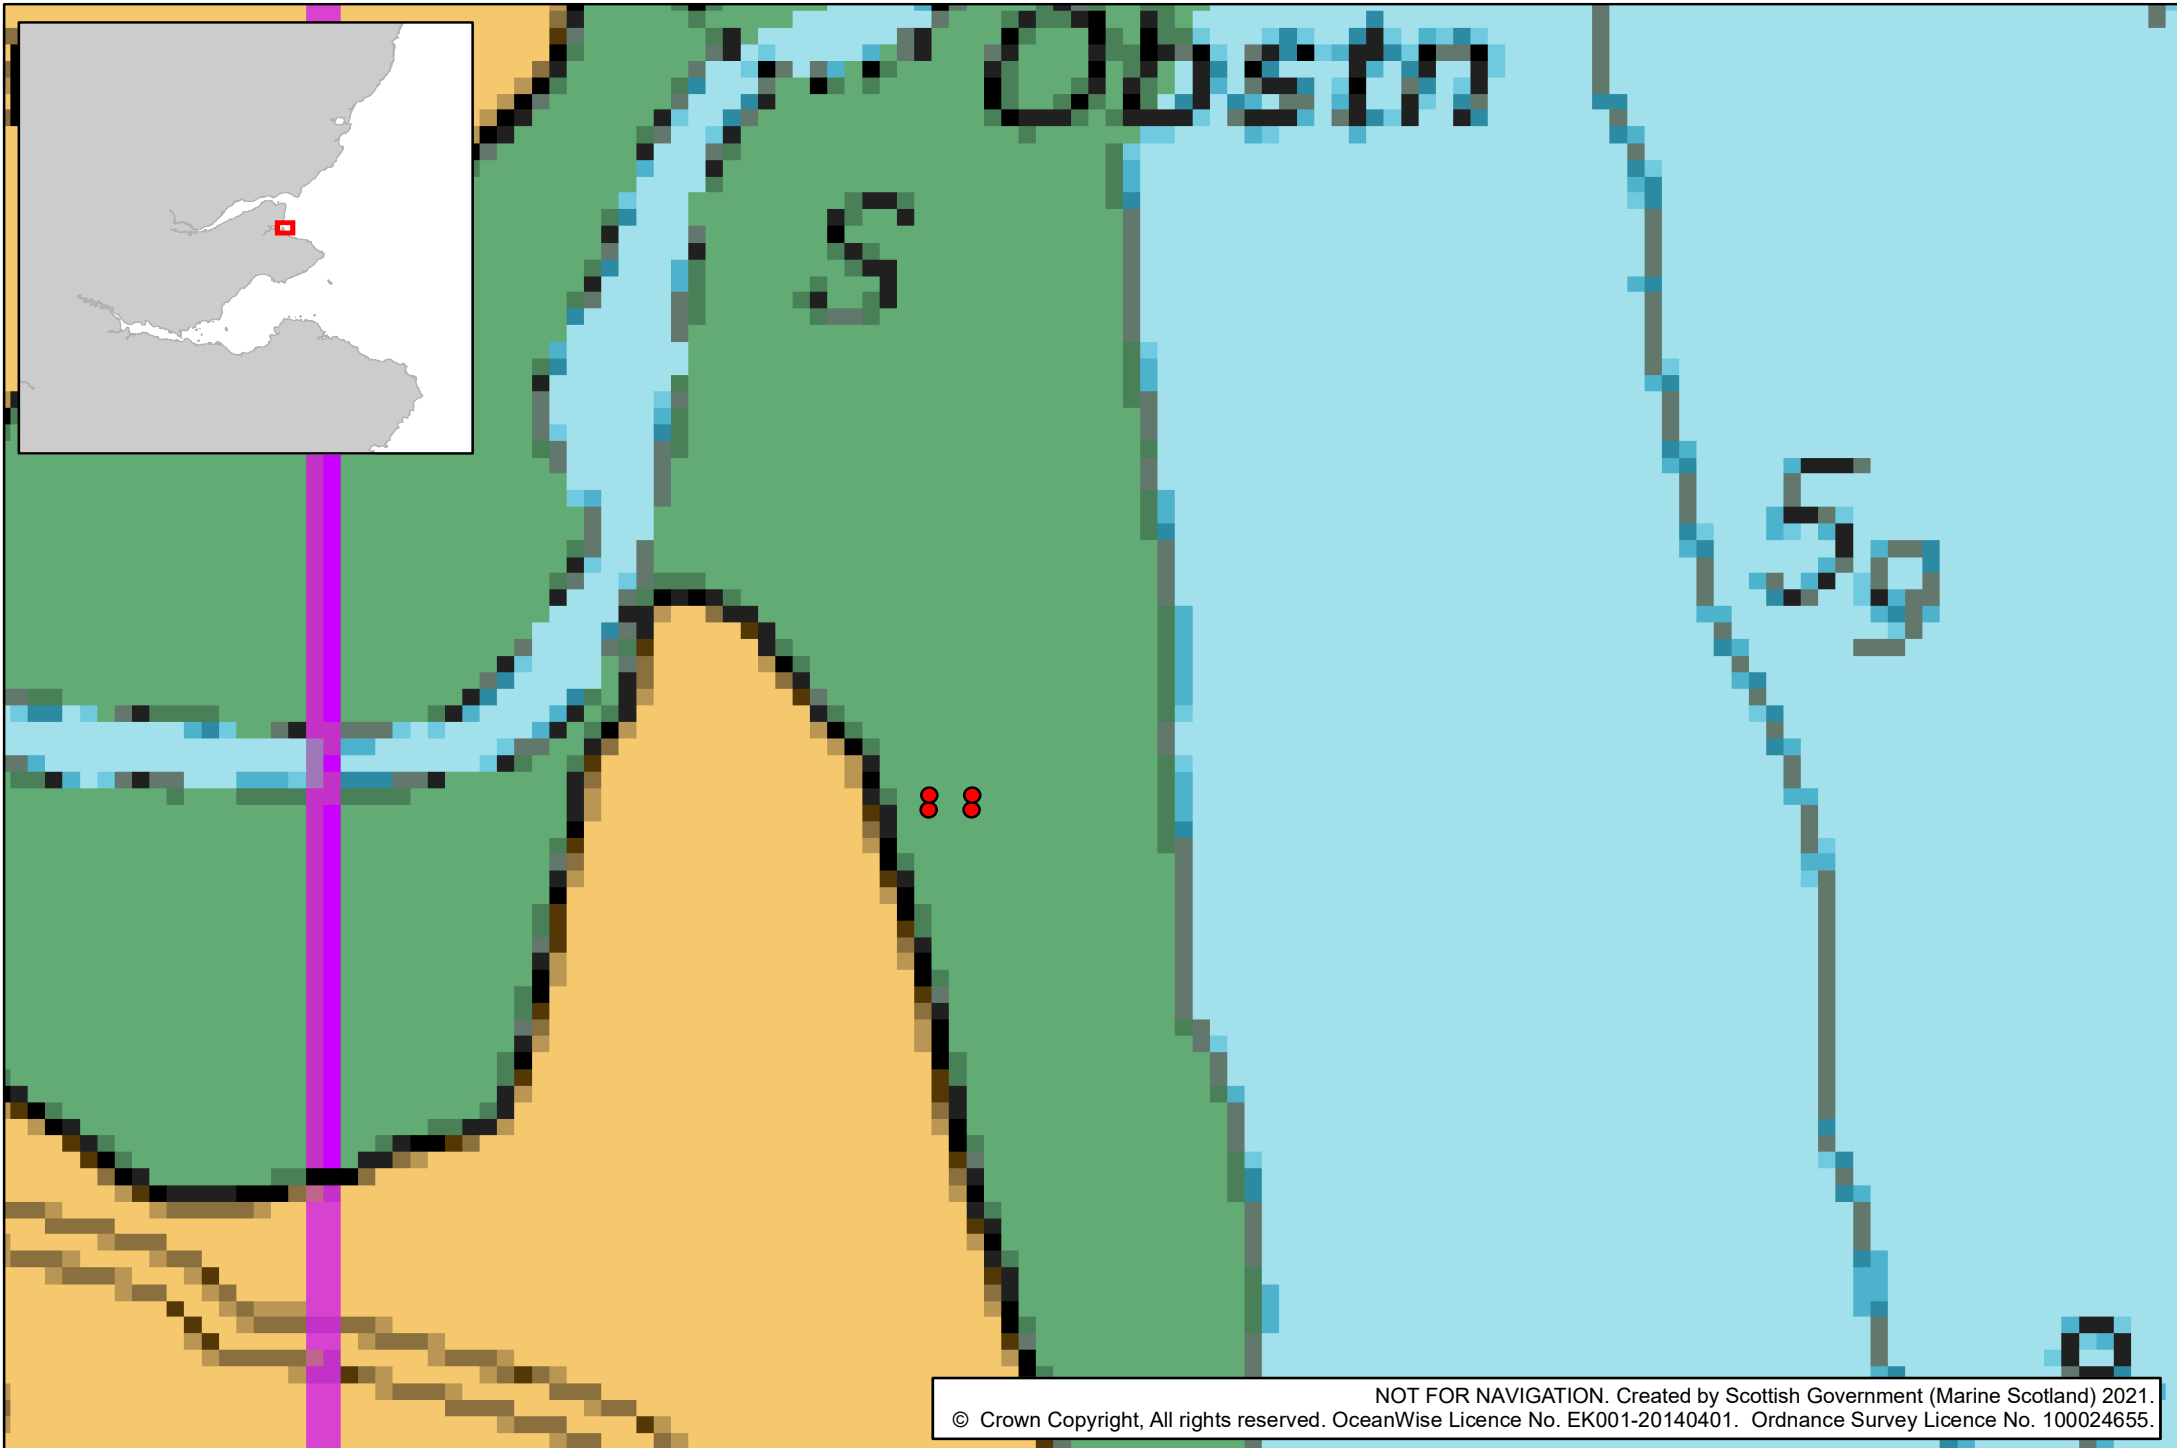

Annex One to Licence Number MS-00008986

Chart showing the location of the licensed activity

NOT FOR NAVIGATION. Created by Scottish Government (Marine Scotland) 2021.
© Crown Copyright, All rights reserved. OceanWise Licence No. EK001-20140401. Ordnance Survey Licence No. 100024655.