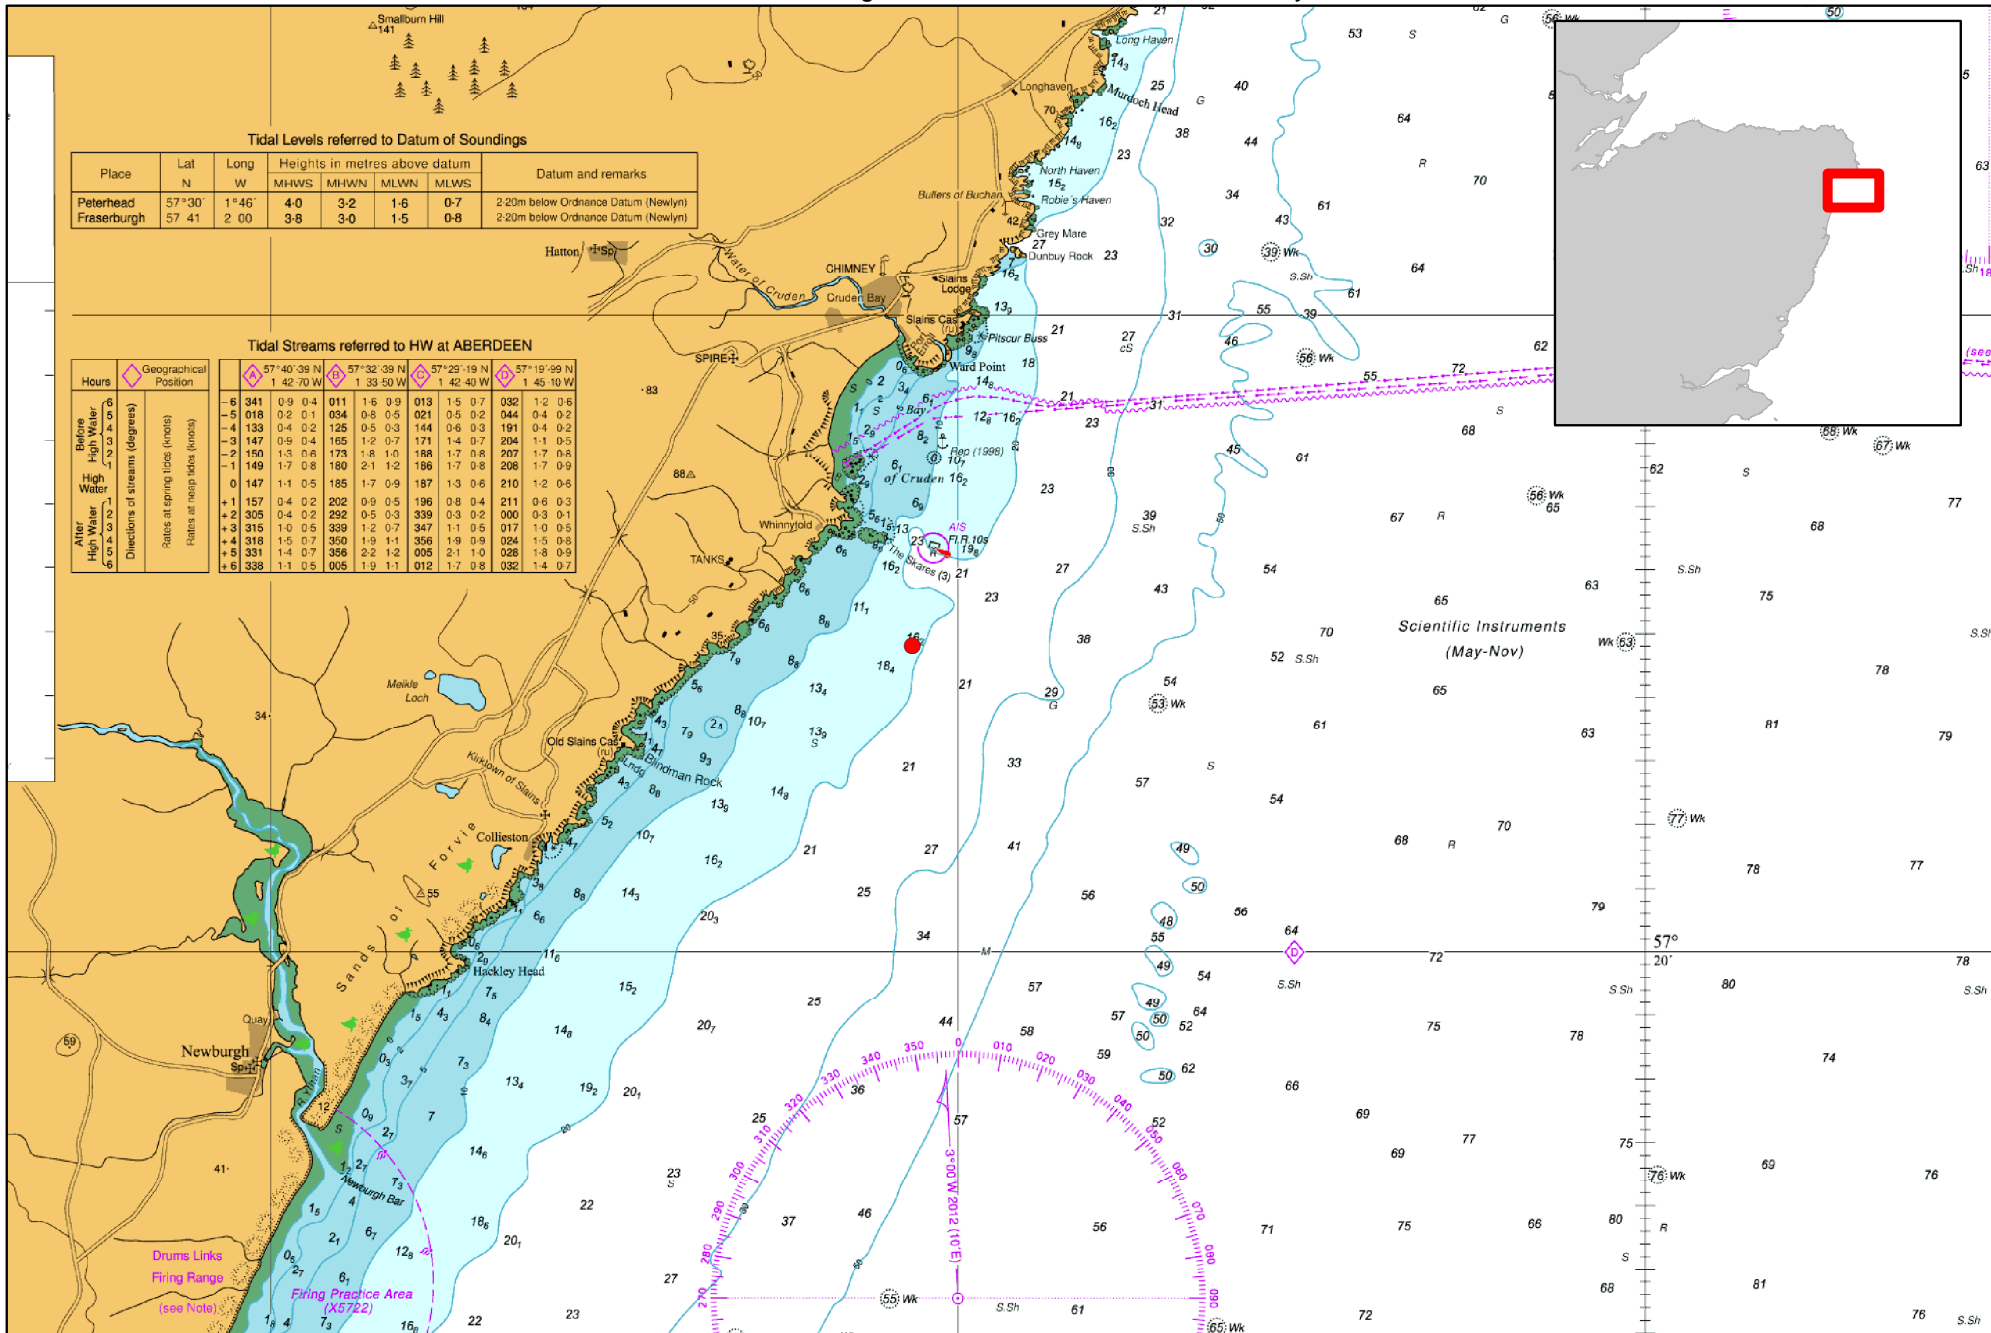

Annex One to Licence MS-00008948  
Chart Showing the Location of the Licensed Activity

NOT FOR NAVIGATION. Created by Scottish Government (Marine Scotland) 2020.  
© Crown Copyright, All rights reserved. OceanWise Licence No. EK001-20140401. Ordnance Survey Licence No. 100024655.