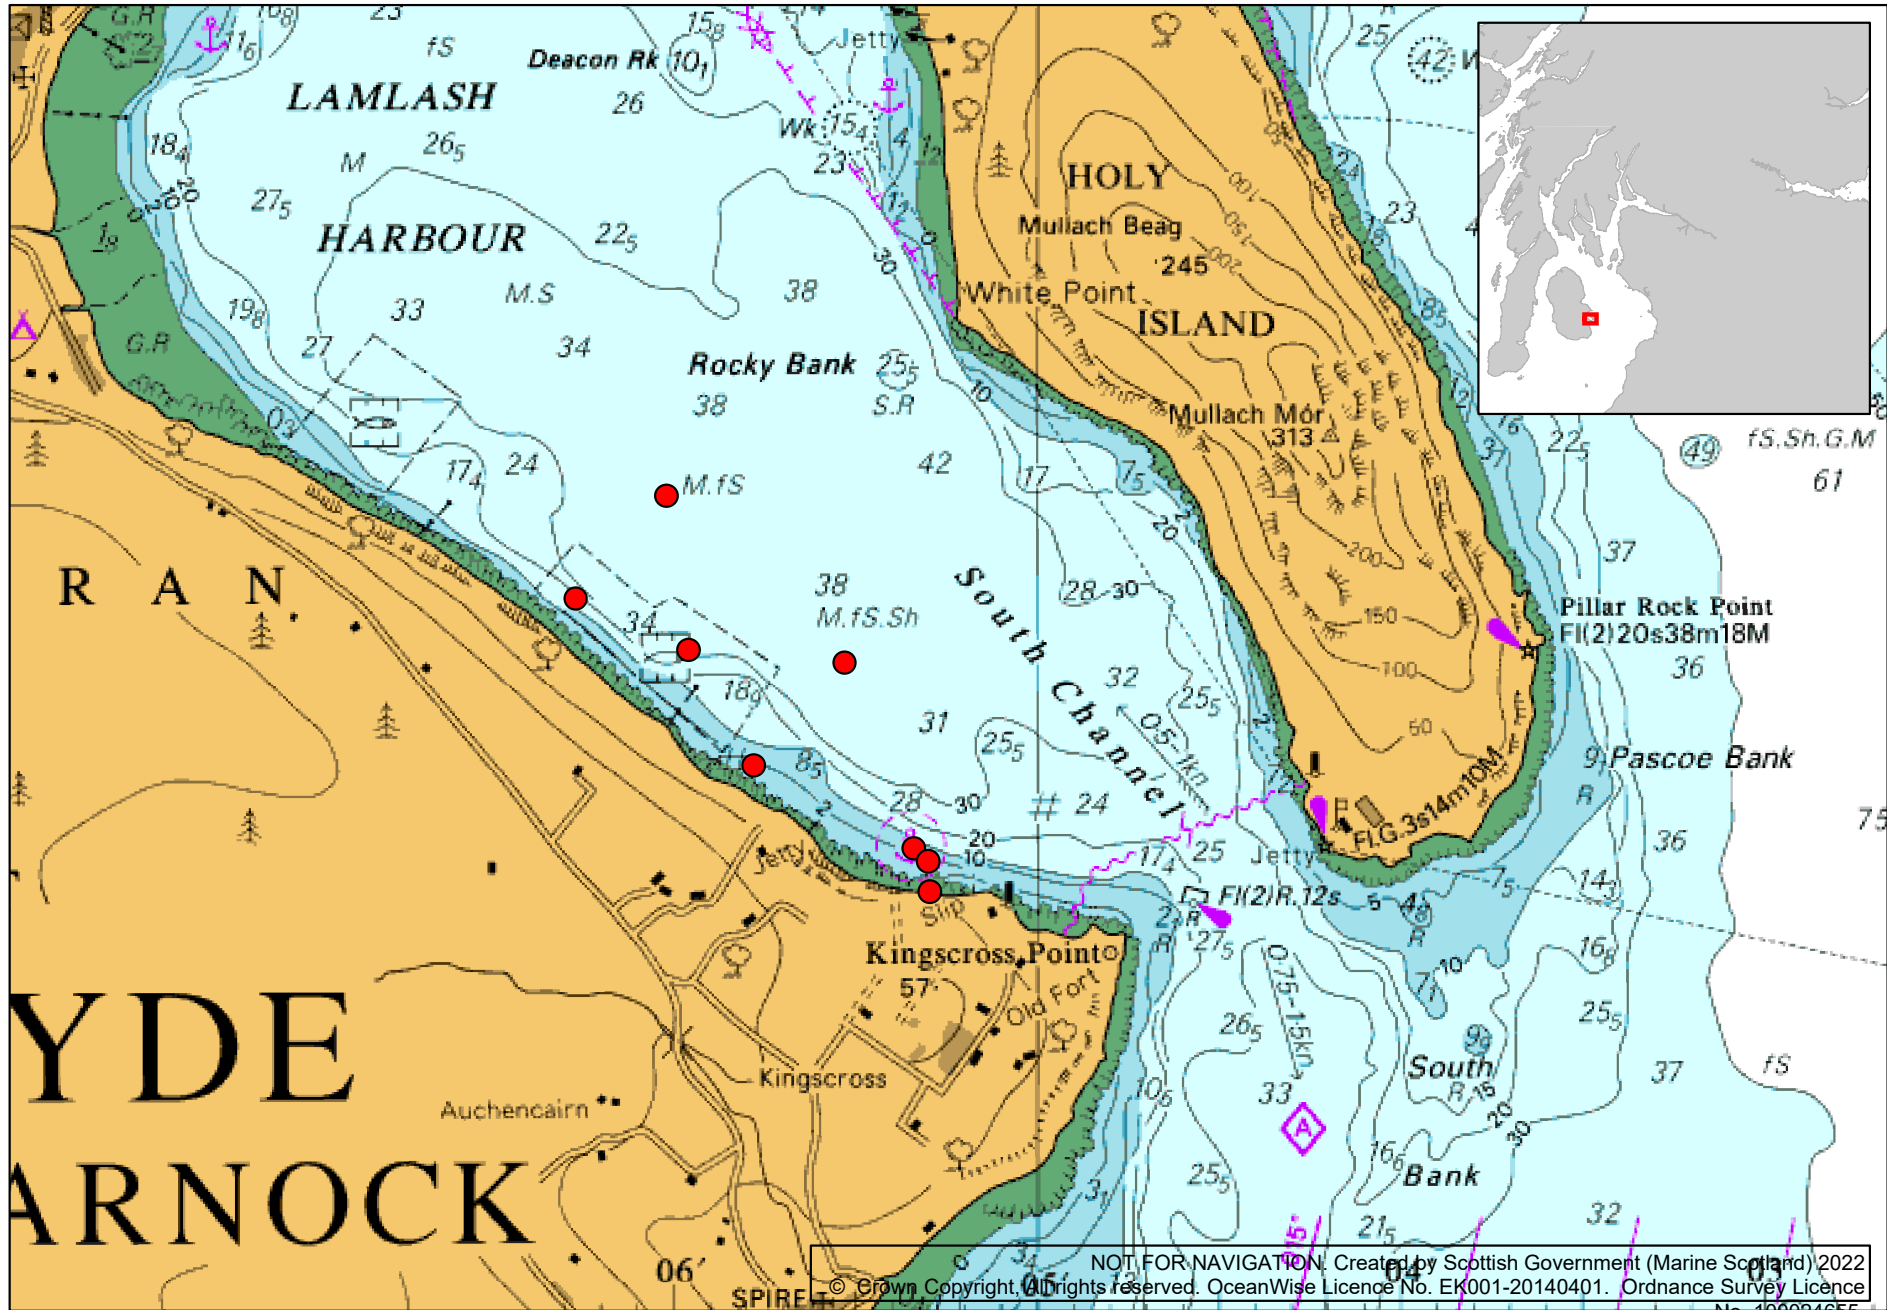

# Annex One to Licence MS-00009581

Chart showing location of the licensed activity

R A N  
YDE  
ARNOCK