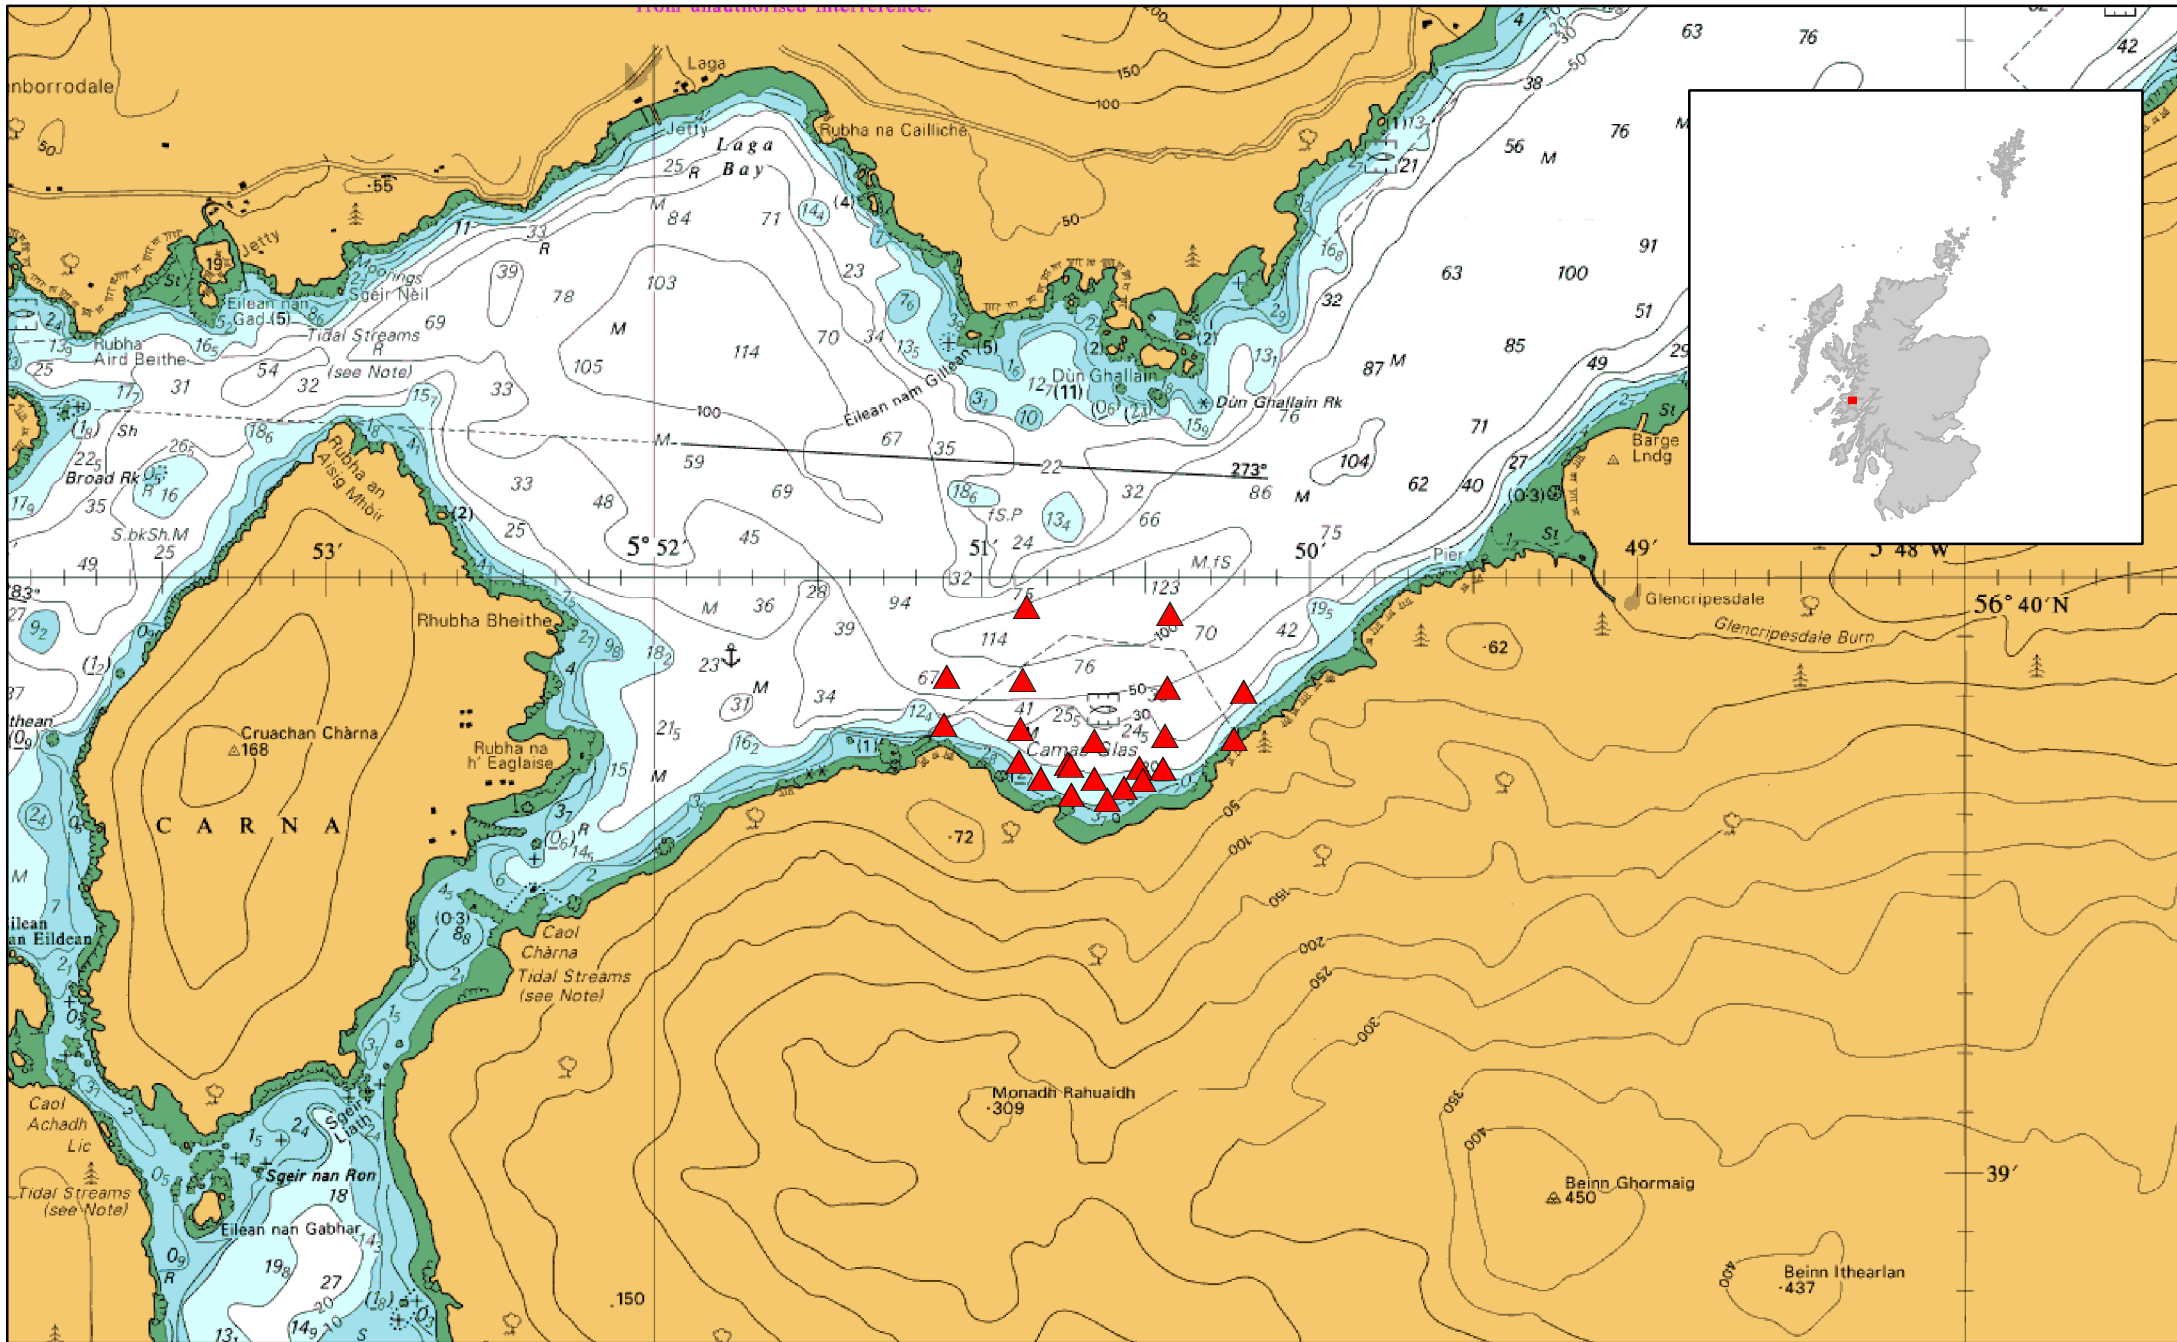

ANNEX ONE to Licence MS 00009917
Chart showing location of licensed activity

NOT FOR NAVIGATION. Created by Scottish Government (Marine Scotland) 2022.
© Crown Copyright, All rights reserved. OceanWise Licence No. EK001-20140401. Ordnance Survey Licence No. 100024655.