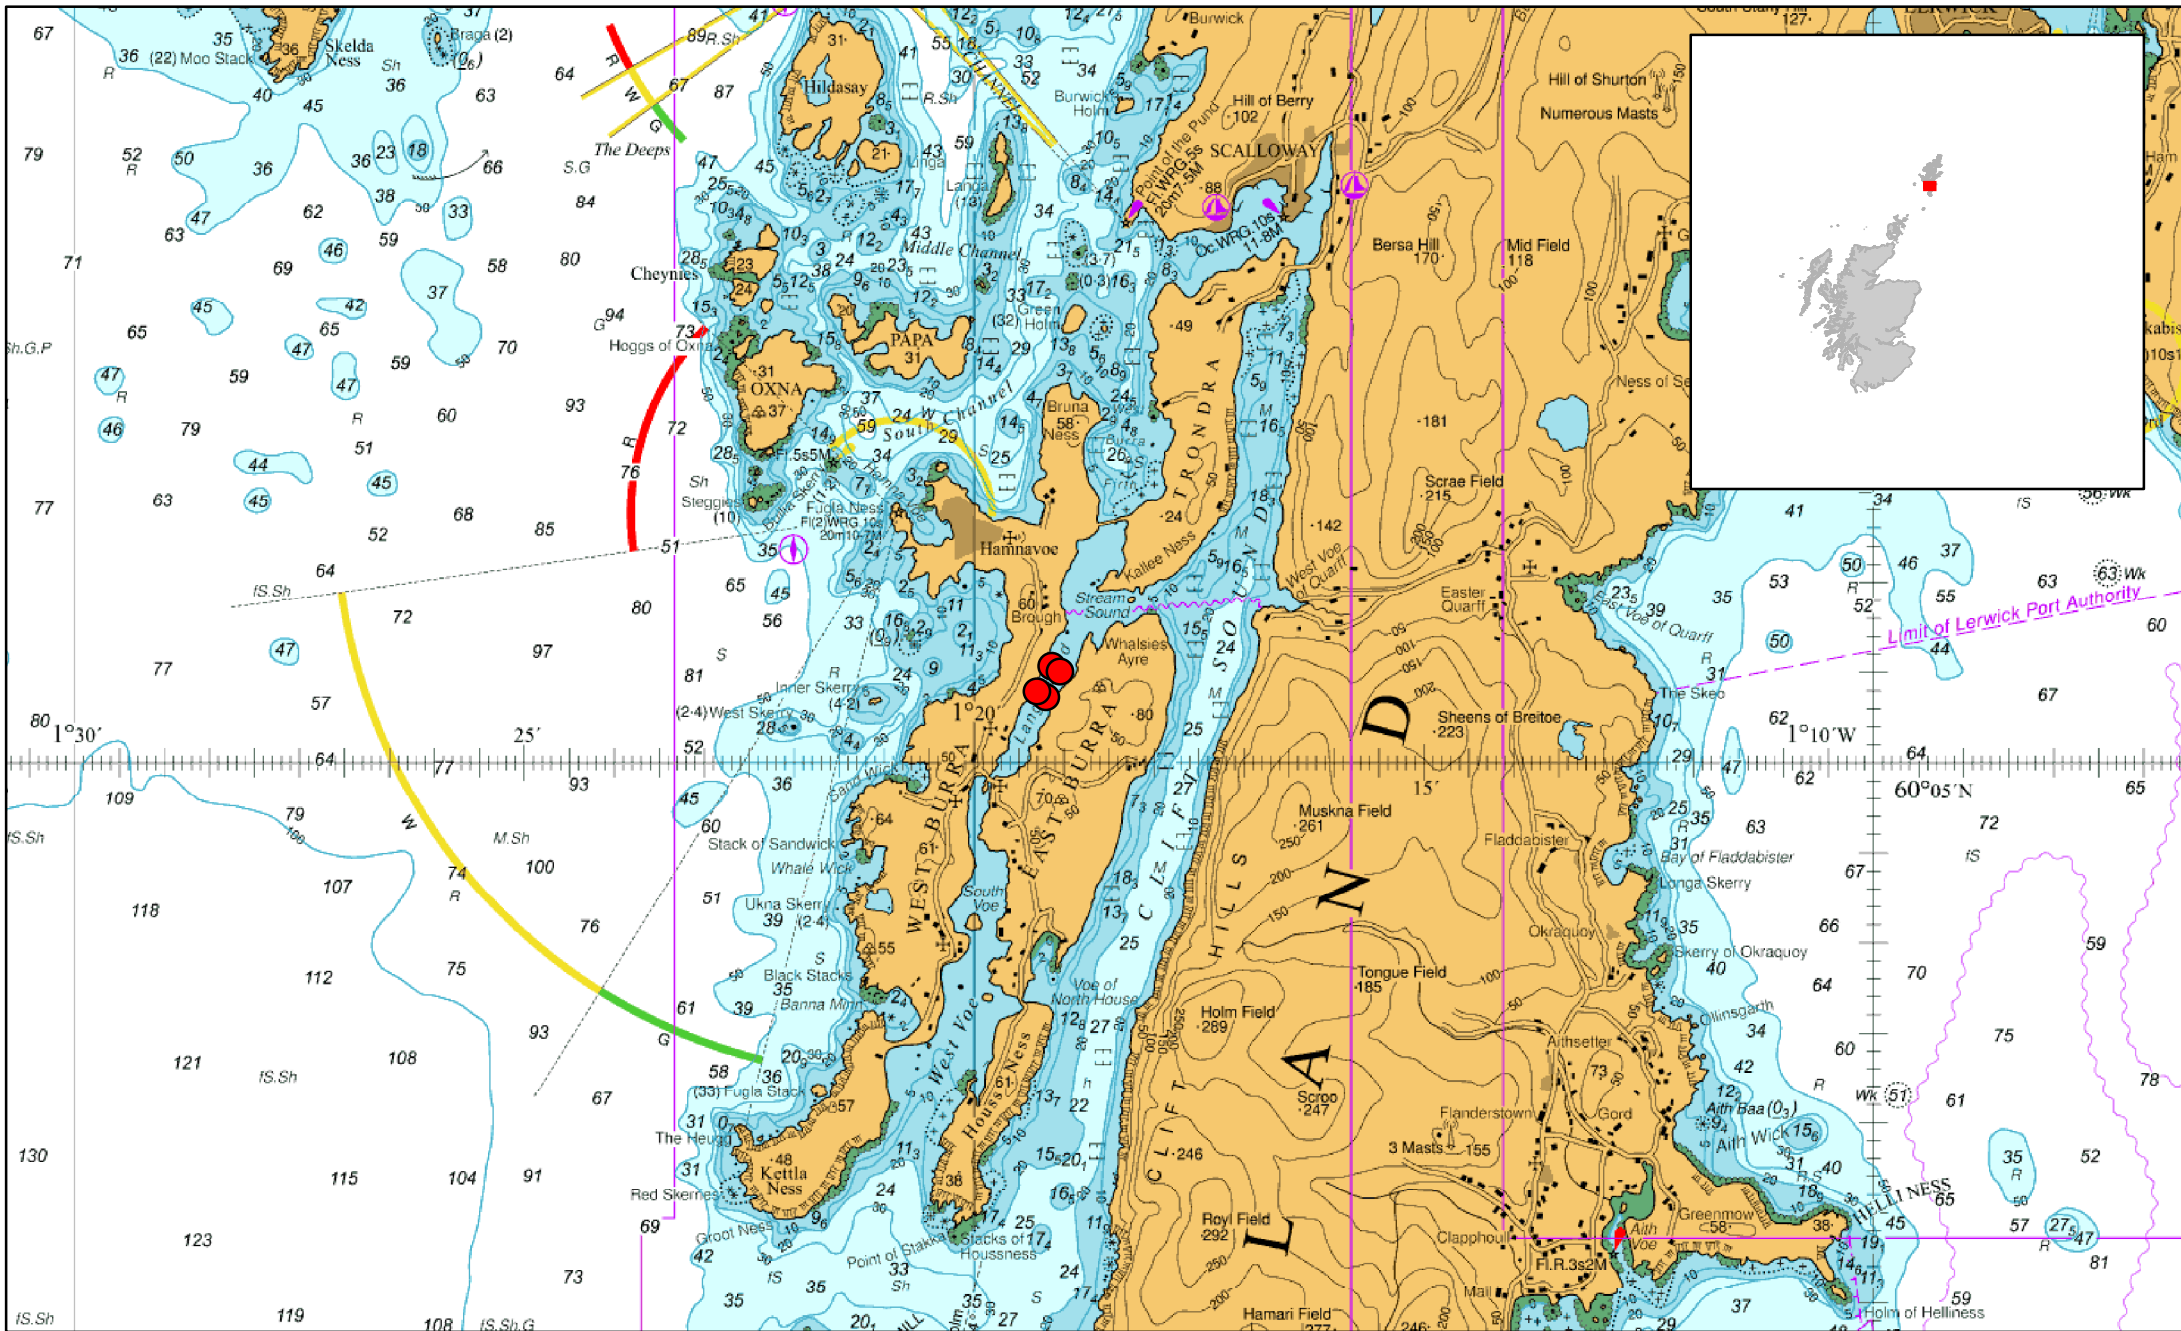

ANNEX ONE to licence MS-00010011
Chart showing the location of Licensed Activity

NOT FOR NAVIGATION. Created by Scottish Government (Marine Scotland) 2022.
© Crown Copyright, All rights reserved. OceanWise Licence No. EK001-20140401. Ordnance Survey Licence No. 100024655.