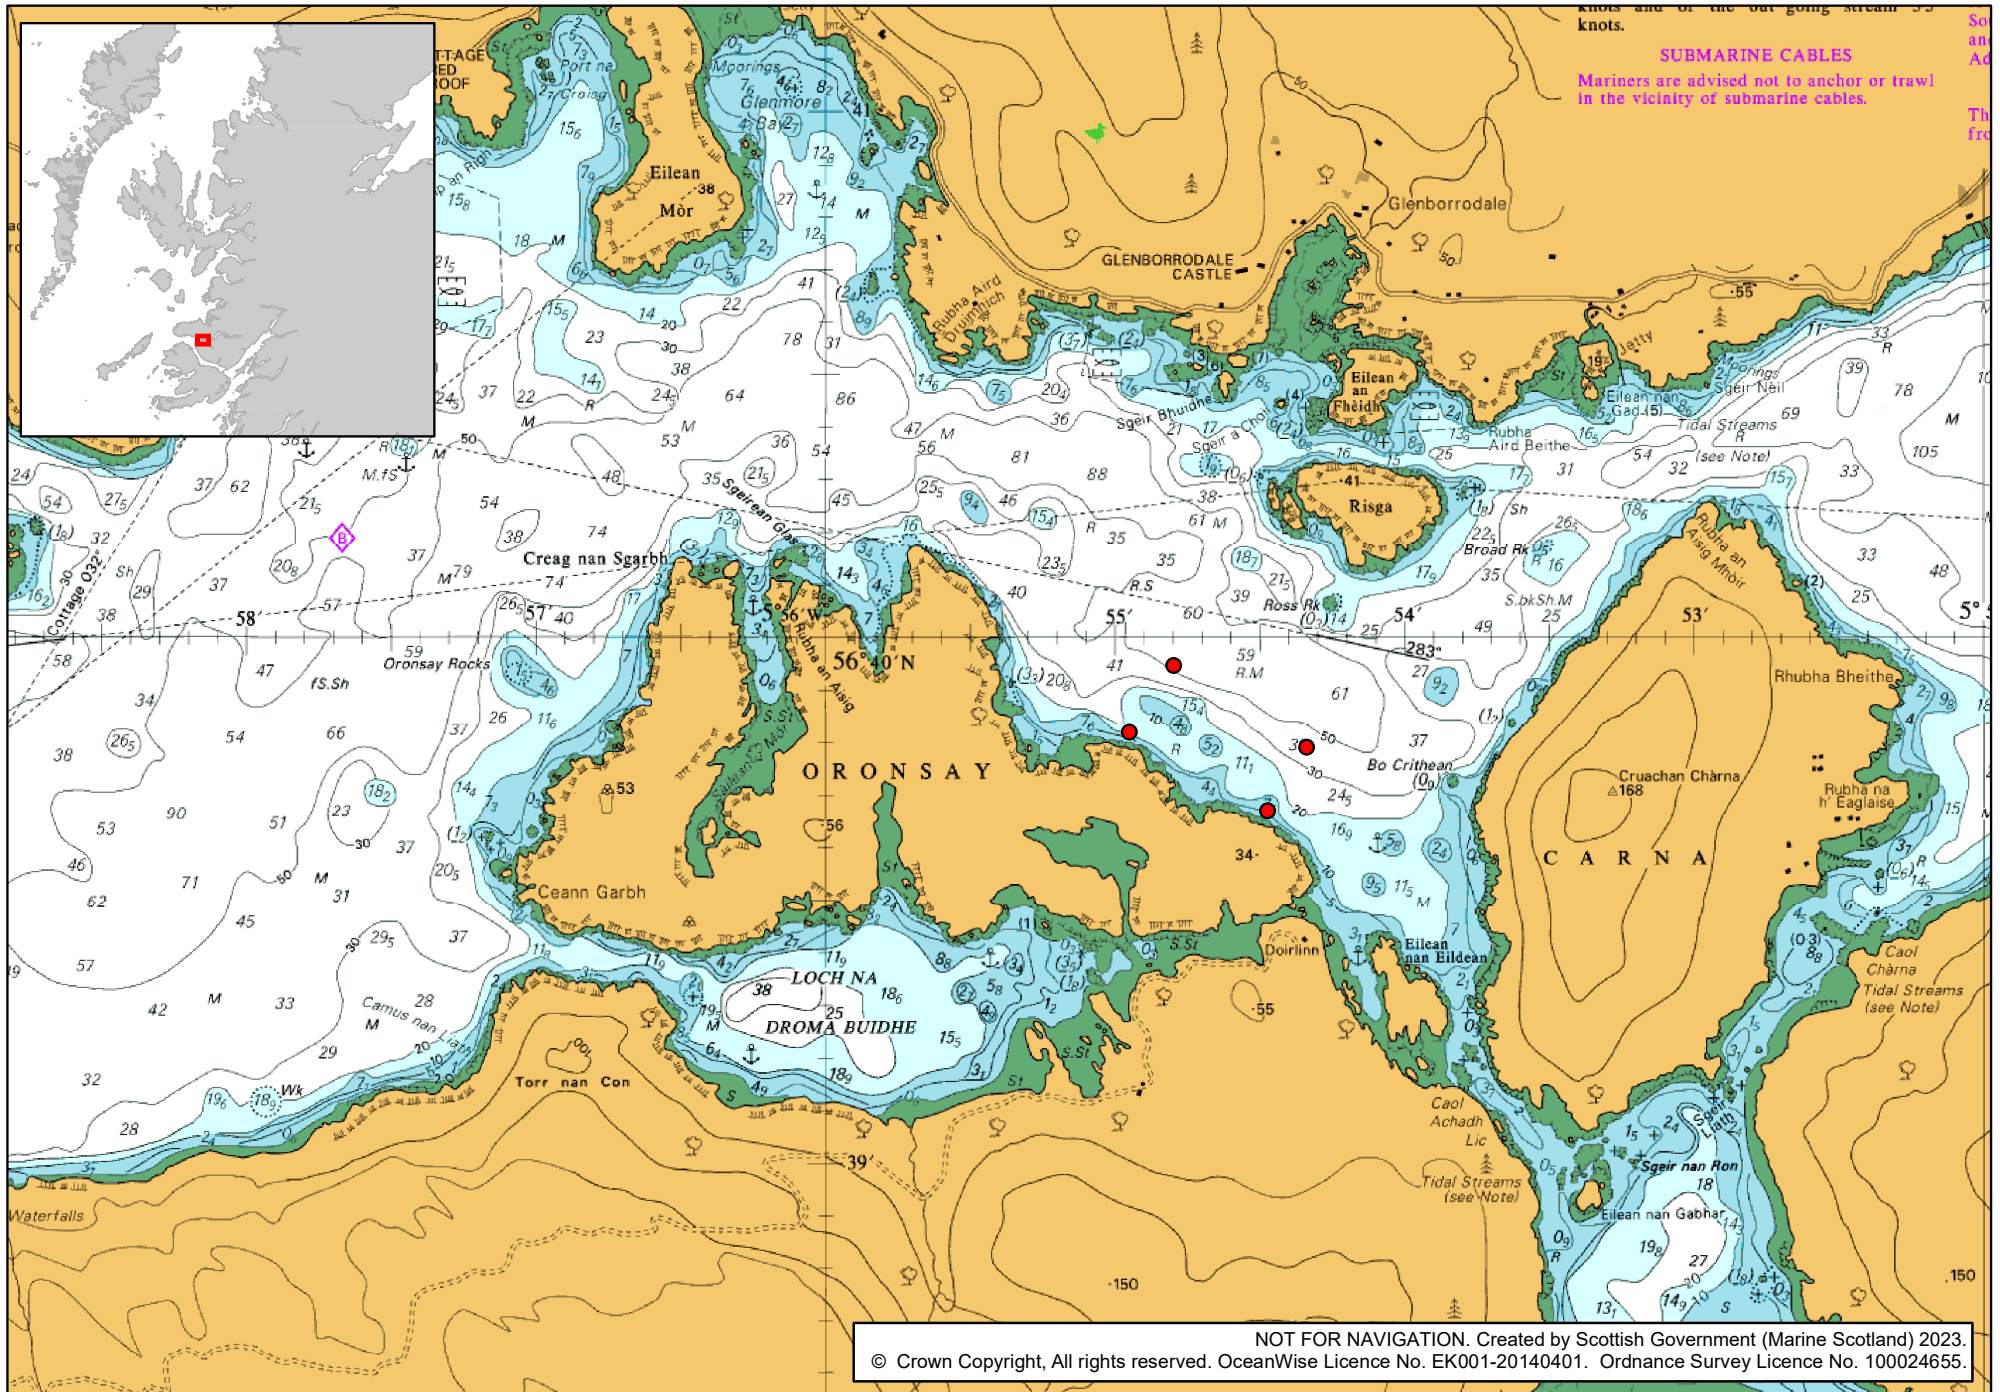

Annex One to Licence MS-00010108
Chart Showing the Location of the Licensed Activity

NOT FOR NAVIGATION. Created by Scottish Government (Marine Scotland) 2023.
© Crown Copyright, All rights reserved. OceanWise Licence No. EK001-20140401. Ordnance Survey Licence No. 100024655.