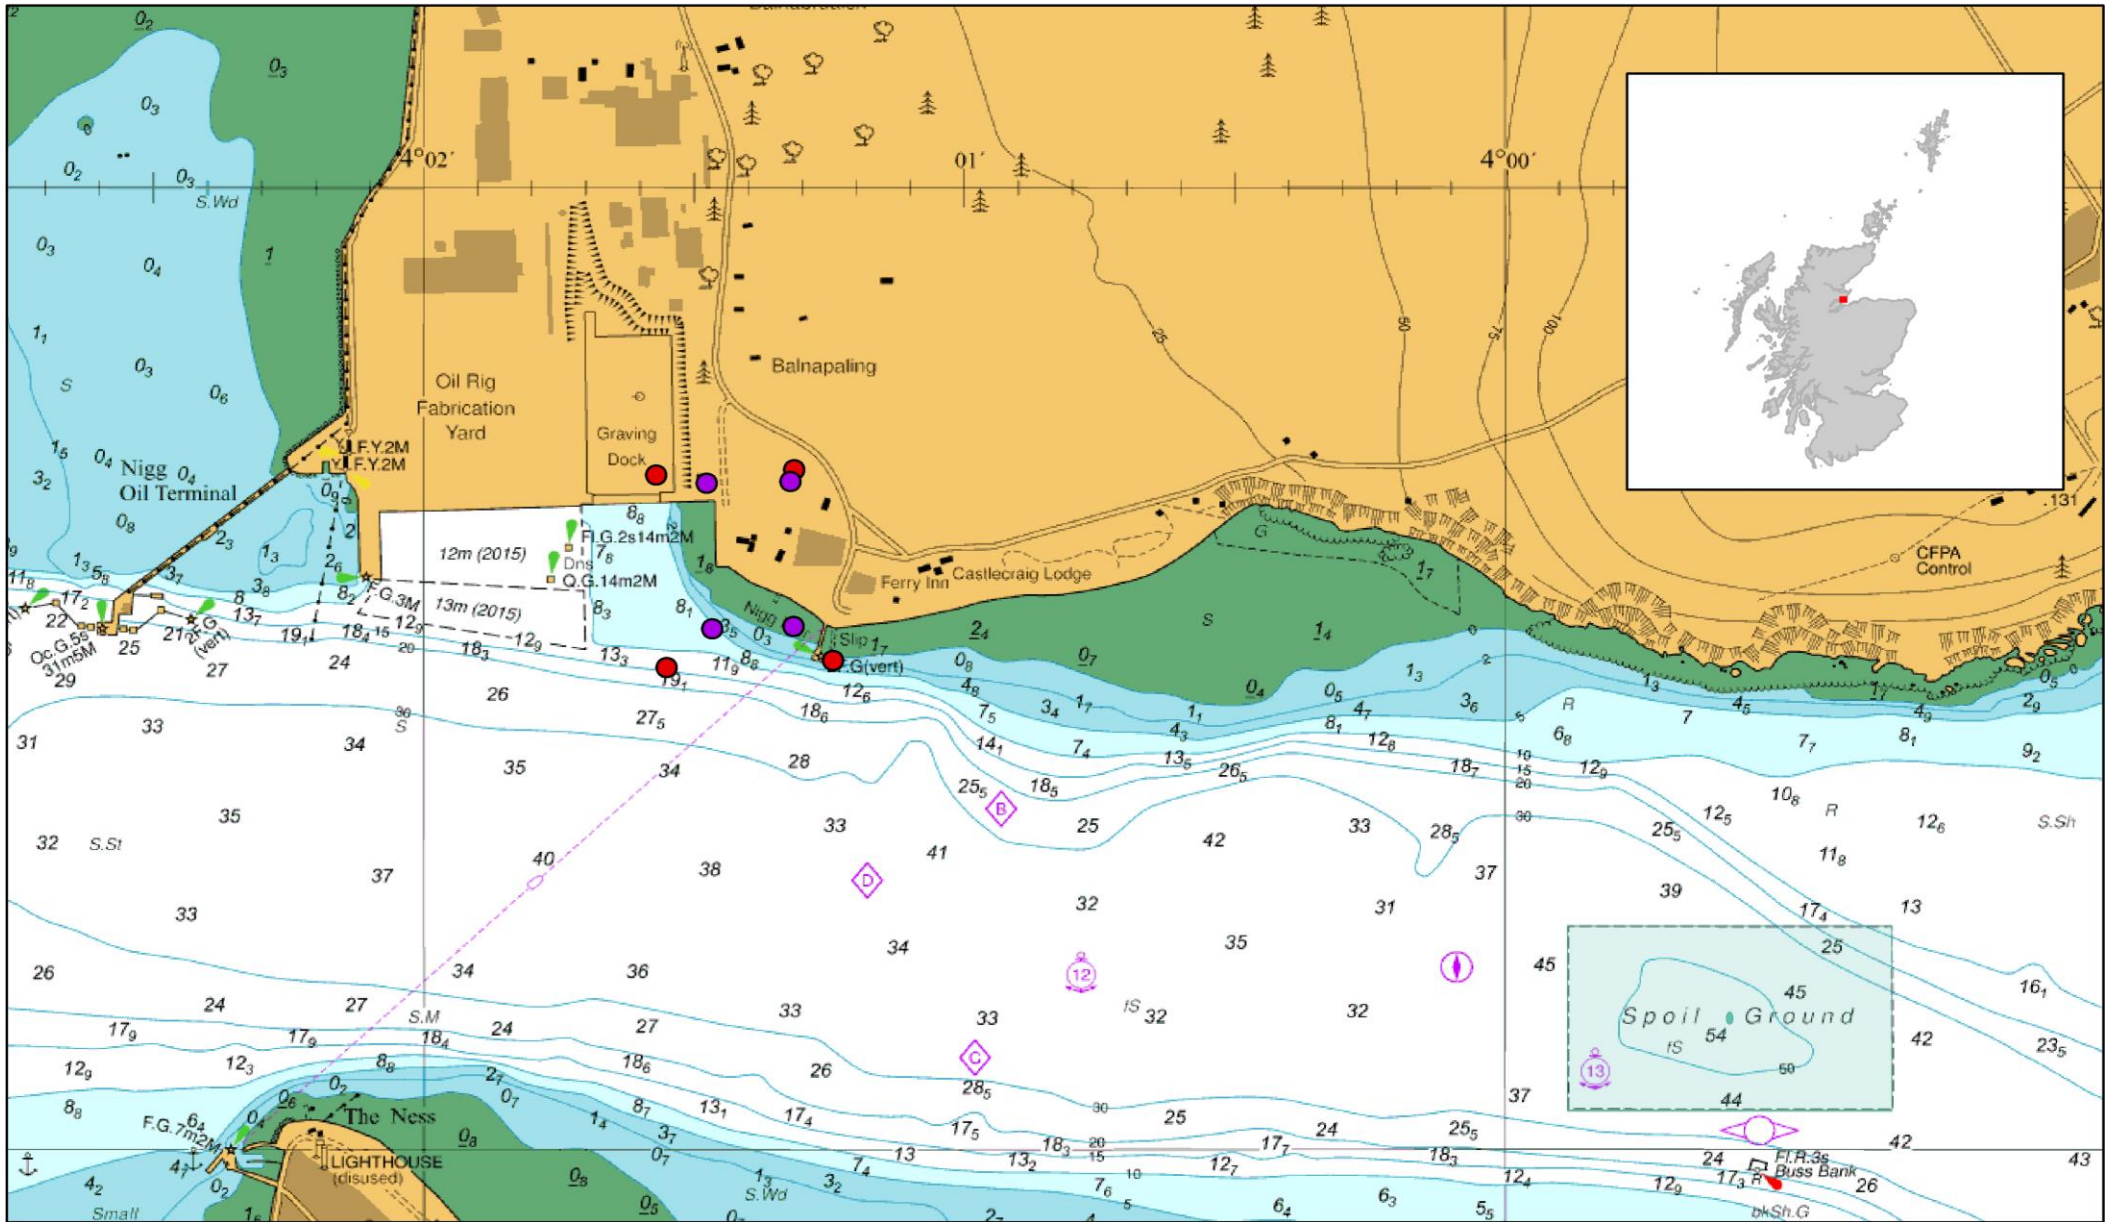

■ Deposit Site

● MS-00009721

● MS-00009698

Annex One to licences MS-00009721 and MS-00009698.

Chart showing location of the licensed activities

NOT FOR NAVIGATION. Created by Scottish Government (Marine Scotland) 2022.
© Crown Copyright, All rights reserved. OceanWise Licence No. EK001-20140401. Ordnance Survey Licence No. 100024655.