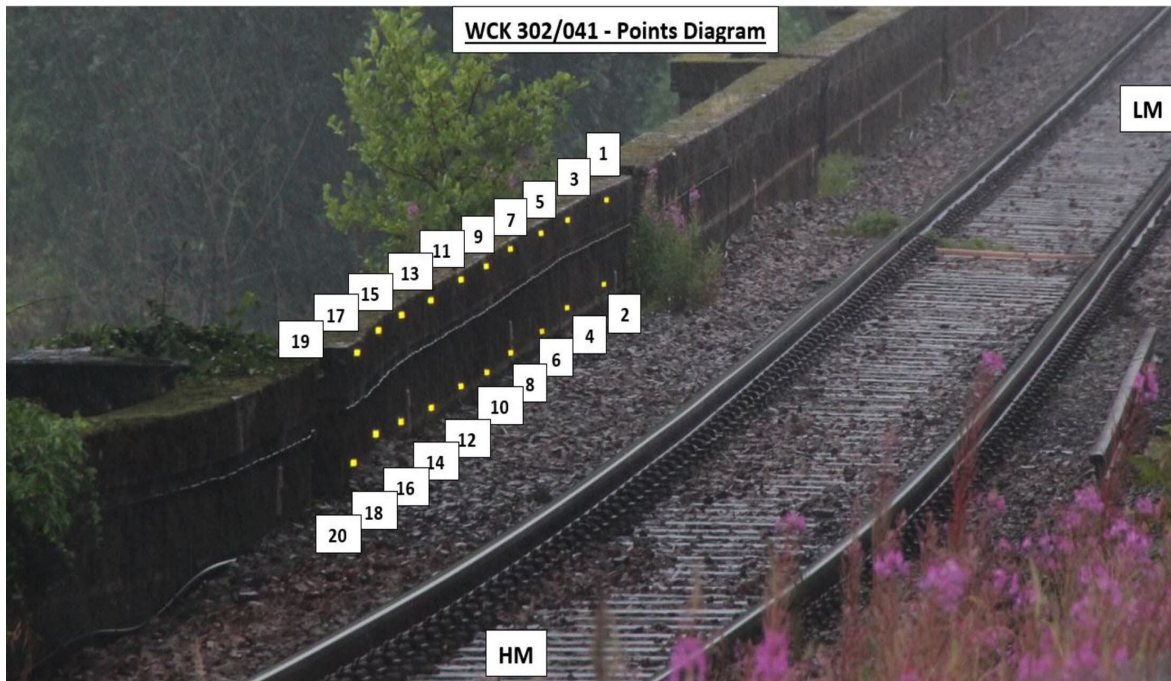

Conon Bridge Site Pictures

Parapet and monitoring locations

Parapet start location

Parapet overview