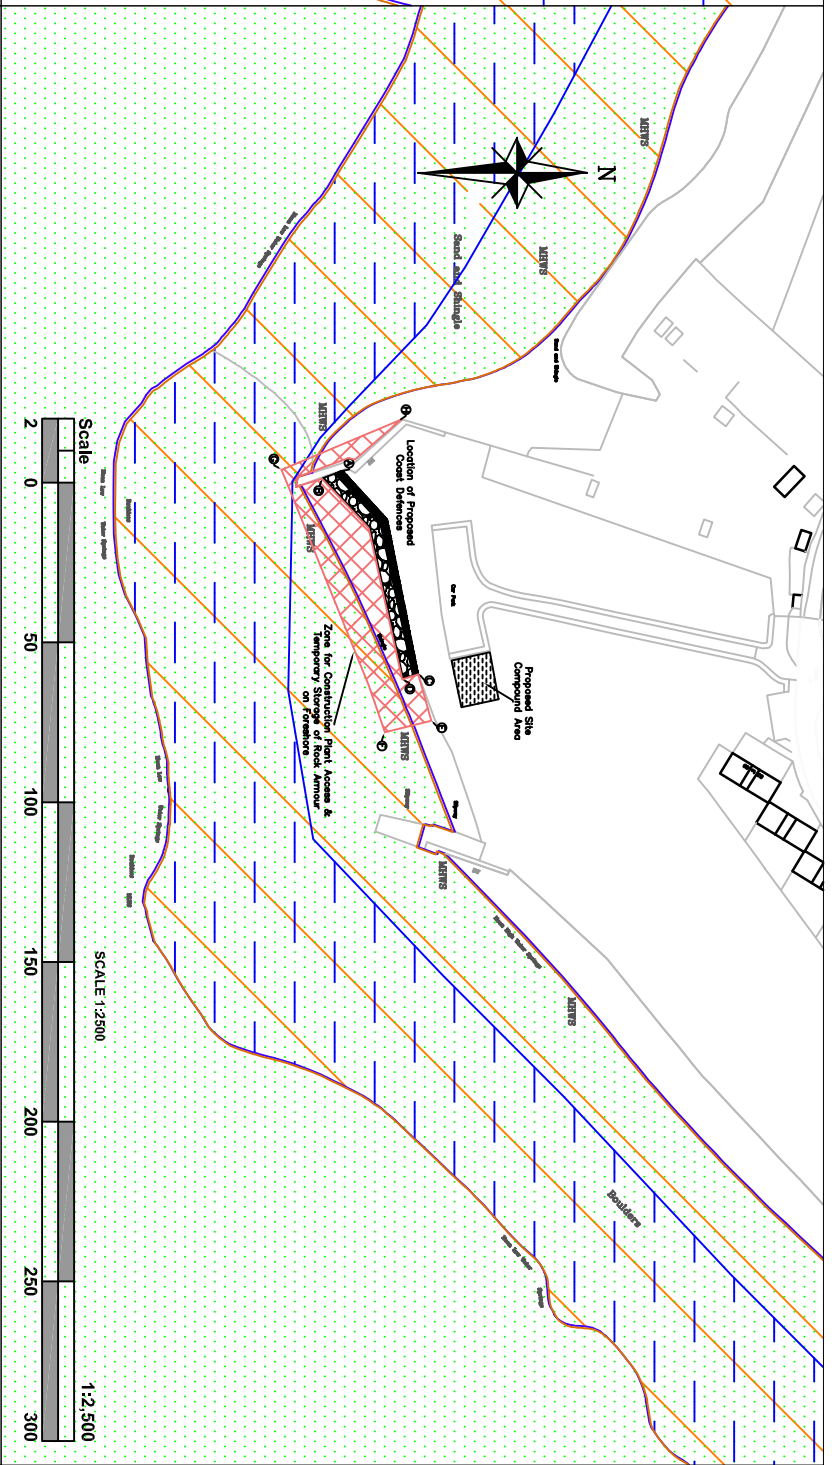

- (A) 56° 09.986' N 003° 02.295' W
- (B) 56° 09.984' N 003° 02.293' W
- (C) 56° 09.985' N 003° 02.233' W
- (D) 56° 09.992' N 003° 02.231' W
- (E) 56° 09.998' N 003° 02.222' W
- (F) 56° 09.991' N 003° 02.216' W
- (G) 56° 09.969' N 003° 02.293' W
- (H) 56° 09.991' N 003° 02.305' W

RAMSAR Site  
SSSI Site  
SPA Site  
MHWS (from OS mapping)

- (A) 56° 09.986' N 003° 02.295' W
- (B) 56° 09.984' N 003° 02.293' W
- (C) 56° 09.985' N 003° 02.233' W
- (D) 56° 09.992' N 003° 02.231' W
- (E) 56° 09.998' N 003° 02.222' W
- (F) 56° 09.991' N 003° 02.216' W
- (G) 56° 09.969' N 003° 02.293' W
- (H) 56° 09.991' N 003° 02.305' W

RAMSAR Site  
SSSI Site  
SPA Site  
MHWS (from OS mapping)

DESIGNED	NAV	REV	AMENDMENTS	BY	APPD	DATE
	JMK					
DRAWN	JMK					
CHECKED	NAV					
APPROVED						
February 2022						

Reproduced by permission of Ordnance Survey on behalf of HMSO. © Crown copyright and database right 2022.  
All rights reserved. Ordnance Survey Licence number 1000233885.