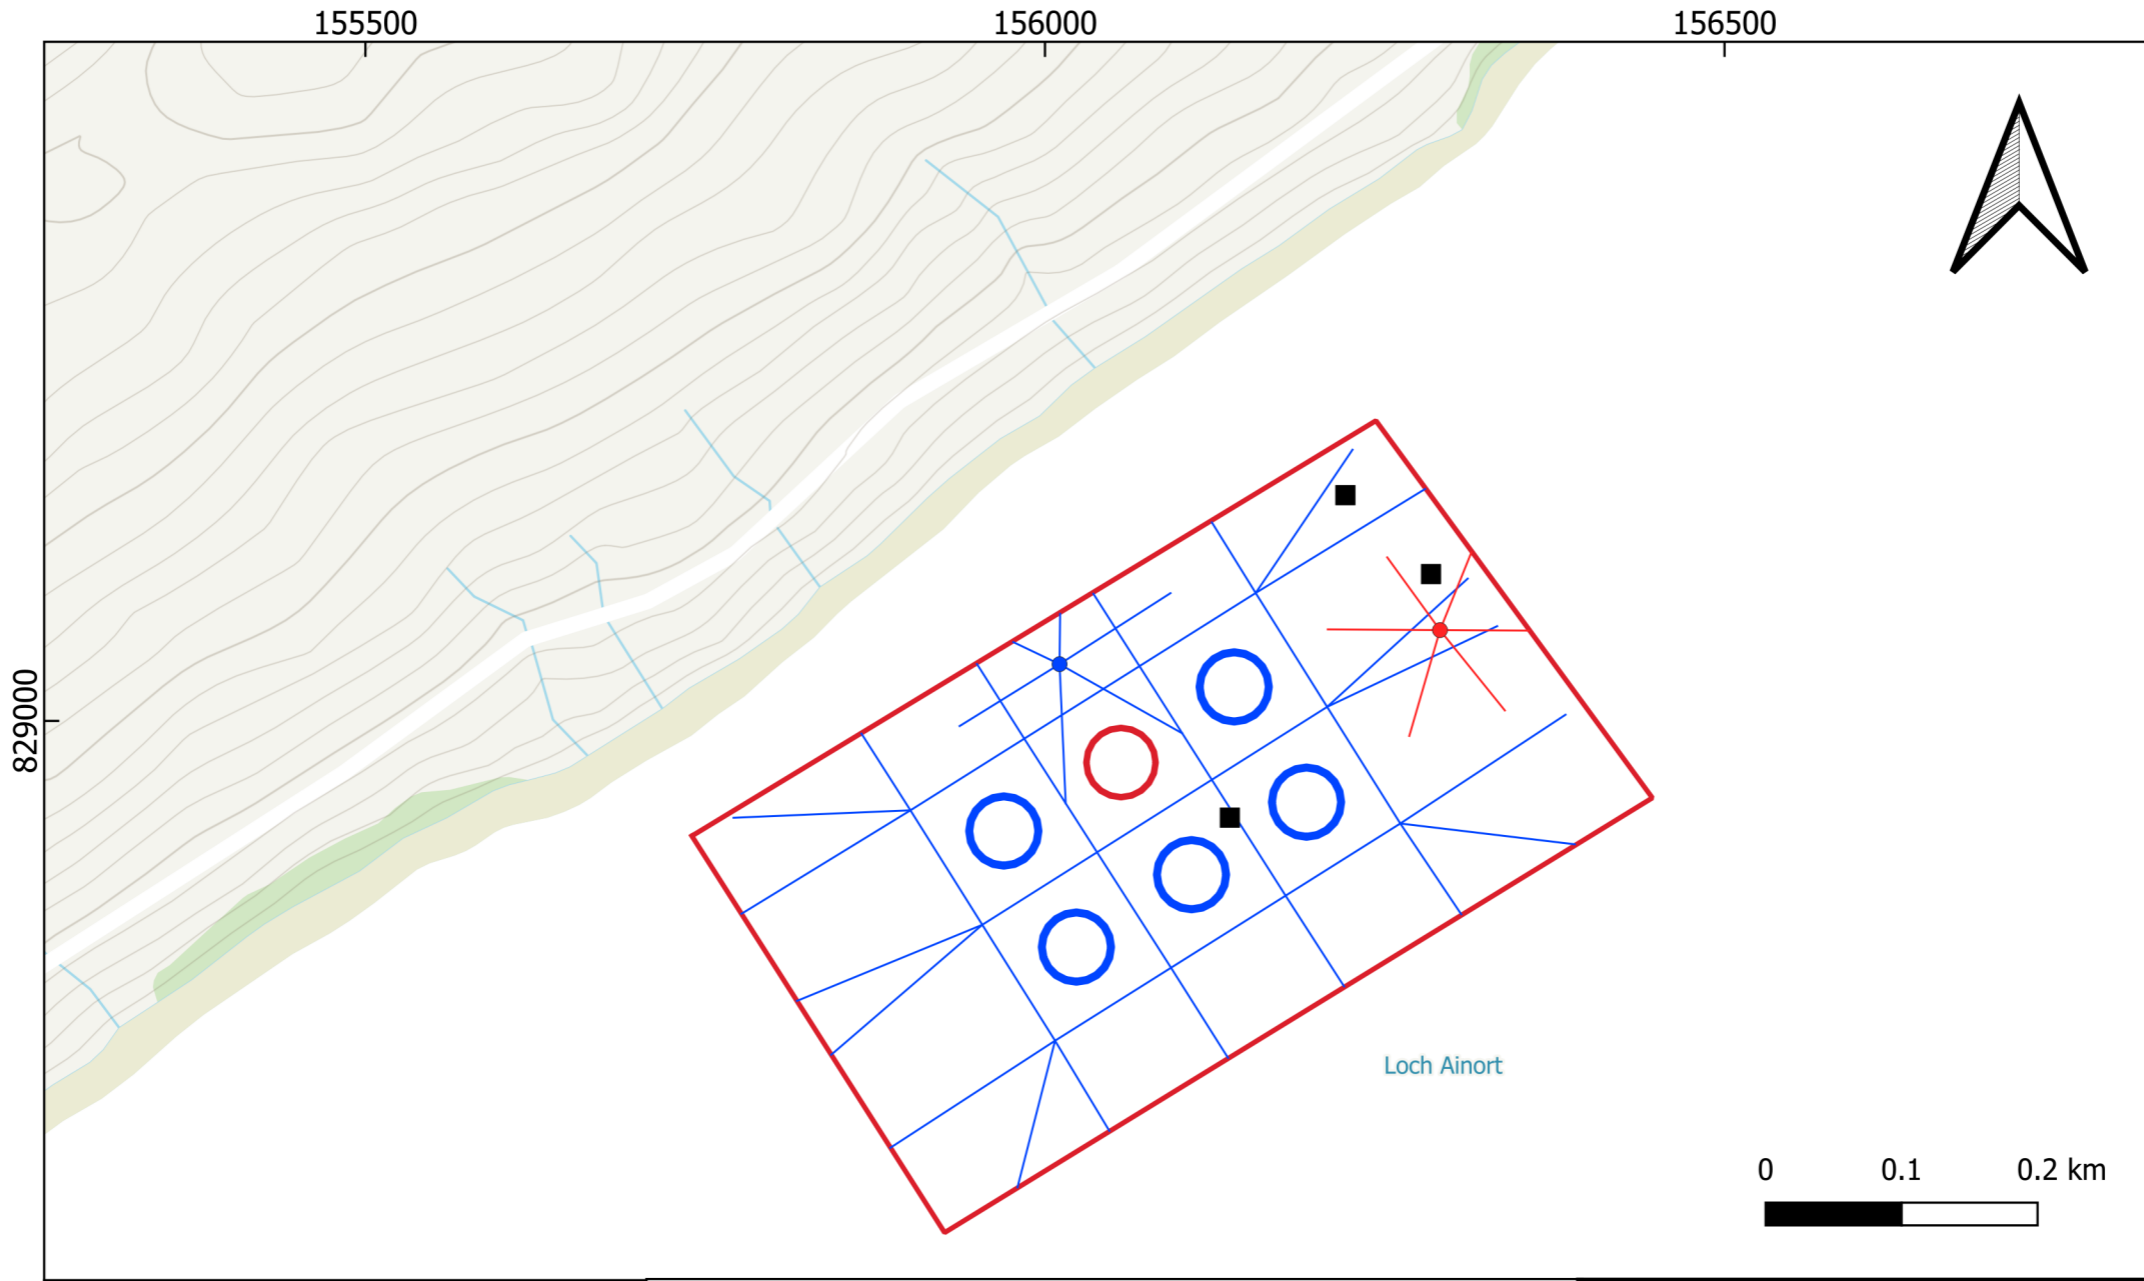

Marine Aquaculture Site **Cairidh**

Appendix 1. Cairidh Site Charts

Mowi Scotland Limited
December 2024

Location of Cairidh Fish Farm.

Cairidh Fish Farm, Isle of Skye
 Site Plan: Ordnance Survey
 Existing site layout consisting of 5 x 160m pens

- Existing 160m pens
- Existing grid
- Existing moorings
- Existing planning boundary
- Existing boat moorings

1:5000	EH	05/12/2024
Scale	Drawn	Date

828500

Cairidh Fish Farm, Isle of Skye
 Site Plan: Ordnance Survey
 Existing site layout consisting of 5 x 160m pens, with proposed additional 160m pen and barge relocation shown in red

Cairidh Fish Farm, Isle of Skye
 Site Plan: Ordnance Survey
 Existing site layout consisting of 5 x 160m pens, with proposed additional 160m pen and barge relocation shown in red

- Proposed 160m pen
- Proposed barge location
- Proposed barge moorings
- Existing boat moorings
- Existing 160m pens
- Existing grid
- Existing moorings
- Existing planning boundary

1:10000	EH	05/12/2024
Scale	Drawn	Date