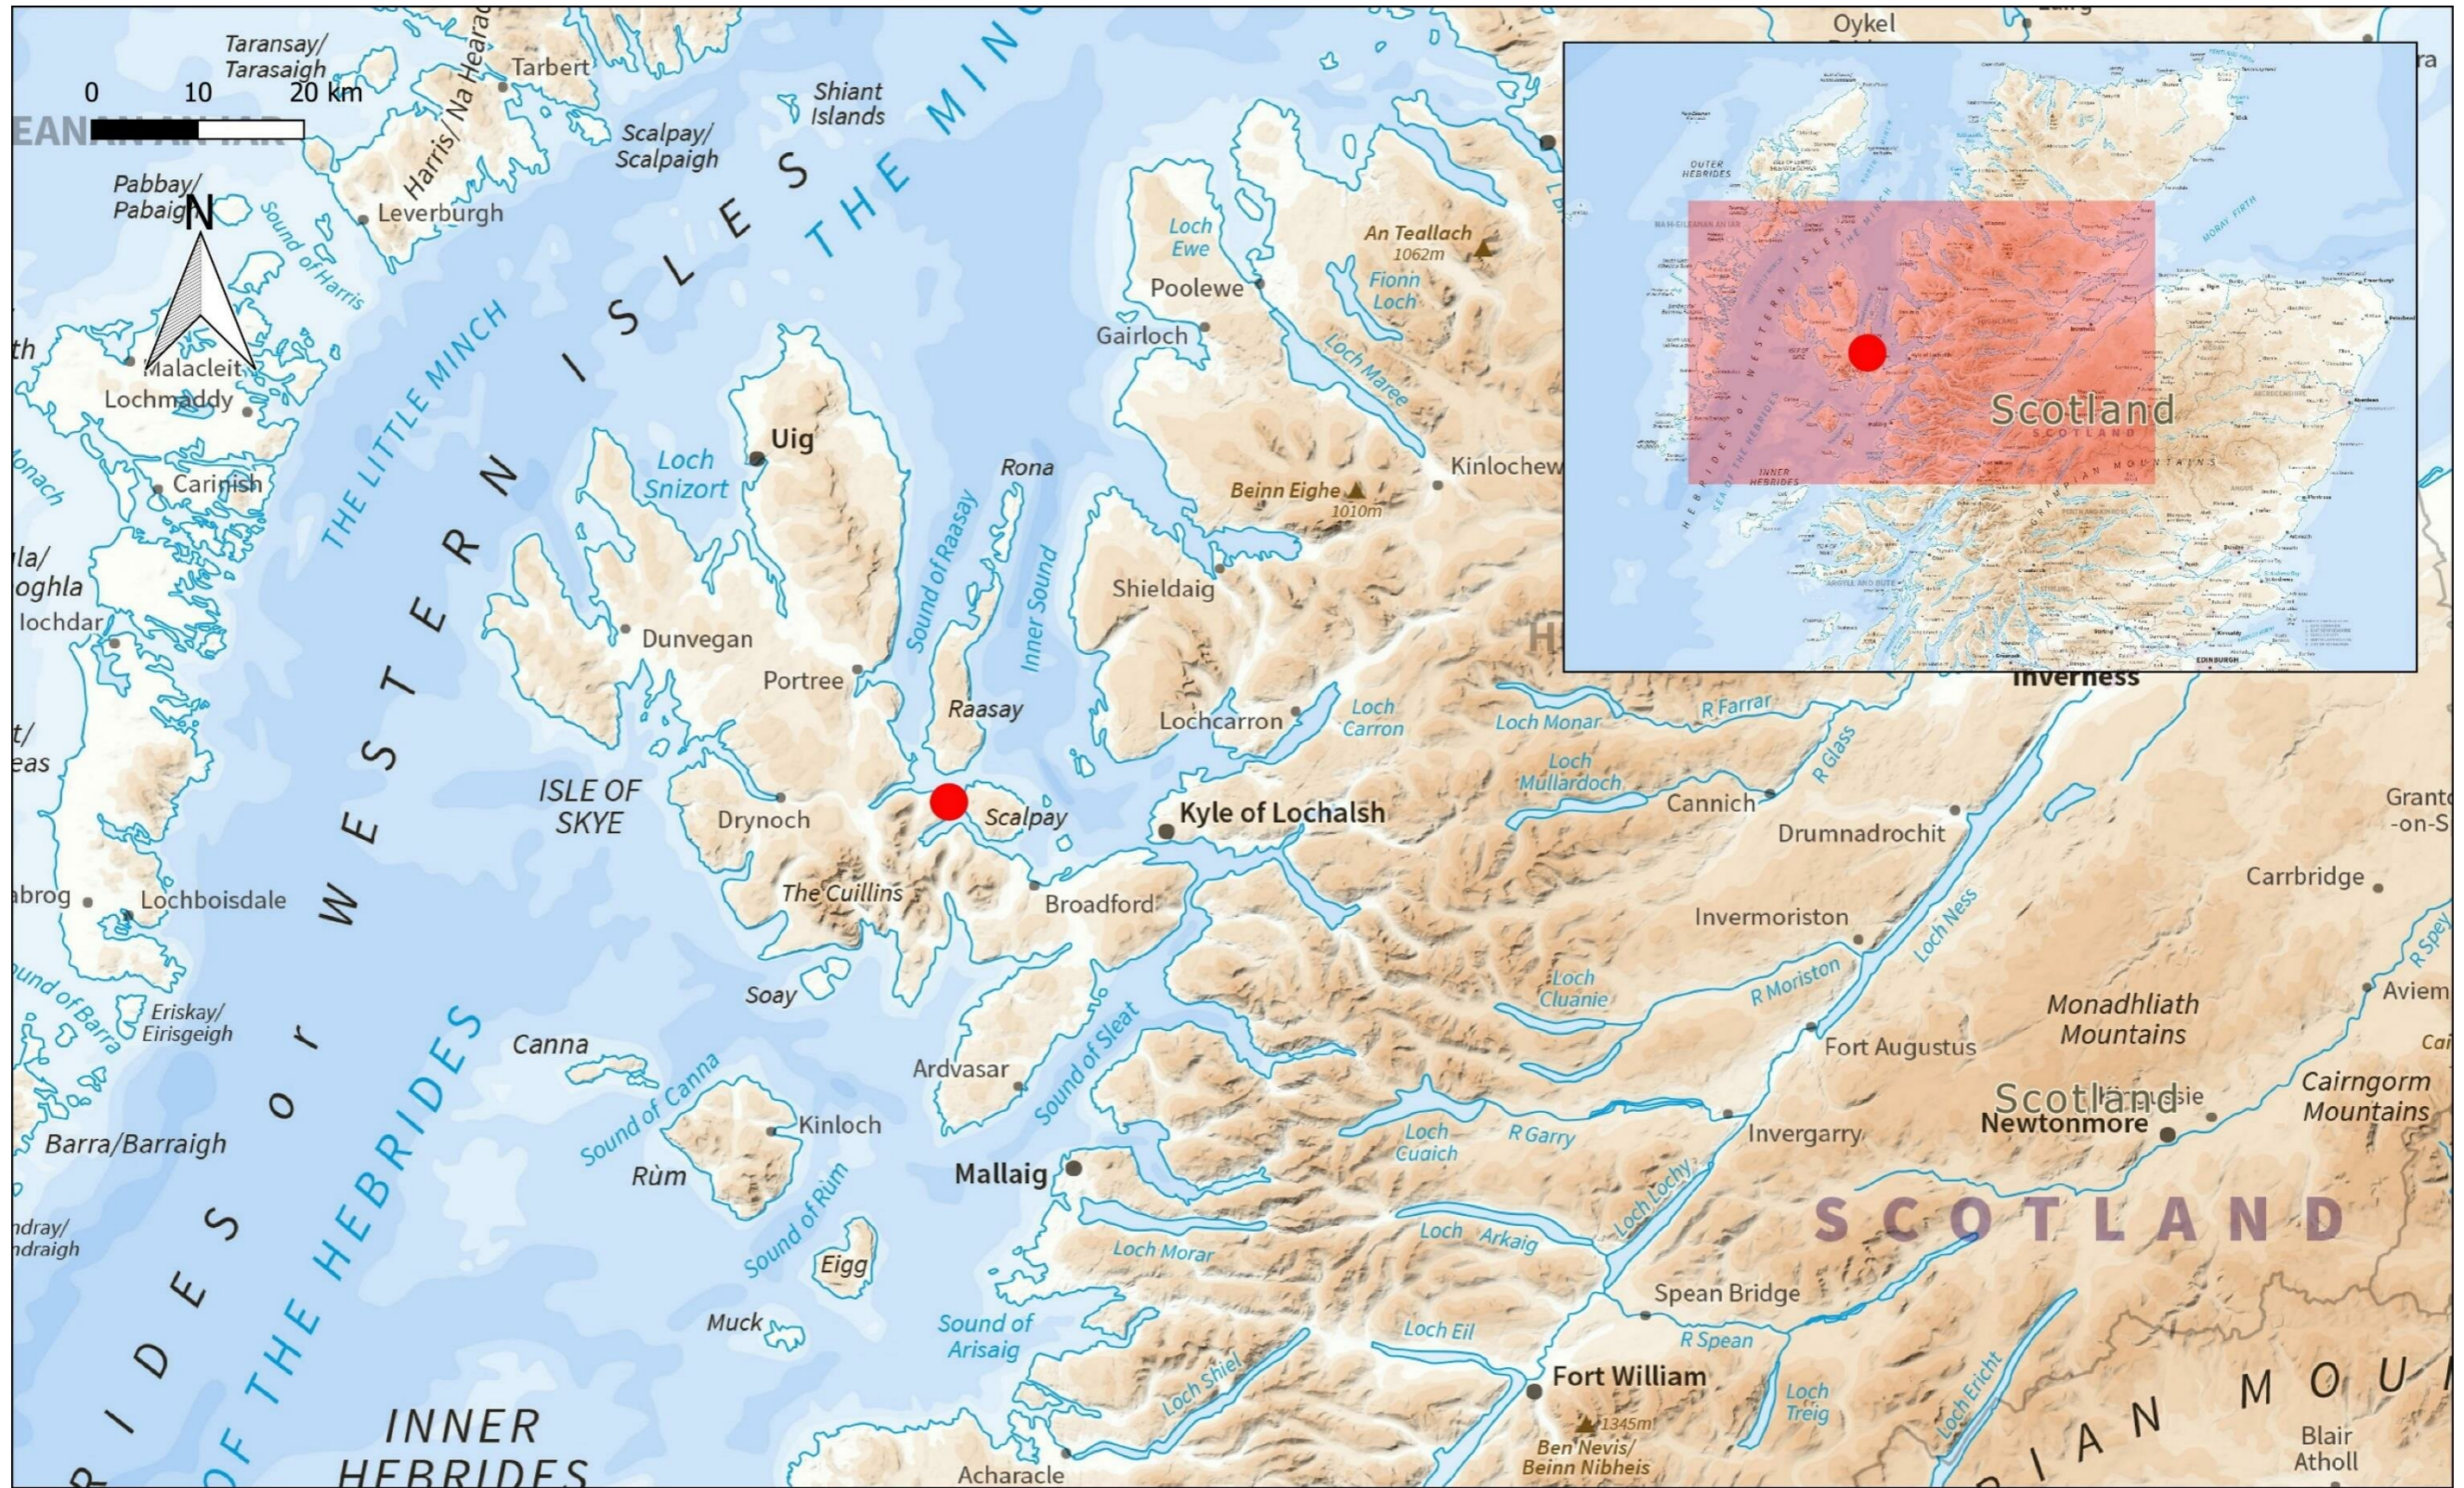

Marine Aquaculture Site **Cairidh**

Appendix 1. Cairidh Site Charts

Mowi Scotland Limited
December 2024

Location of Cairidh Fish Farm.

Cairidh Fish Farm, Isle of Skye
 Site Plan: Ordnance Survey
 Existing site layout consisting of 5 x 160m pens

- Existing 160m pens
- Existing grid
- Existing moorings
- Existing planning boundary
- Existing boat moorings

1:5000	EH	05/12/2024
Scale	Drawn	Date

828500

Cairidh Fish Farm, Isle of Skye
 Site Plan: Ordnance Survey
 Existing site layout consisting of 5 x 160m pens, with proposed additional 160m pen and barge relocation shown in red

- Proposed 160m pen
- Proposed barge location
- Proposed barge moorings
- Existing 160m pens
- Existing grid
- Existing moorings
- Existing planning boundary
- Existing boat moorings

1:5000	EH	05/12/2024
Scale	Drawn	Date

Cairidh Fish Farm, Isle of Skye
 Site Plan: Ordnance Survey
 Existing site layout consisting of 5 x 160m pens, with proposed additional 160m pen and barge relocation shown in red

- Proposed 160m pen
- Proposed barge location
- Proposed barge moorings
- Existing boat moorings
- Existing 160m pens
- Existing grid
- Existing moorings
- Existing planning boundary