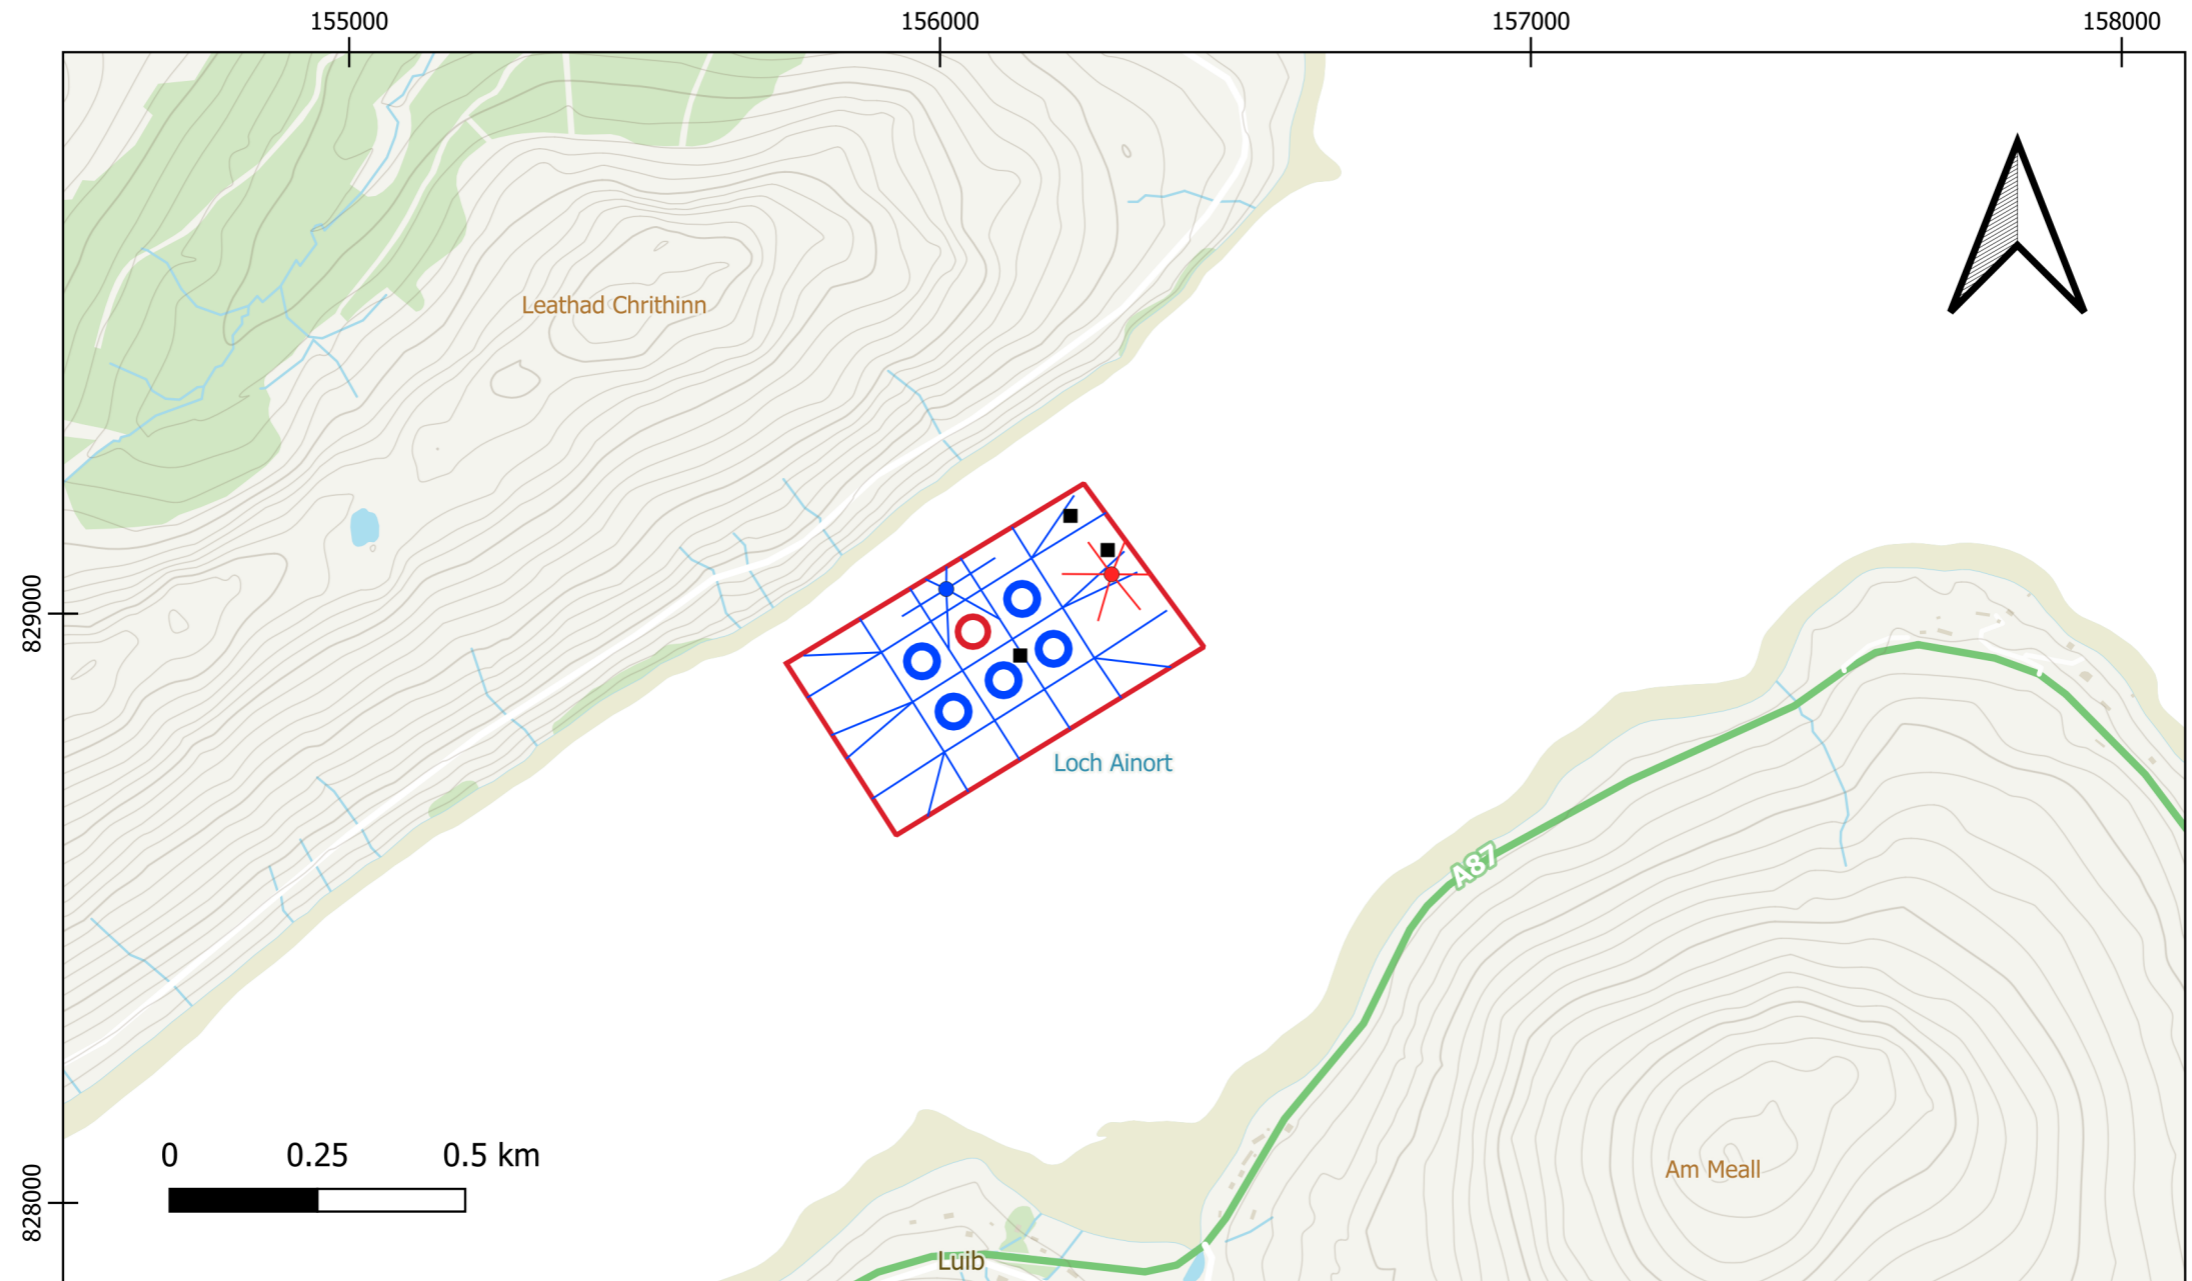

- Existing 160m pens
- Existing grid
- Existing moorings
- Existing planning boundary
- Existing boat moorings

1:5000	EH	05/12/2024
Scale	Drawn	Date

828500

Cairidh Fish Farm, Isle of Skye
 Site Plan: Ordnance Survey
 Existing site layout consisting of 5 x 160m pens, with proposed additional 160m pen and barge relocation shown in red

- Proposed 160m pen
- Proposed barge location
- Proposed barge moorings
- Existing 160m pens
- Existing grid
- Existing moorings
- Existing planning boundary
- Existing boat moorings

1:5000	EH	05/12/2024
Scale	Drawn	Date

Cairidh Fish Farm, Isle of Skye
 Site Plan: Ordnance Survey
 Existing site layout consisting of 5 x 160m pens, with proposed additional 160m pen and barge relocation shown in red

- Proposed 160m pen
- Proposed barge location
- Proposed barge moorings
- Existing boat moorings
- Existing 160m pens
- Existing grid
- Existing moorings
- Existing planning boundary

1:10000	EH	05/12/2024
Scale	Drawn	Date