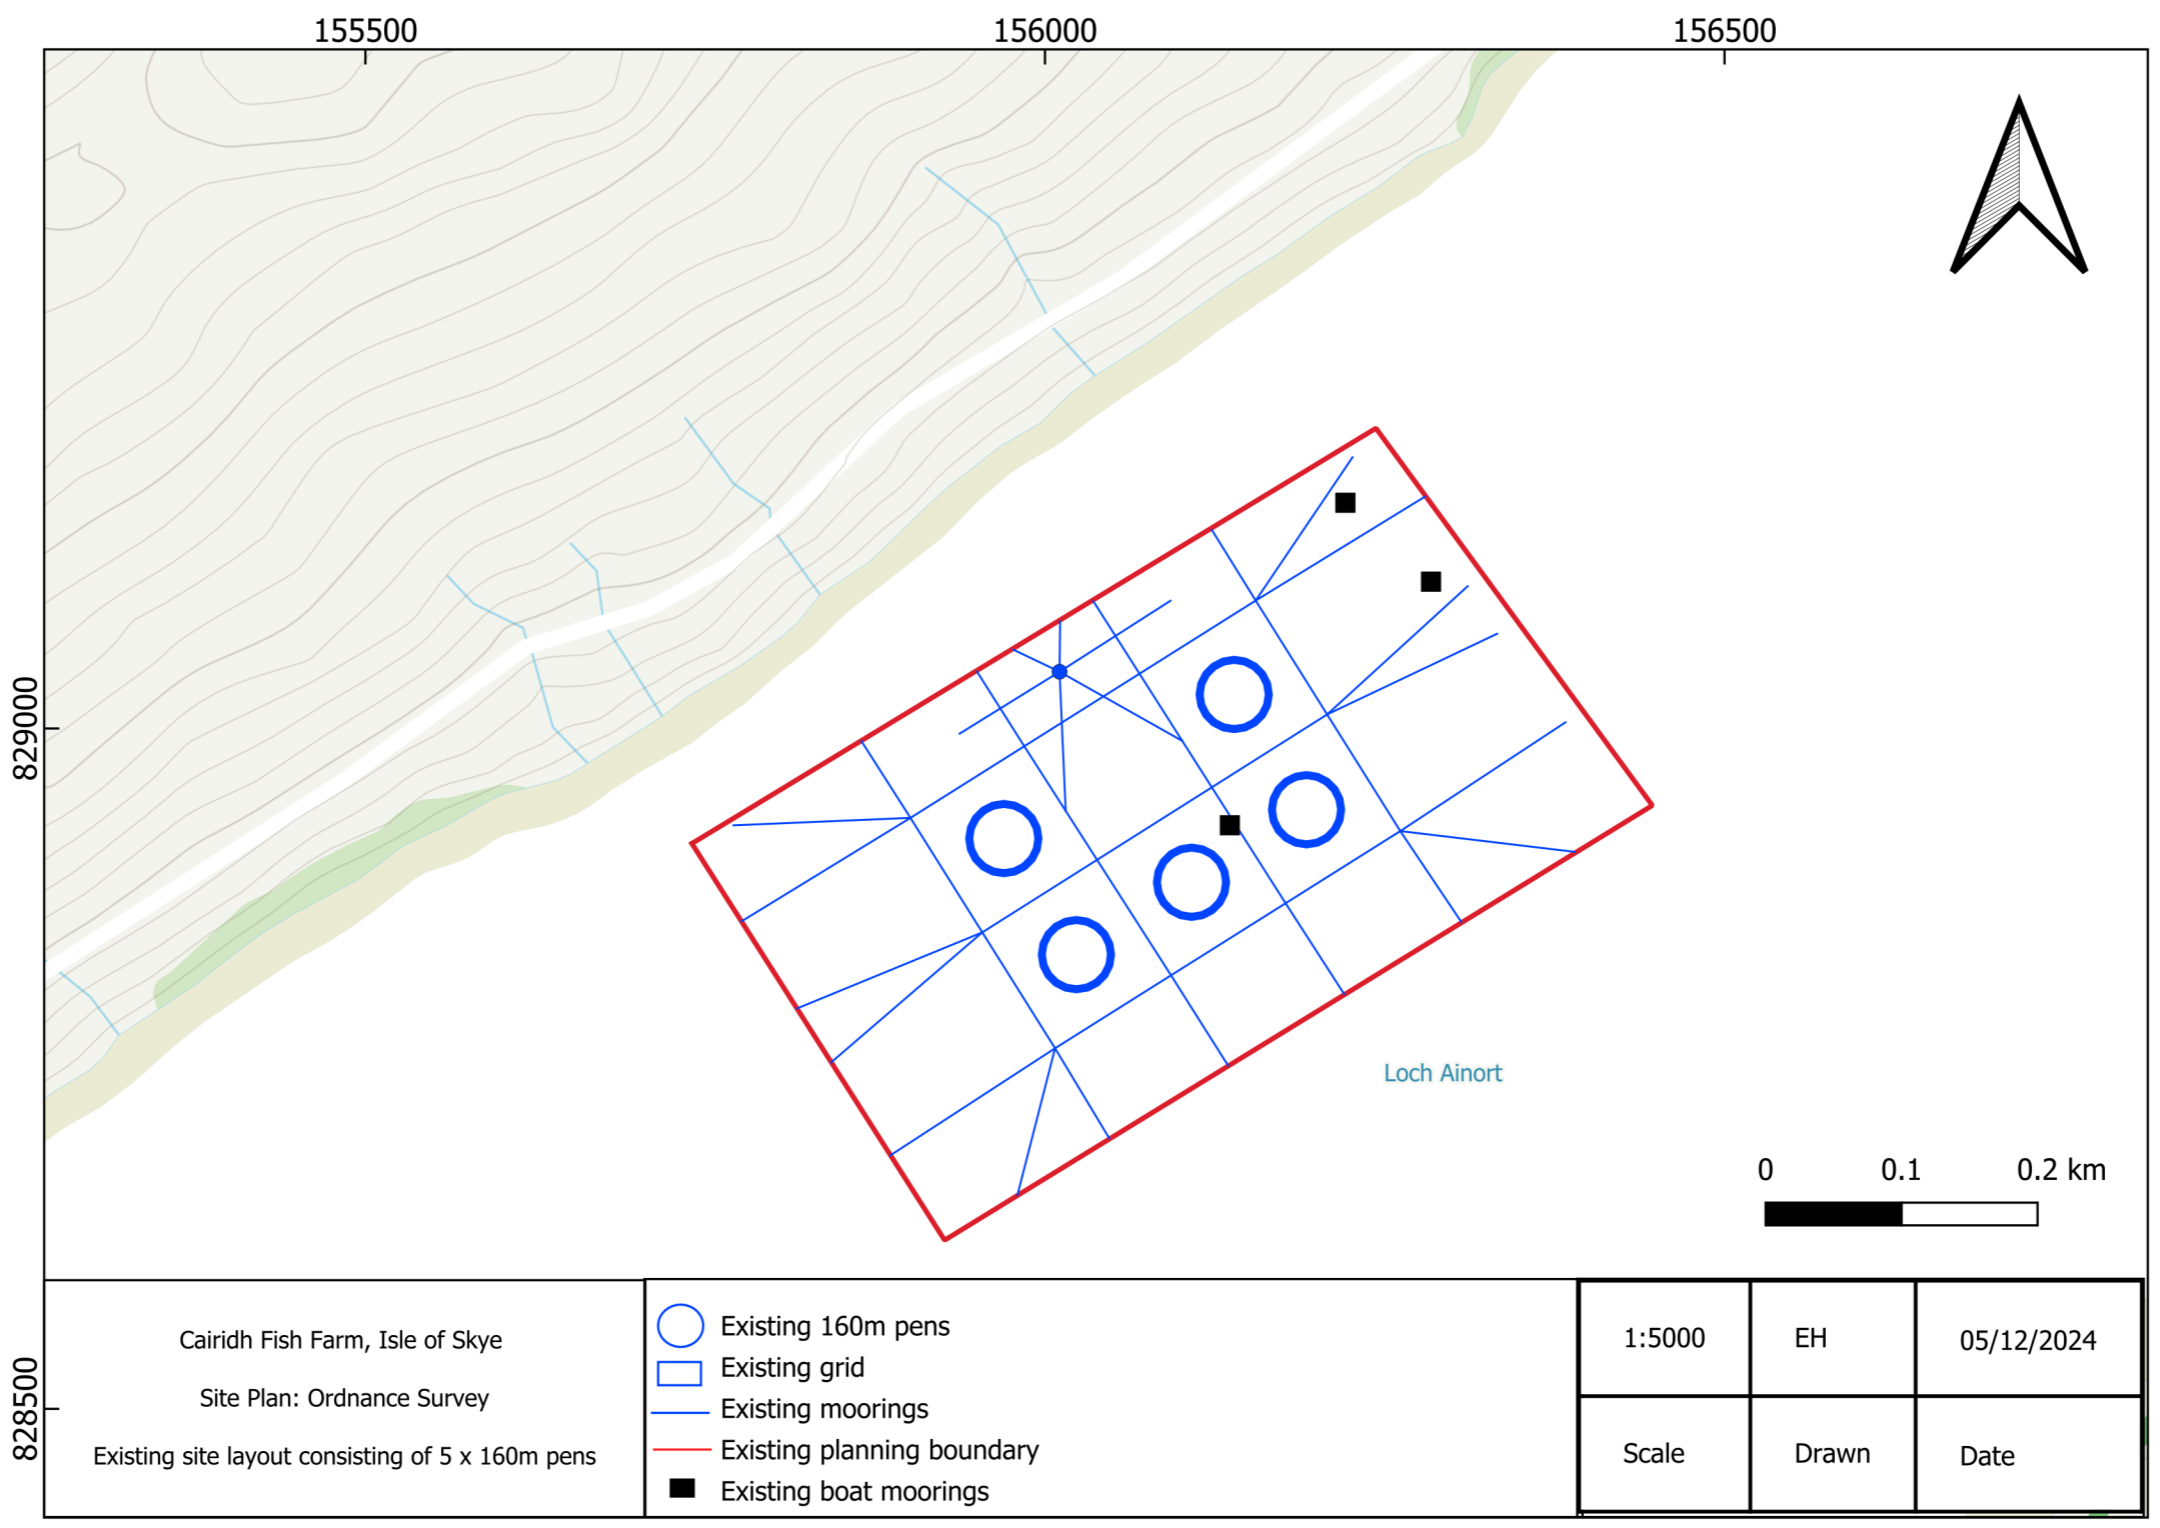

Marine Aquaculture Site **Cairidh**

Appendix 1. Cairidh Site Charts

Mowi Scotland Limited
December 2024

Location of Cairidh Fish Farm.

Cairidh Fish Farm, Isle of Skye
 Site Plan: Ordnance Survey
 Existing site layout consisting of 5 x 160m pens

- Existing 160m pens
- Existing grid
- Existing moorings
- Existing planning boundary
- Existing boat moorings

1:5000	EH	05/12/2024
Scale	Drawn	Date

828500

Cairidh Fish Farm, Isle of Skye
 Site Plan: Ordnance Survey
 Existing site layout consisting of 5 x 160m pens, with proposed additional 160m pen and barge relocation shown in red

Cairidh Fish Farm, Isle of Skye
 Site Plan: Ordnance Survey
 Existing site layout consisting of 5 x 160m pens, with proposed additional 160m pen and barge relocation shown in red

- Proposed 160m pen
- Proposed barge location
- Proposed barge moorings
- Existing boat moorings
- Existing 160m pens
- Existing grid
- Existing moorings
- Existing planning boundary

1:10000	EH	05/12/2024
Scale	Drawn	Date