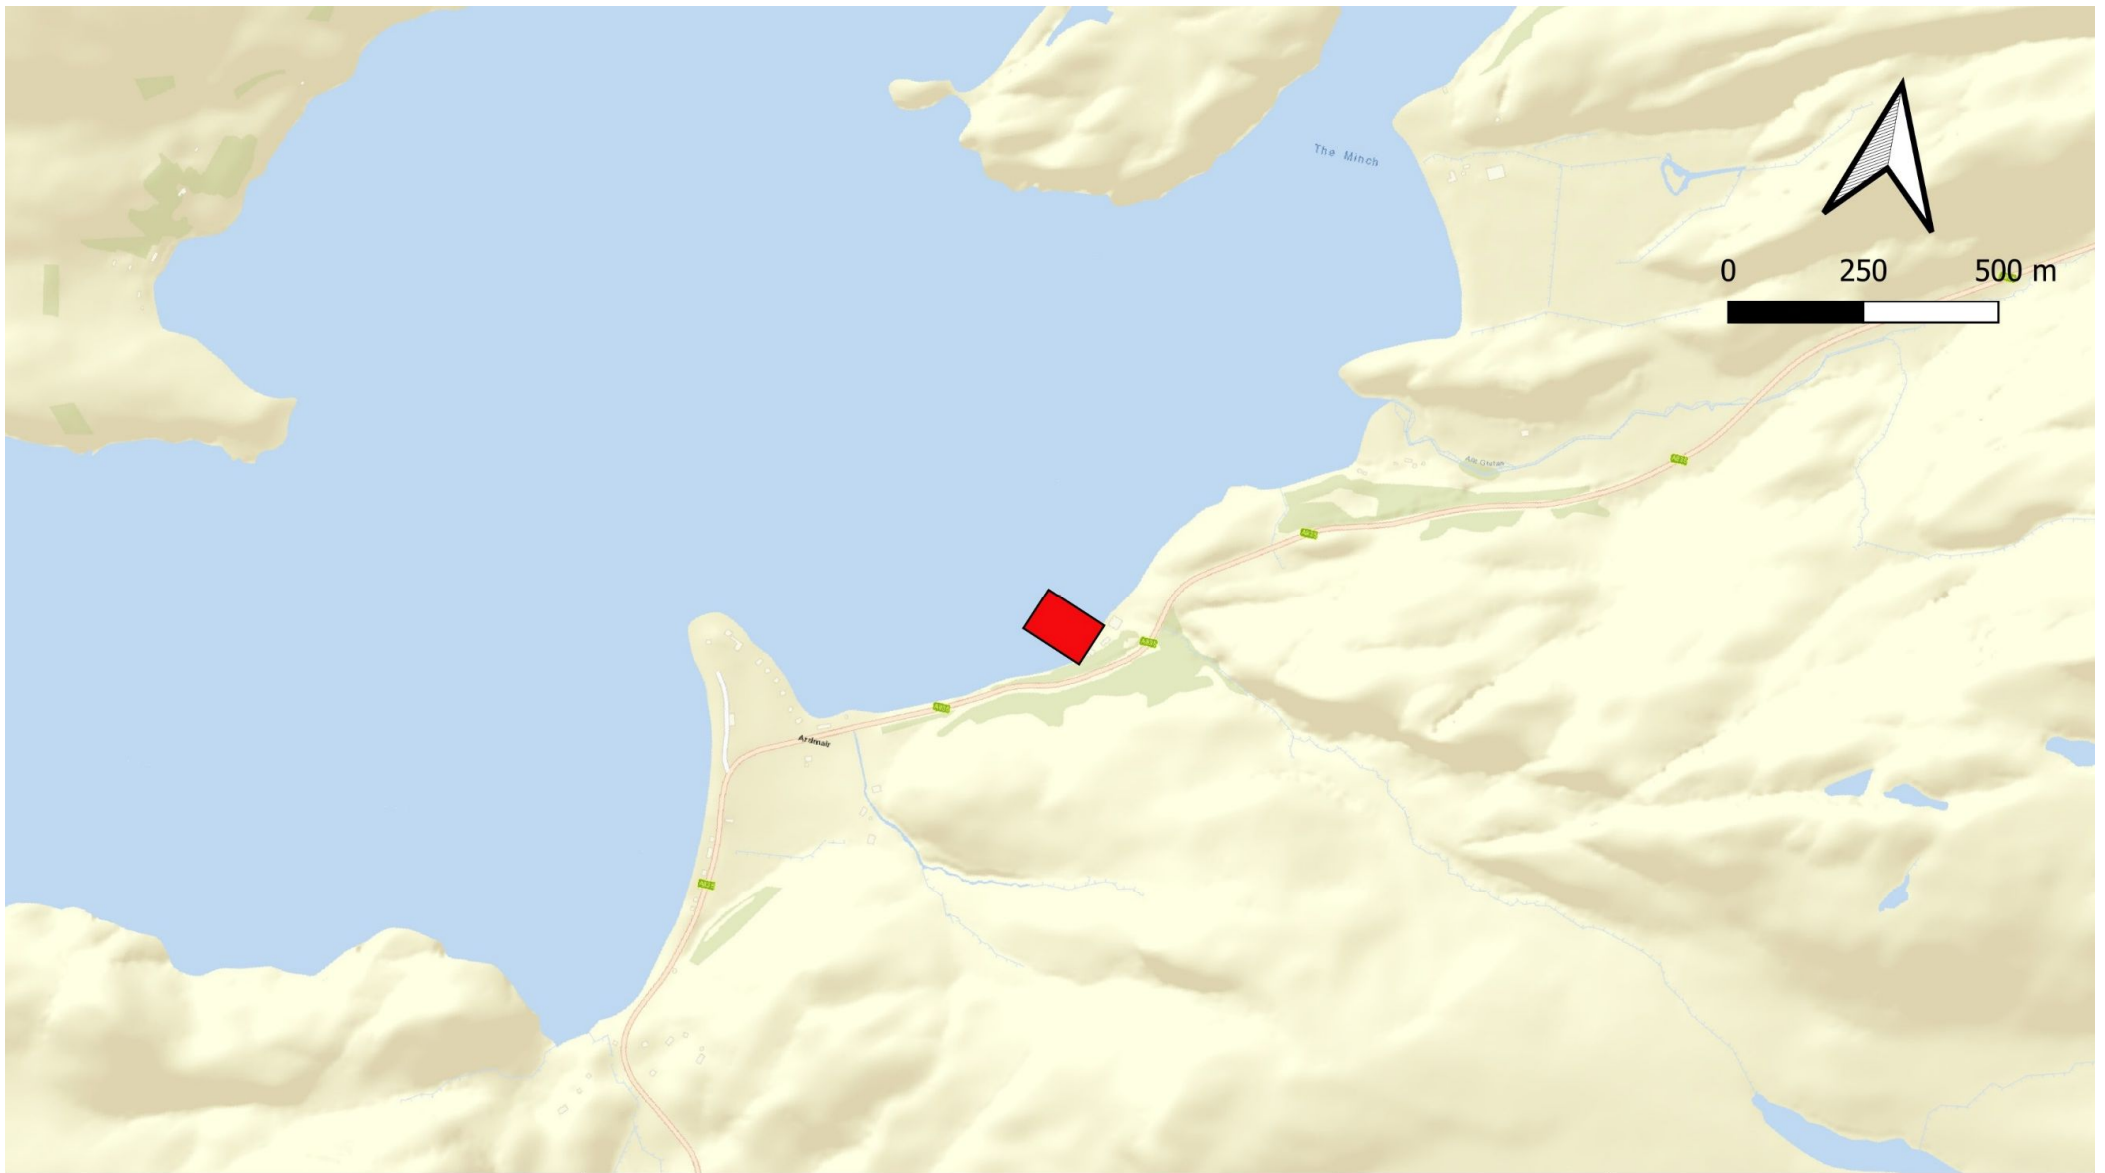

Wester Ross Fisheries

Annex 1: Location Maps

ARDMAIR SHORE BASE	Legend  Proposed Pontoon, Moorings and Boundary	1:1250	2024-05-20	SH
MAP OF SITE LOCATION		Scale	Date	Drawn
1:1250 Site Plan				

ARDMAIR SHORE BASE	Legend  Proposed Pontoon, Moorings and Boundary	1:1250	2024-05-20	SH
MAP OF SITE LOCATION		Scale	Date	Drawn
1:1250 Site Plan				

ARDMAIR SHORE BASE	<p>Legend</p> <p>— Proposed Pontoon Boundary</p>	1:10000	2024-05-20	SH
MAP OF SITE LOCATION		Scale	Date	Drawn
Supplementary 1:10000 map				