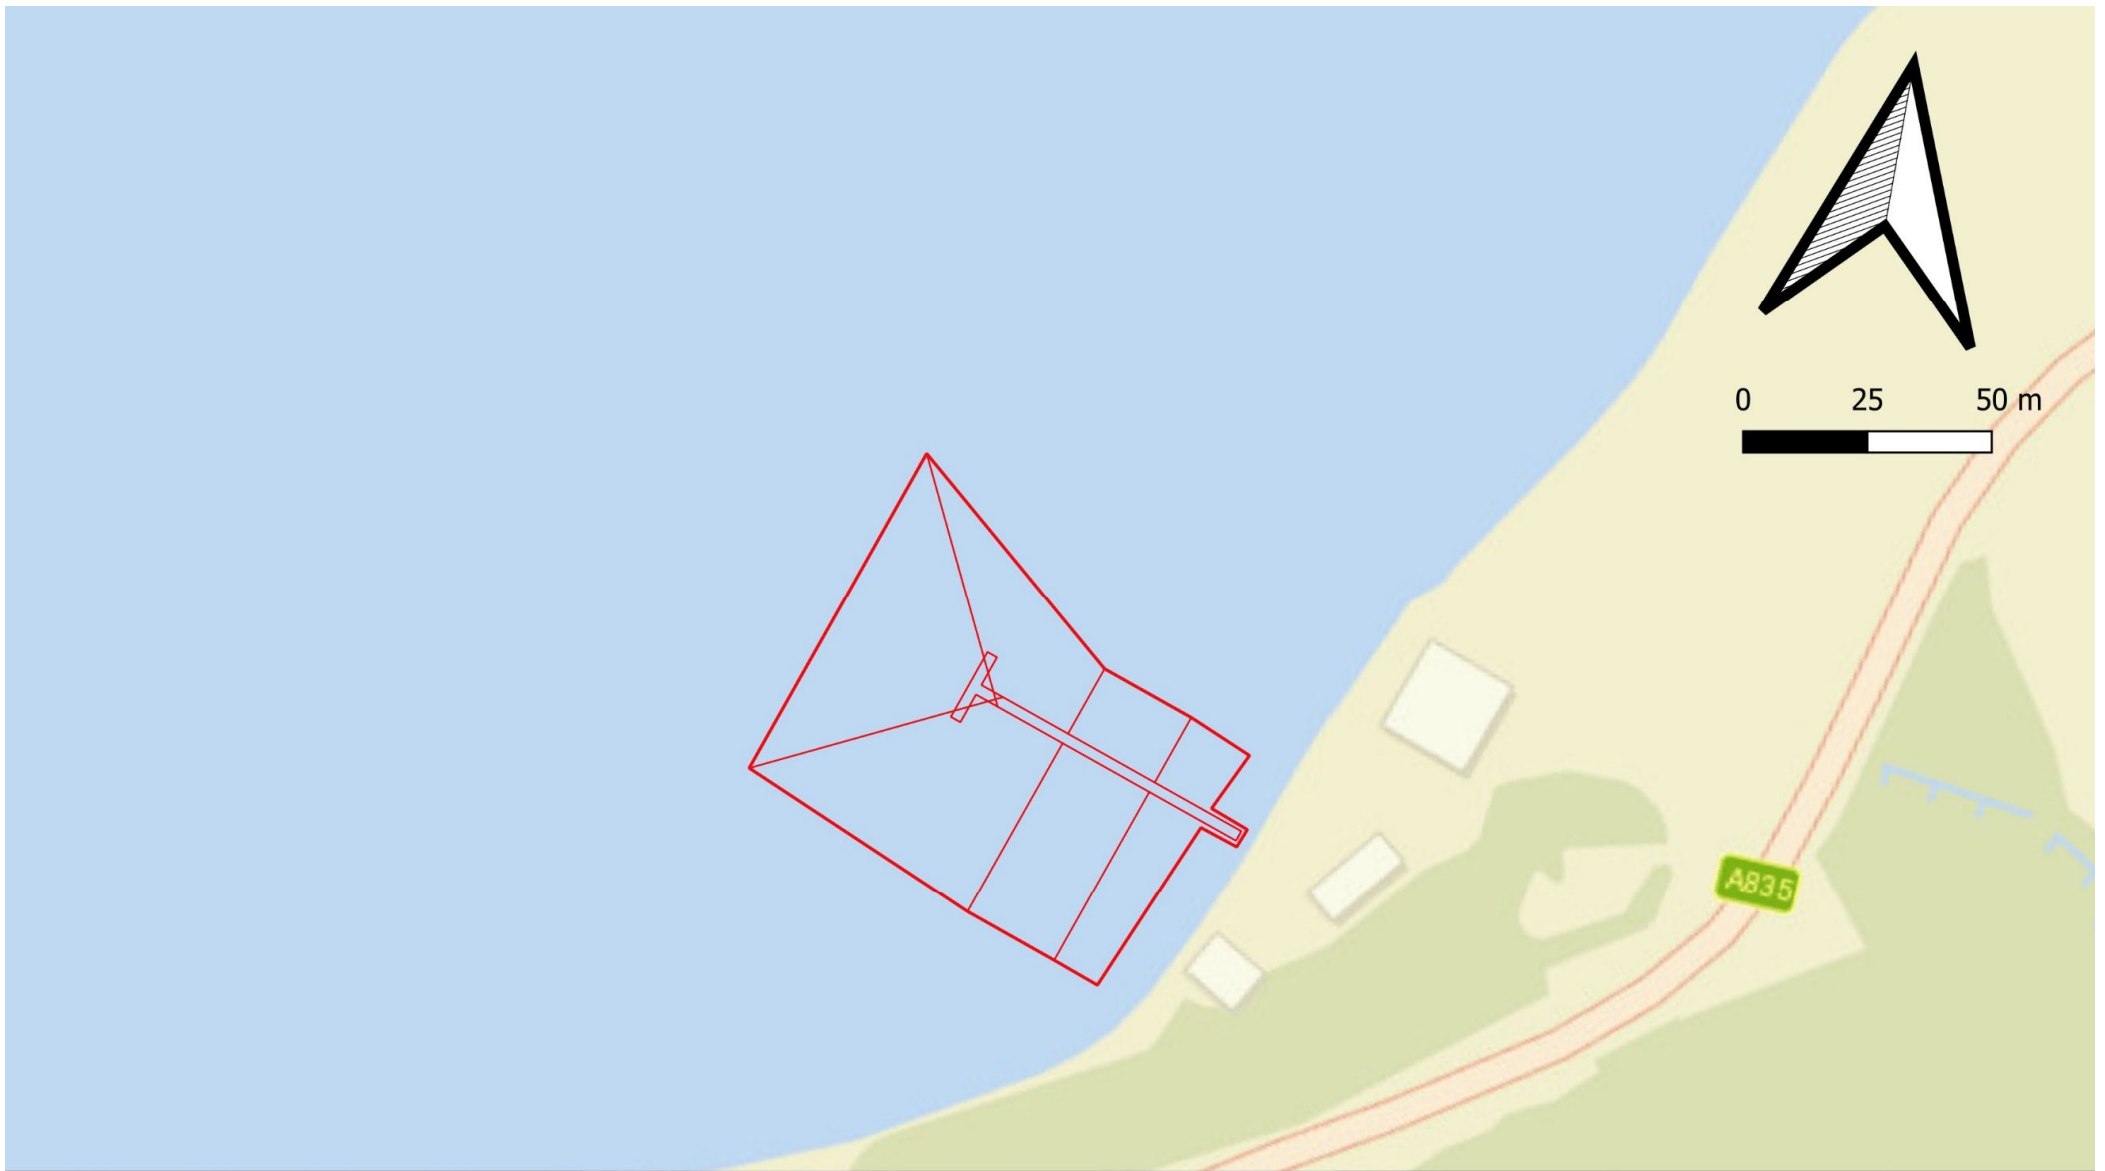

Wester Ross Fisheries

Annex 1: Location Maps

ARDMAIR SHORE BASE	Legend  Proposed Pontoon, Moorings and Boundary	1:1250	2024-05-20	SH
MAP OF SITE LOCATION		Scale	Date	Drawn
1:1250 Site Plan				

ARDMAIR SHORE BASE	Legend  Proposed Pontoon, Moorings and Boundary	1:1250	2024-05-20	SH
MAP OF SITE LOCATION		Scale	Date	Drawn
1:1250 Site Plan				

ARDMAIR SHORE BASE	<p>Legend</p> <p>— Proposed Pontoon Boundary</p>	1:10000	2024-05-20	SH
MAP OF SITE LOCATION		Scale	Date	Drawn
Supplementary 1:10000 map				