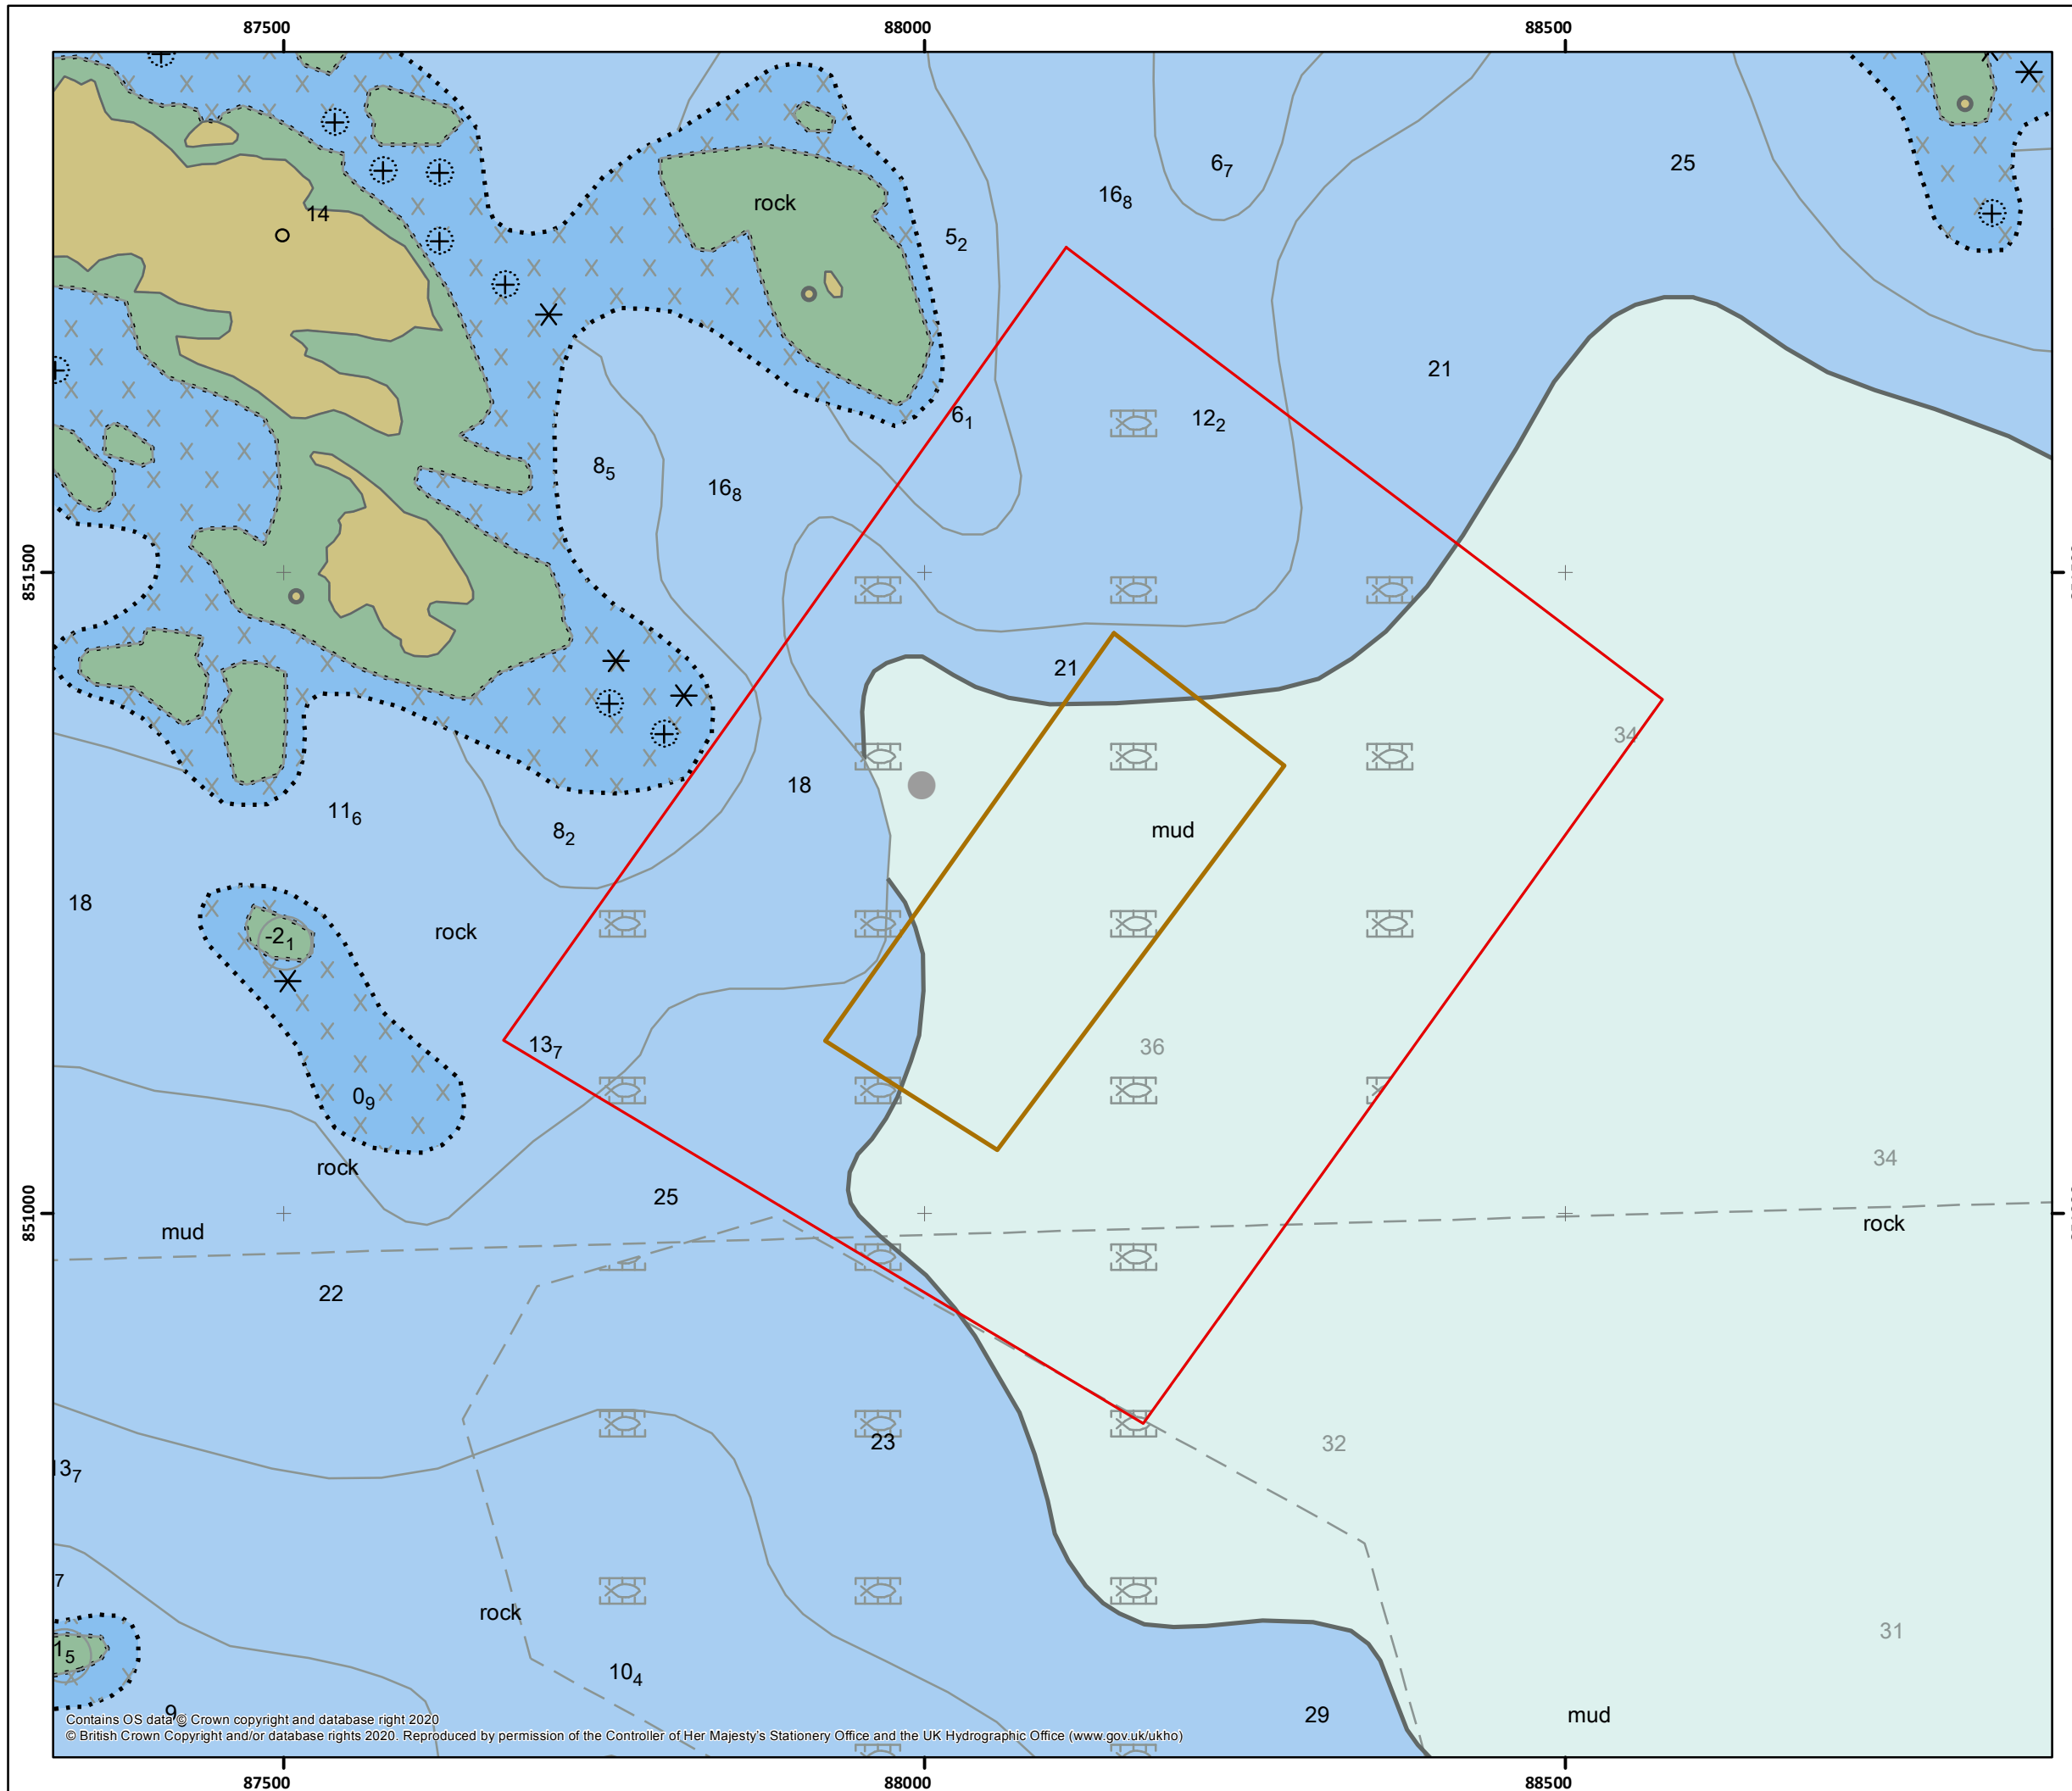

Legend

-  Mooring Area
-  Pen Group Area
-  Feed-barge

Drawn by: FP	1:5,000 @A3
Checked by: PH	Revision: A1
Approved By: PH	Date: 21/02/2022

Site Location

Figure 1

**Maragay Mor
Isle of Benbecula**

Contains OS data © Crown copyright and database right 2020
© British Crown Copyright and/or database rights 2020. Reproduced by permission of the Controller of Her Majesty's Stationery Office and the UK Hydrographic Office (www.gov.uk/ukho)