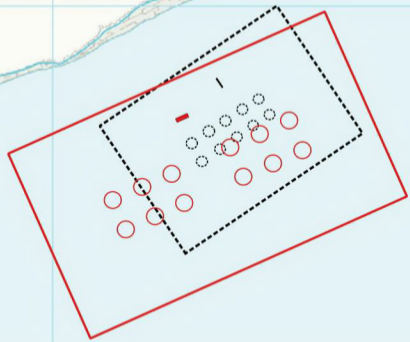

The Breck

[Redacted]

**Toyne, Scapa Flow, Orkney  
Site Overlay**

**Key**

- |   |   |
|---|---|
|  Proposed Mooring Extent |  Existing Mooring Extent |
|  Proposed Cages          |  Existing Cages          |
|  Proposed Barge          |  Existing Feed Barge     |