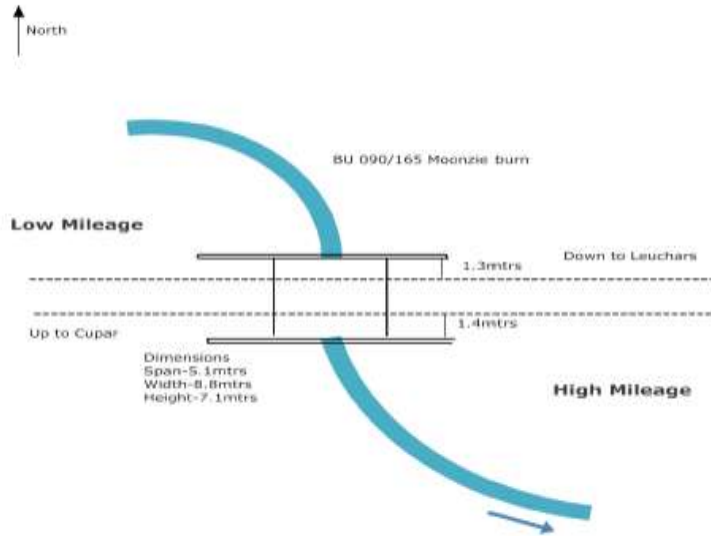

Site Pictures MSC6281 Moonzie Burn

Sketch 1

Site layout - ECN2 090/165

Overview of works location

General view of works location

Example of cracks

Cracks within structure

Cracks within structure

Return fracture