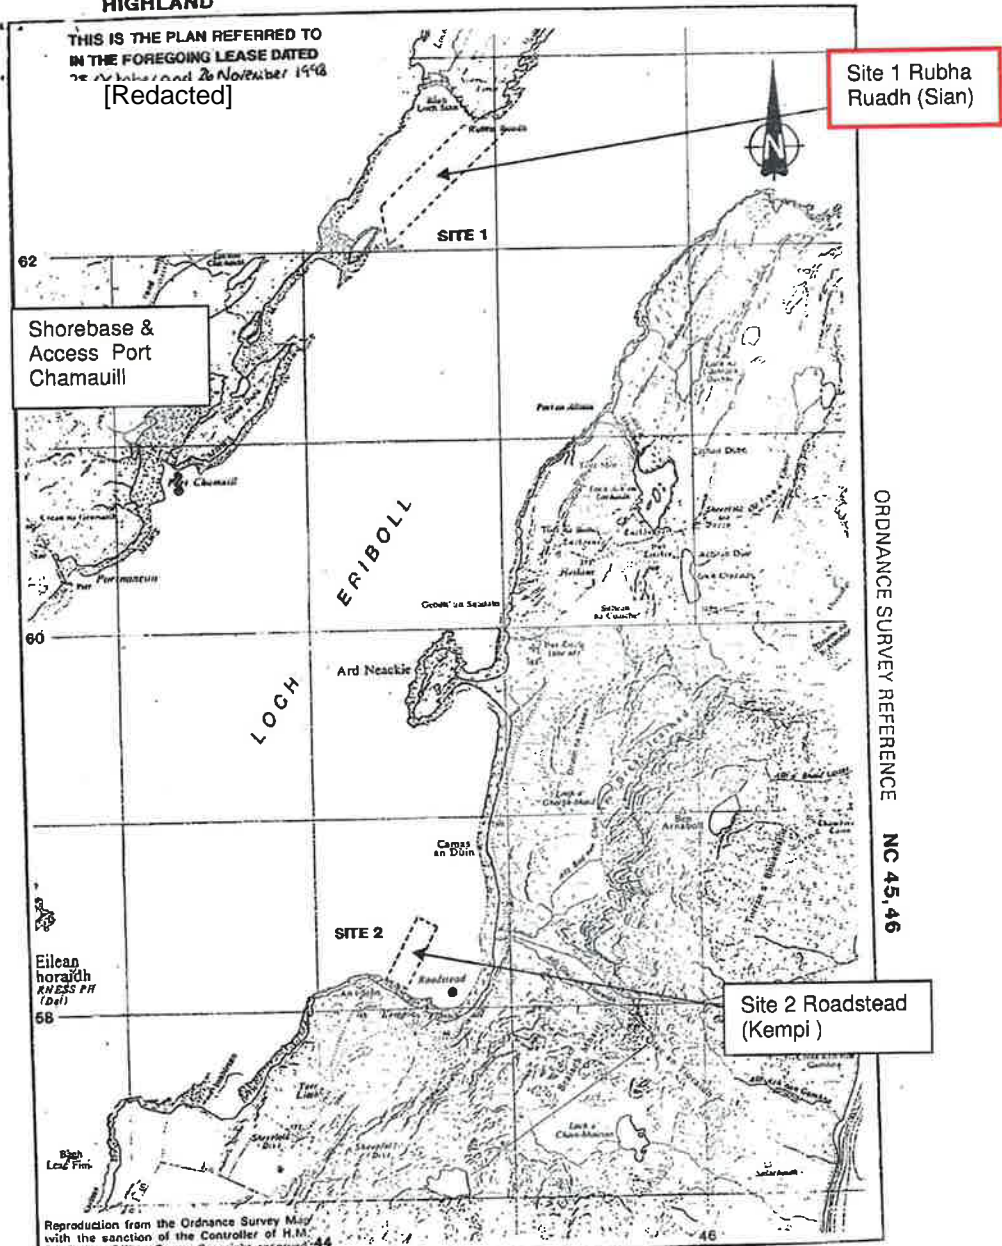

Scottish Sea Farms Loch Eribol Marine Farms Location plan

Crown Estate Office
10 Charlotte Square
Edinburgh EH2 4DR

● MOORING BUOY Denotes approximate position only

SCALE- 1/25000

18 SEP 1998

SCOTTISH GOVERNMENT
 Application Ref No: FF/HLD/00X
 APPROVED by Scottish Ministers
 (subject to the conditions of the attached
 permission) [Redacted]
17/6/10

Sian (Rubha Ruadh)
ADMIRALTY CHART 2076 EXTRACT OF SITE
LOCATION

1:17500
 2 x 5 x 80m circular cages in 50m x 60m grid is enclosed by the black rectangle (100 x 300m)
 Cage moorings are contained by the red rectangle.(260 x 460m)
 Crown lease area indicated by the dashed line
 Positions given in Sian Positions. doc