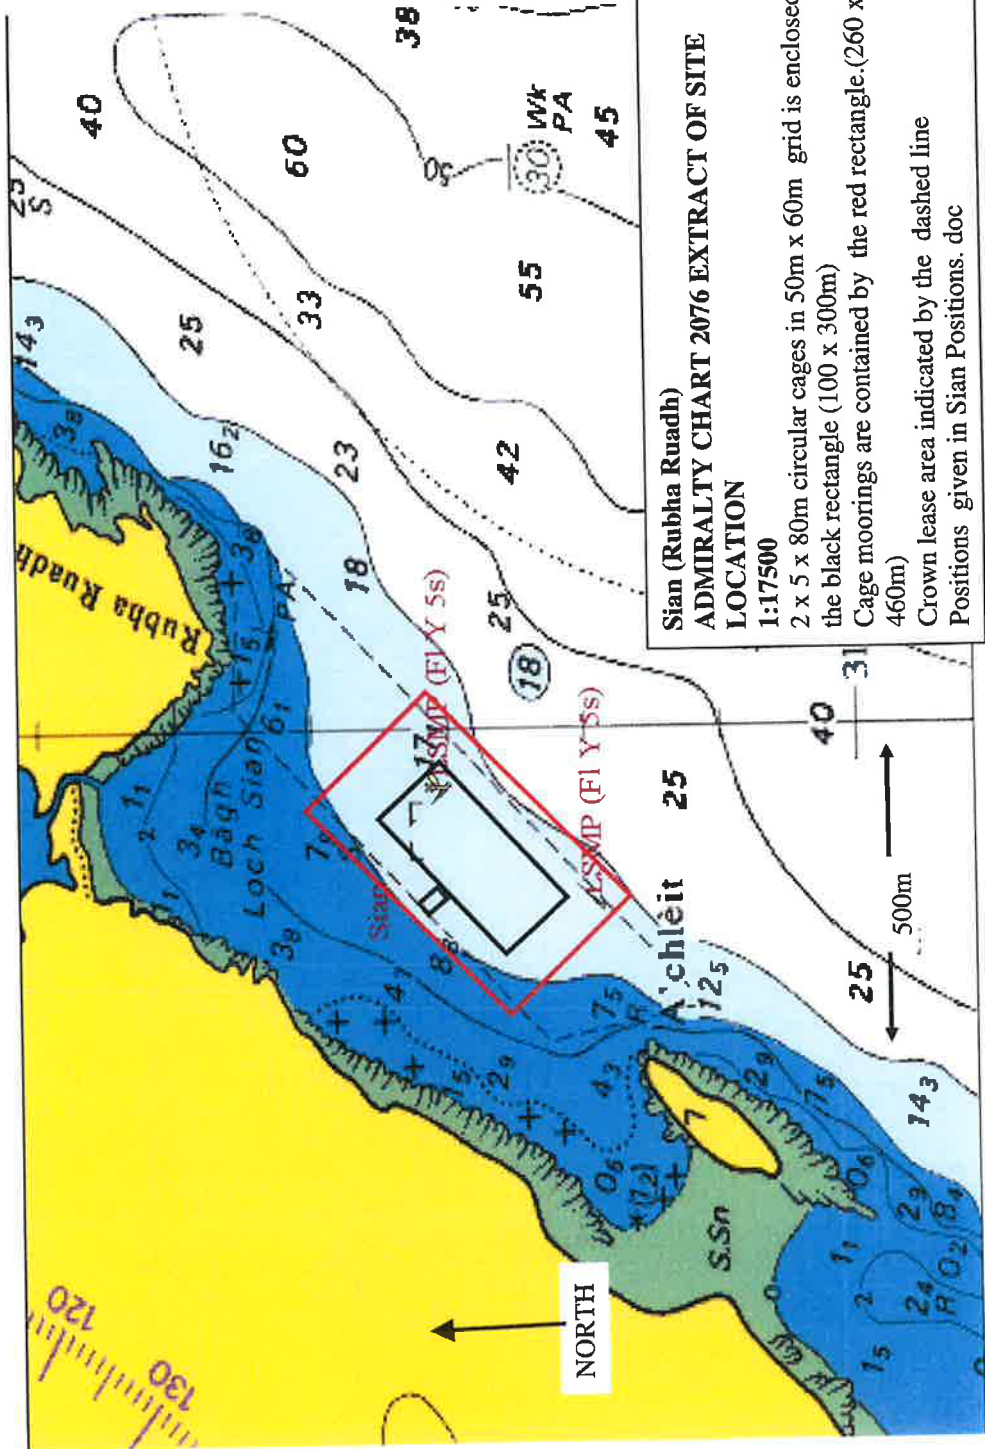

Scottish Sea Farms Loch Eribol Marine Farms Location plan

Crown Estate Office
10 Charlotte Square
Edinburgh EH2 4DR

● MOORING BUOY Denotes approximate position only

SCALE- 1/25000

18 SEP 1998

SCOTTISH GOVERNMENT
 Application Ref No: FF/HLD/00X
 APPROVED by Scottish Ministers
 (subject to the conditions of the attached
 permission) [Redacted]
17/6/10

Sian (Rubha Ruadh)
ADMIRALTY CHART 2076 EXTRACT OF SITE
LOCATION

1:17500
 2 x 5 x 80m circular cages in 50m x 60m grid is enclosed by the black rectangle (100 x 300m)
 Cage moorings are contained by the red rectangle.(260 x 460m)
 Crown lease area indicated by the dashed line
 Positions given in Sian Positions. doc