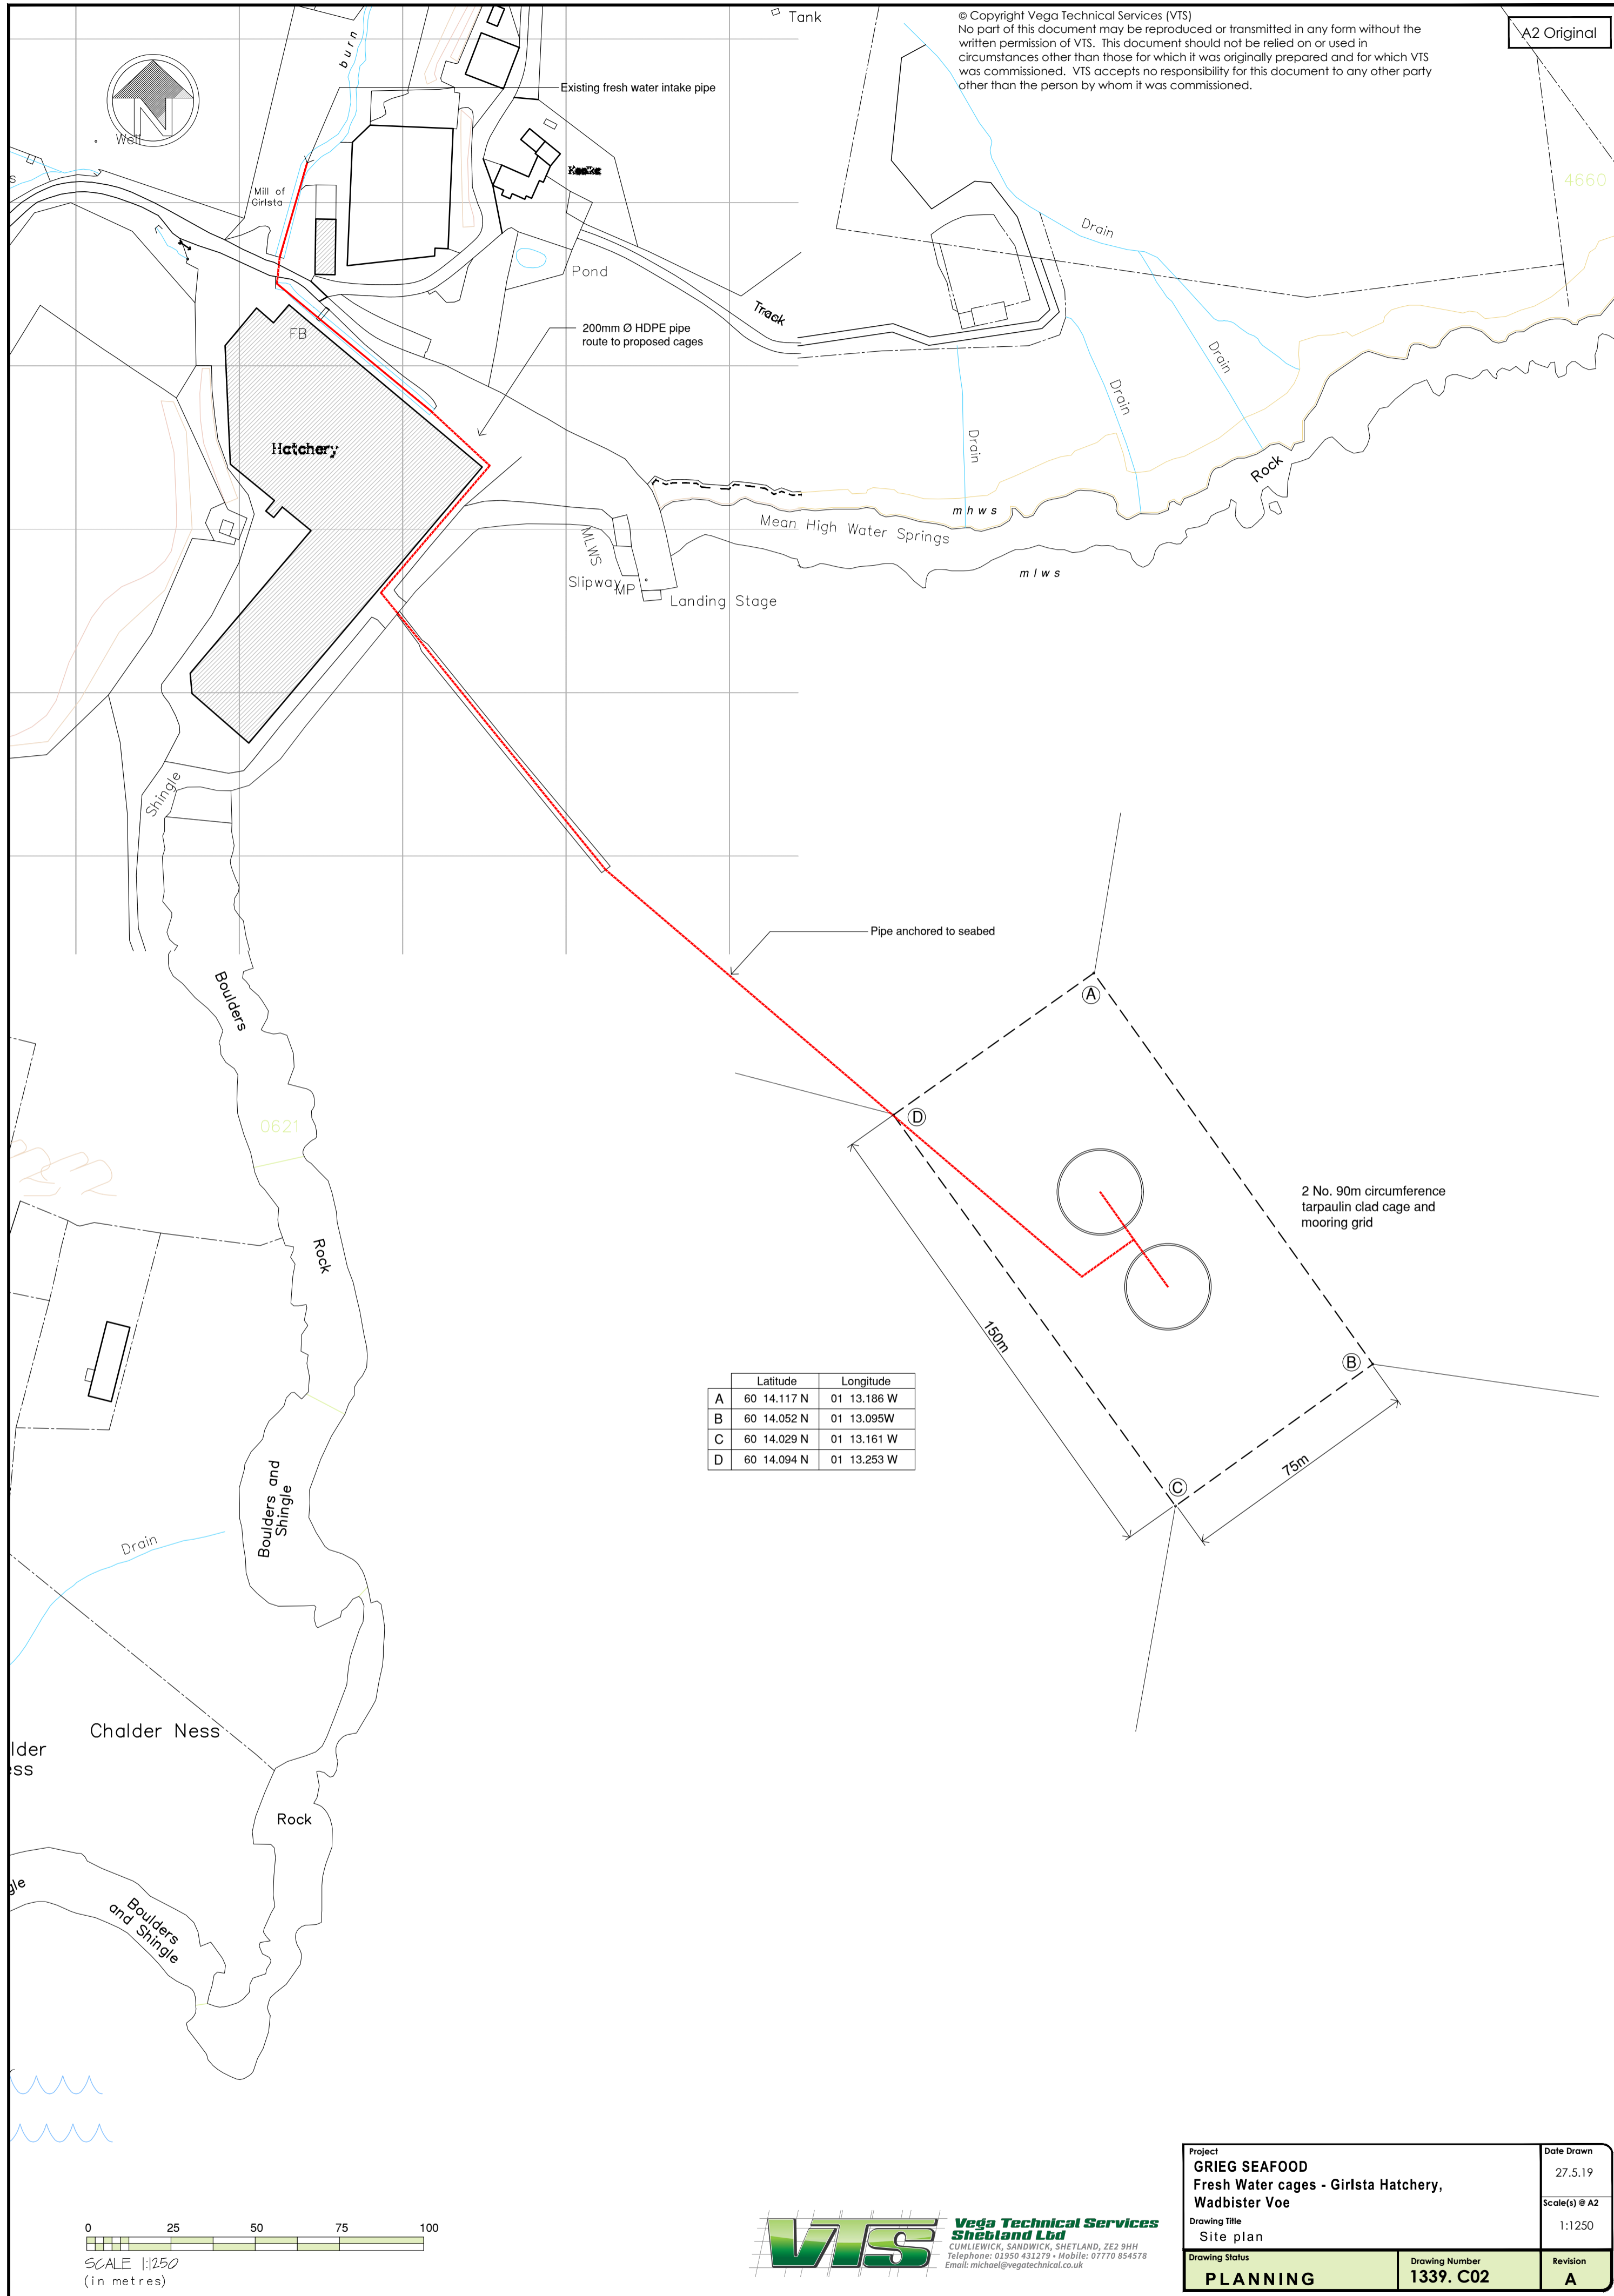

	Latitude	Longitude
A	60 14.117 N	01 13.186 W
B	60 14.052 N	01 13.095 W
C	60 14.029 N	01 13.161 W
D	60 14.094 N	01 13.253 W

Project	GRIEG SEAFOOD Fresh Water cages - Girlsta Hatchery, Wadbister Voe	Date Drawn	27.5.19
Drawing Title	Site plan	Scale(s) @ A2	1:1250
Drawing Status	PLANNING	Drawing Number	1339. C02
		Revision	A