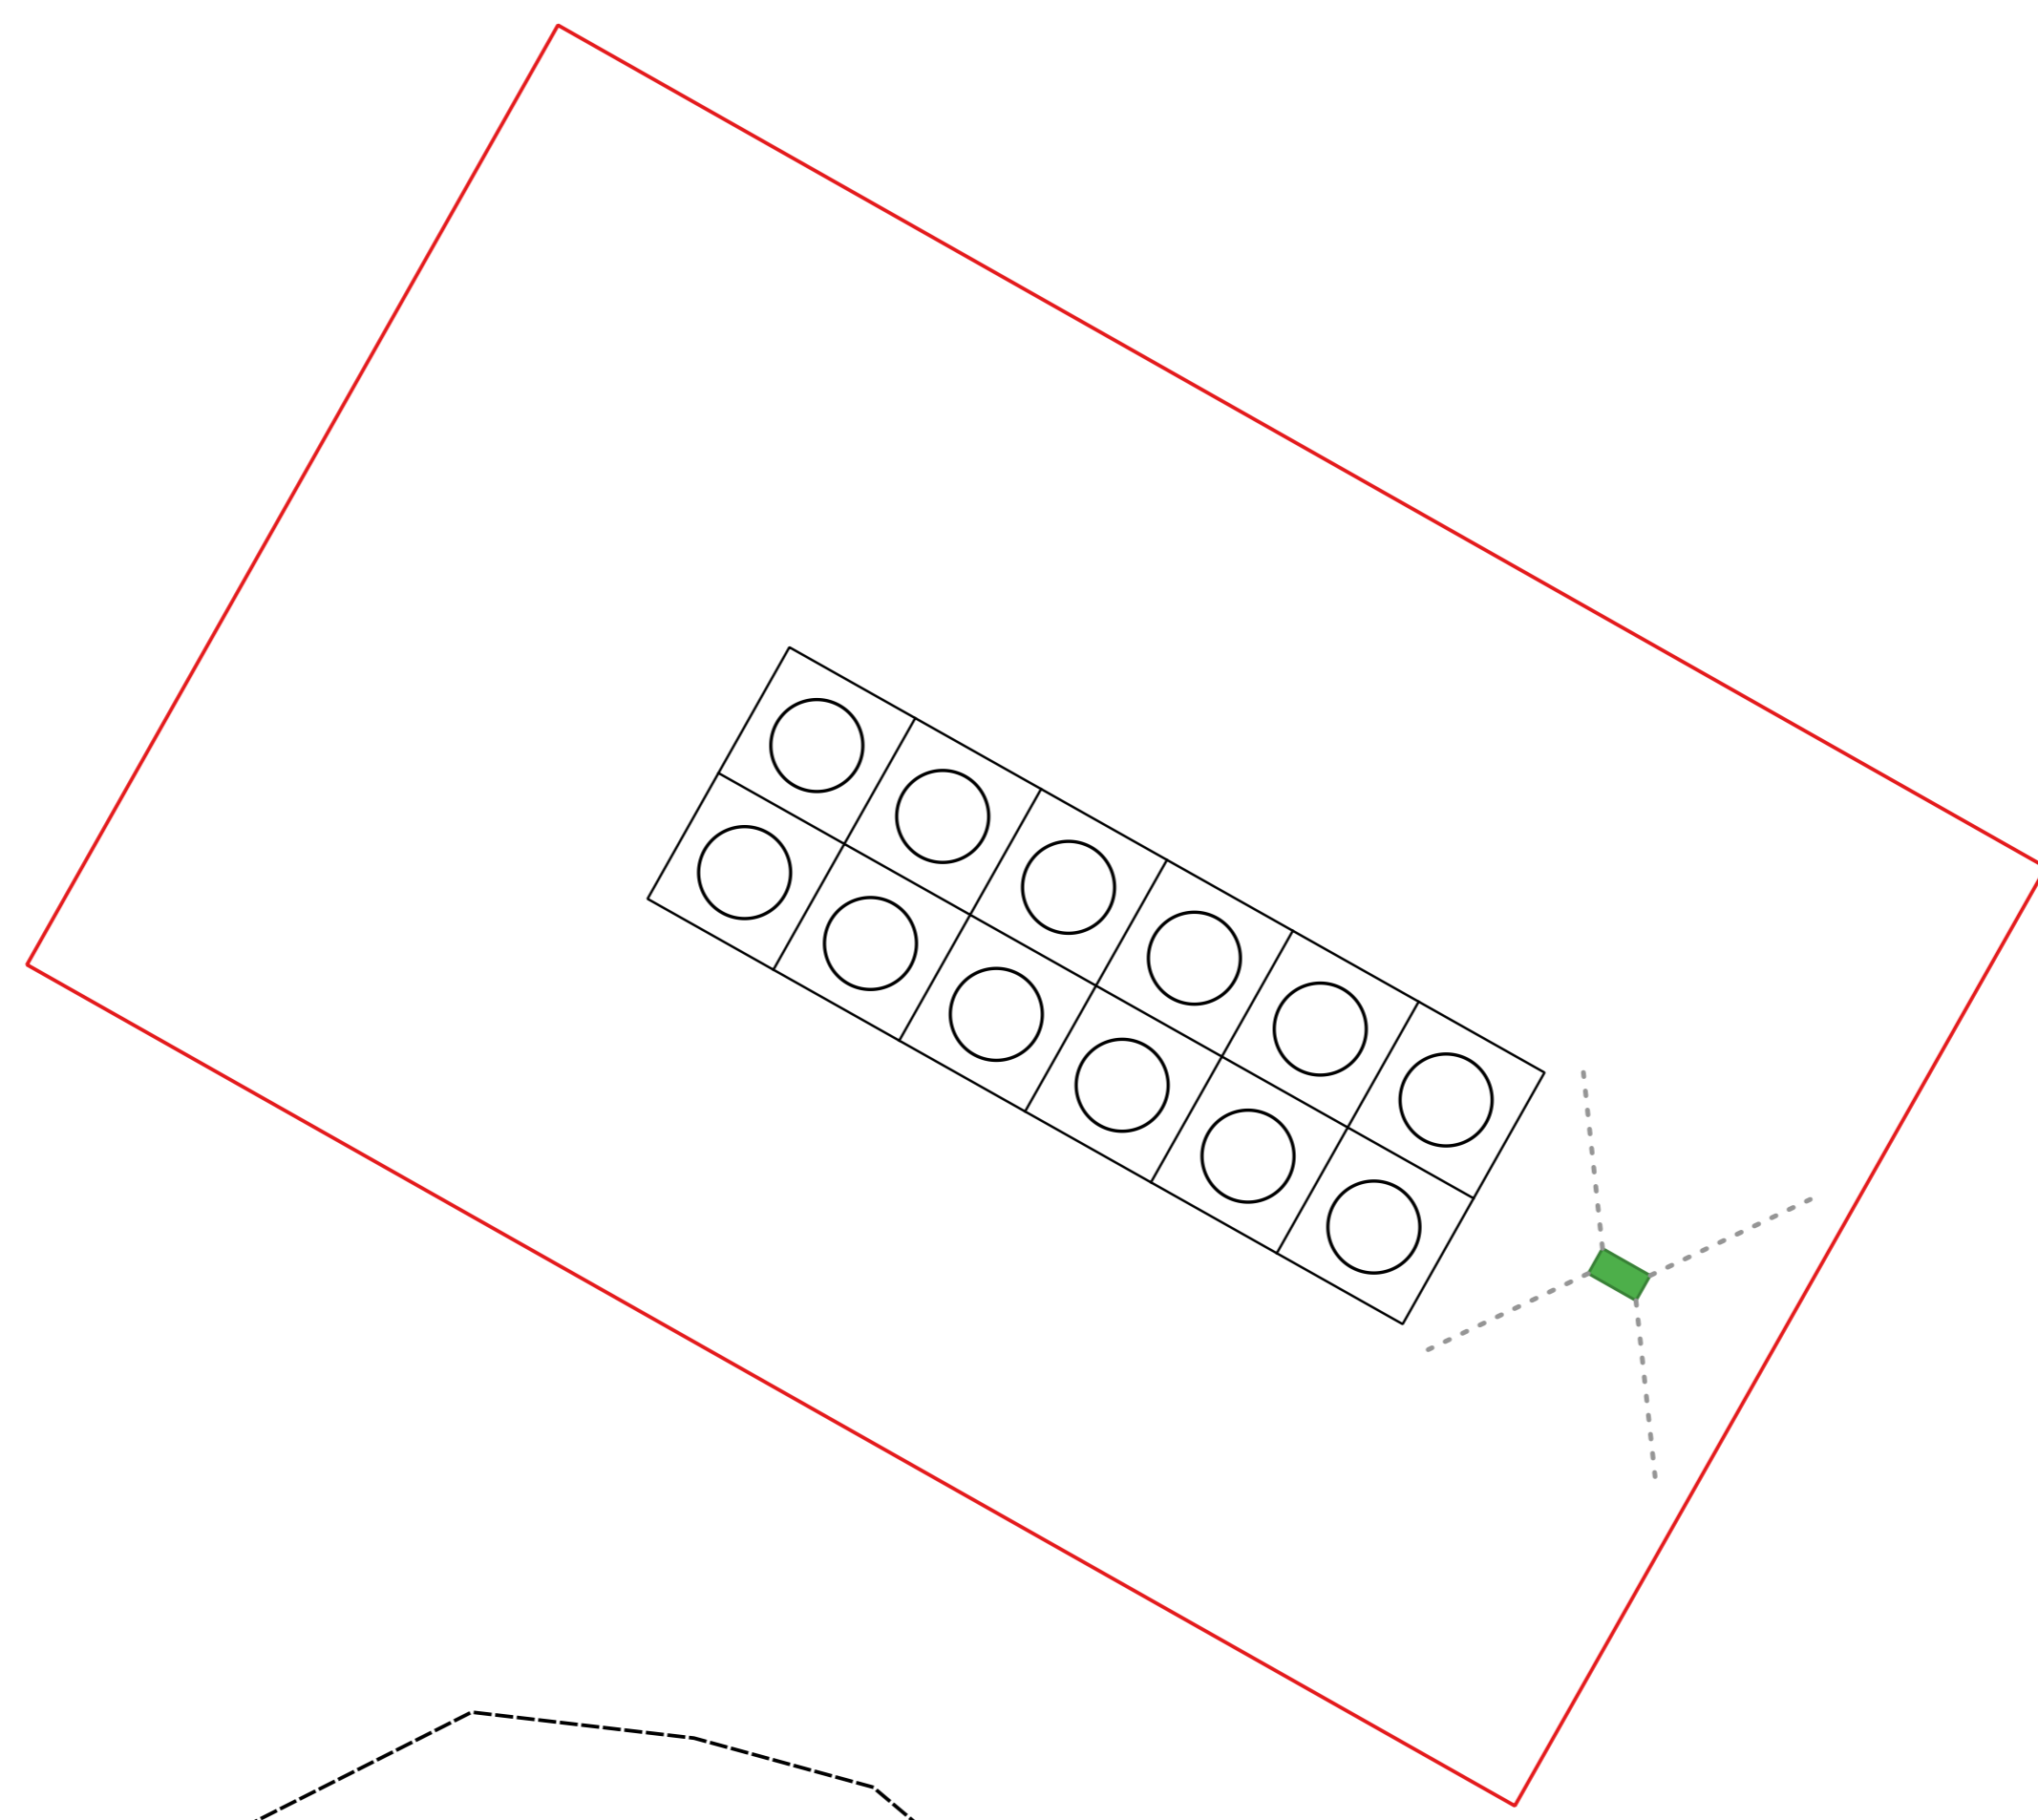

**Bellister, Dury Voe, Shetland  
Location Plan**

- Key**
- Proposed Feed Barge Location
  - Farm Boundary
  - Pens

**Bellister, Dury Voe, Shetland Site Plan** August 2023 Scale 1:2,500 @ A2

Site plan detailing the proposed feed barge location at SSF marine site Bellister.

**Key**

- Farm Boundary
- Proposed Feed Barge Location
- Feed Barge Moorings
- Pen Grid
- Coastline