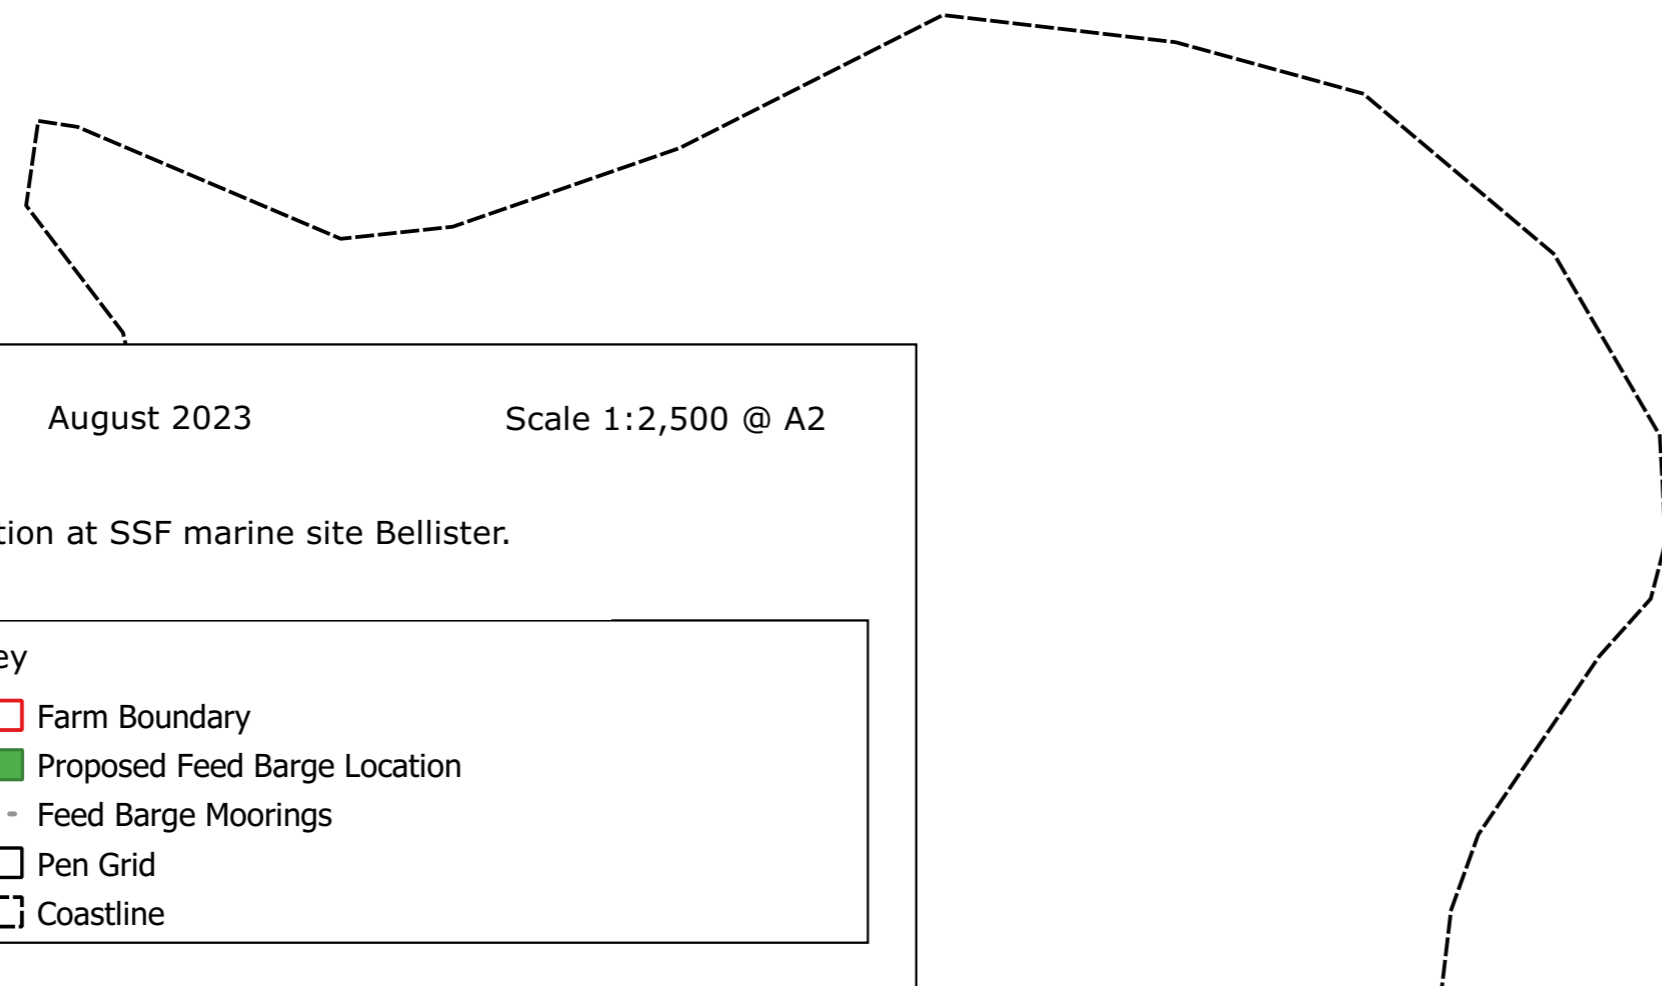

**Bellister, Dury Voe, Shetland  
Location Plan**

- Key**
- Proposed Feed Barge Location
  - Farm Boundary
  - Pens

**Bellister, Dury Voe, Shetland Site Plan** August 2023 Scale 1:2,500 @ A2

Site plan detailing the proposed feed barge location at SSF marine site Bellister.

**Key**

- Farm Boundary
- Proposed Feed Barge Location
- Feed Barge Moorings
- Pen Grid
- Coastline