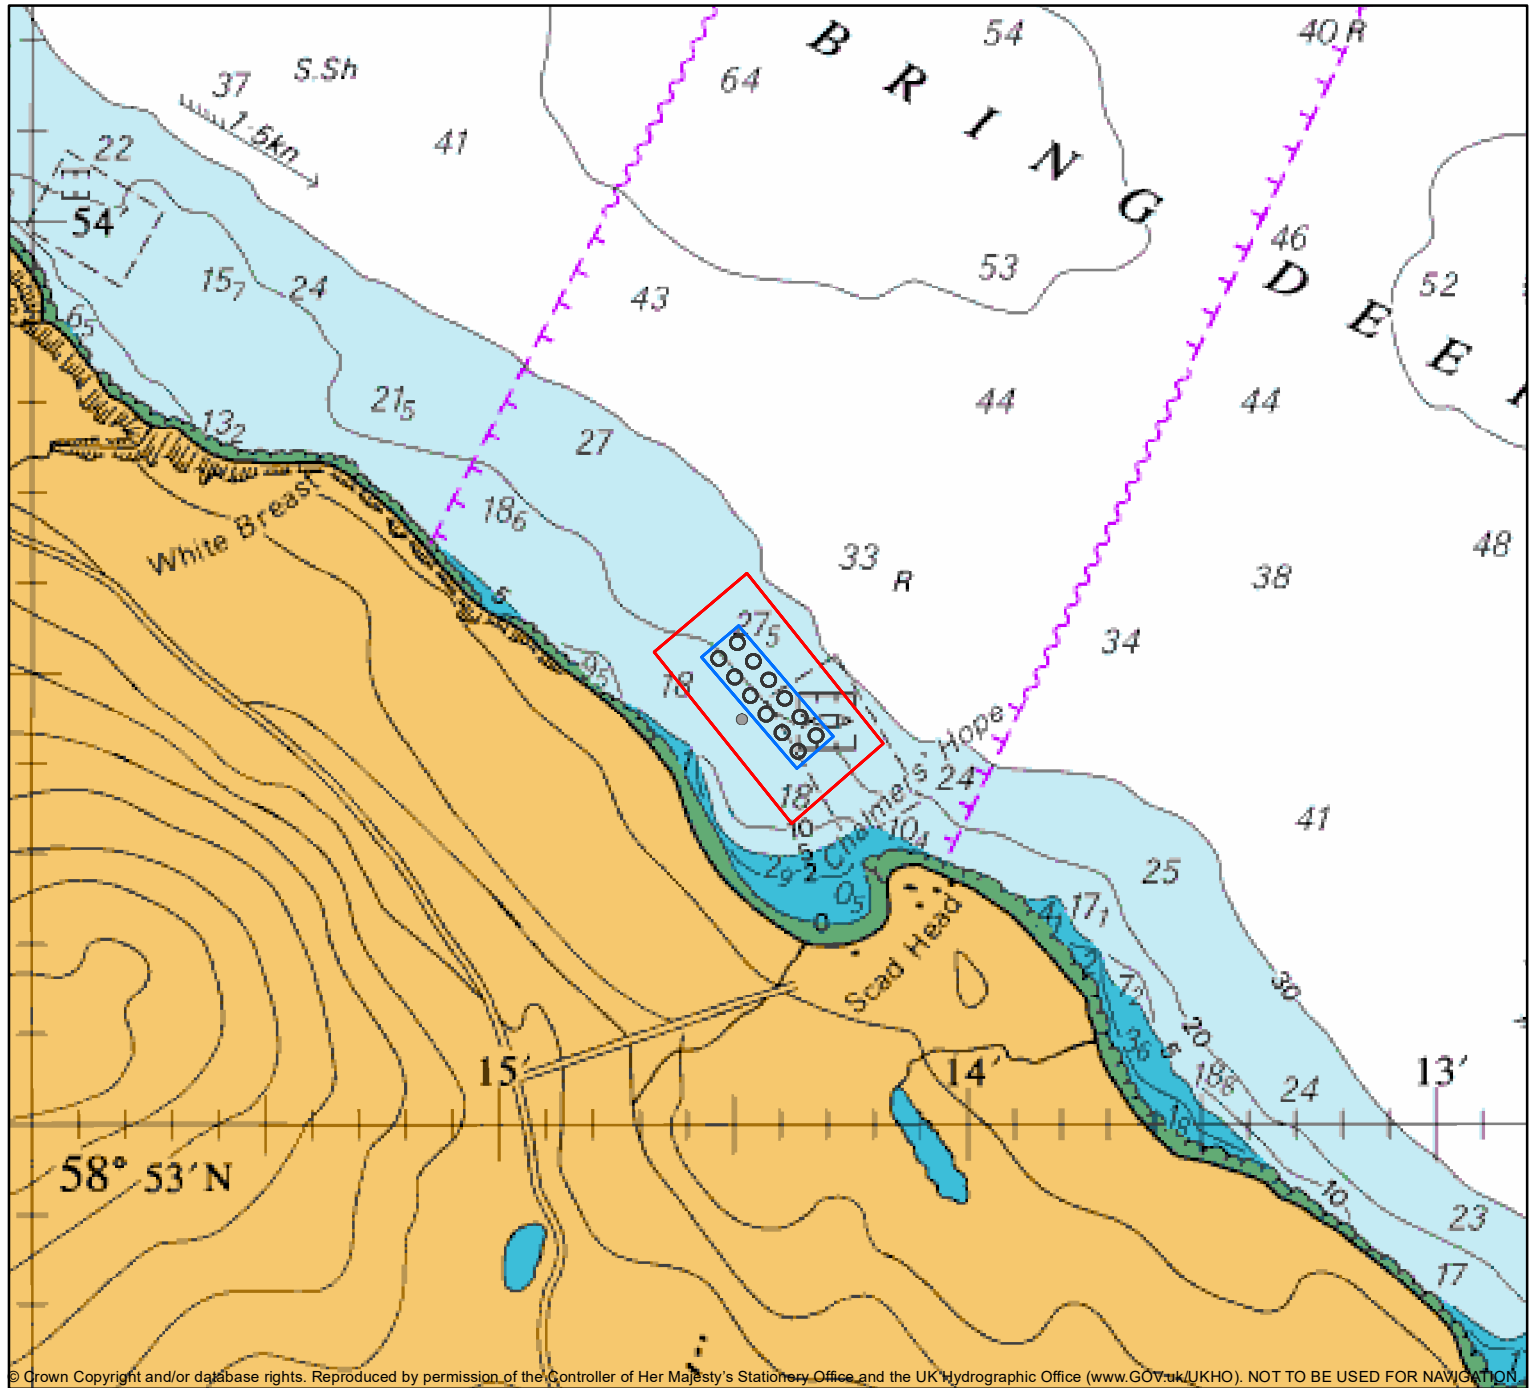

Chalmers Hope

Chalmers	WGS 1984		OSGB	
	Latitude	Longitude	Easting	Northing
MCA	58 53.422	3 14.182	328842.78	1000995.04
	58 53.334	3 14.378	328651.49	1000835.23
	58 53.524	3 14.672	328375.65	1001193.04
	58 53.611	3 14.474	328568.82	1001350.95
Grid	58 53.430	3 14.289	328740.28	1001011.79
	58 53.395	3 14.367	328664.16	1000948.23
	58 53.553	3 14.491	328550.49	1001243.63
	58 53.518	3 14.570	328473.41	1001180.09
Site Centre	58 53.474	3 14.428	328608.28	1001095.91
Barge	58 53.449	03 14.485	328553	1001051

- Barge
- MCA
- Grid
- Pens

1:30,000

Coordinate System: WGS 1984 World Mercator
 Projection: Mercator
 Datum: WGS 1984
 False Easting: 0.0000
 False Northing: 0.0000
 Central Meridian: 0.0000
 Standard Parallel 1: 0.0000
 Units: Meter