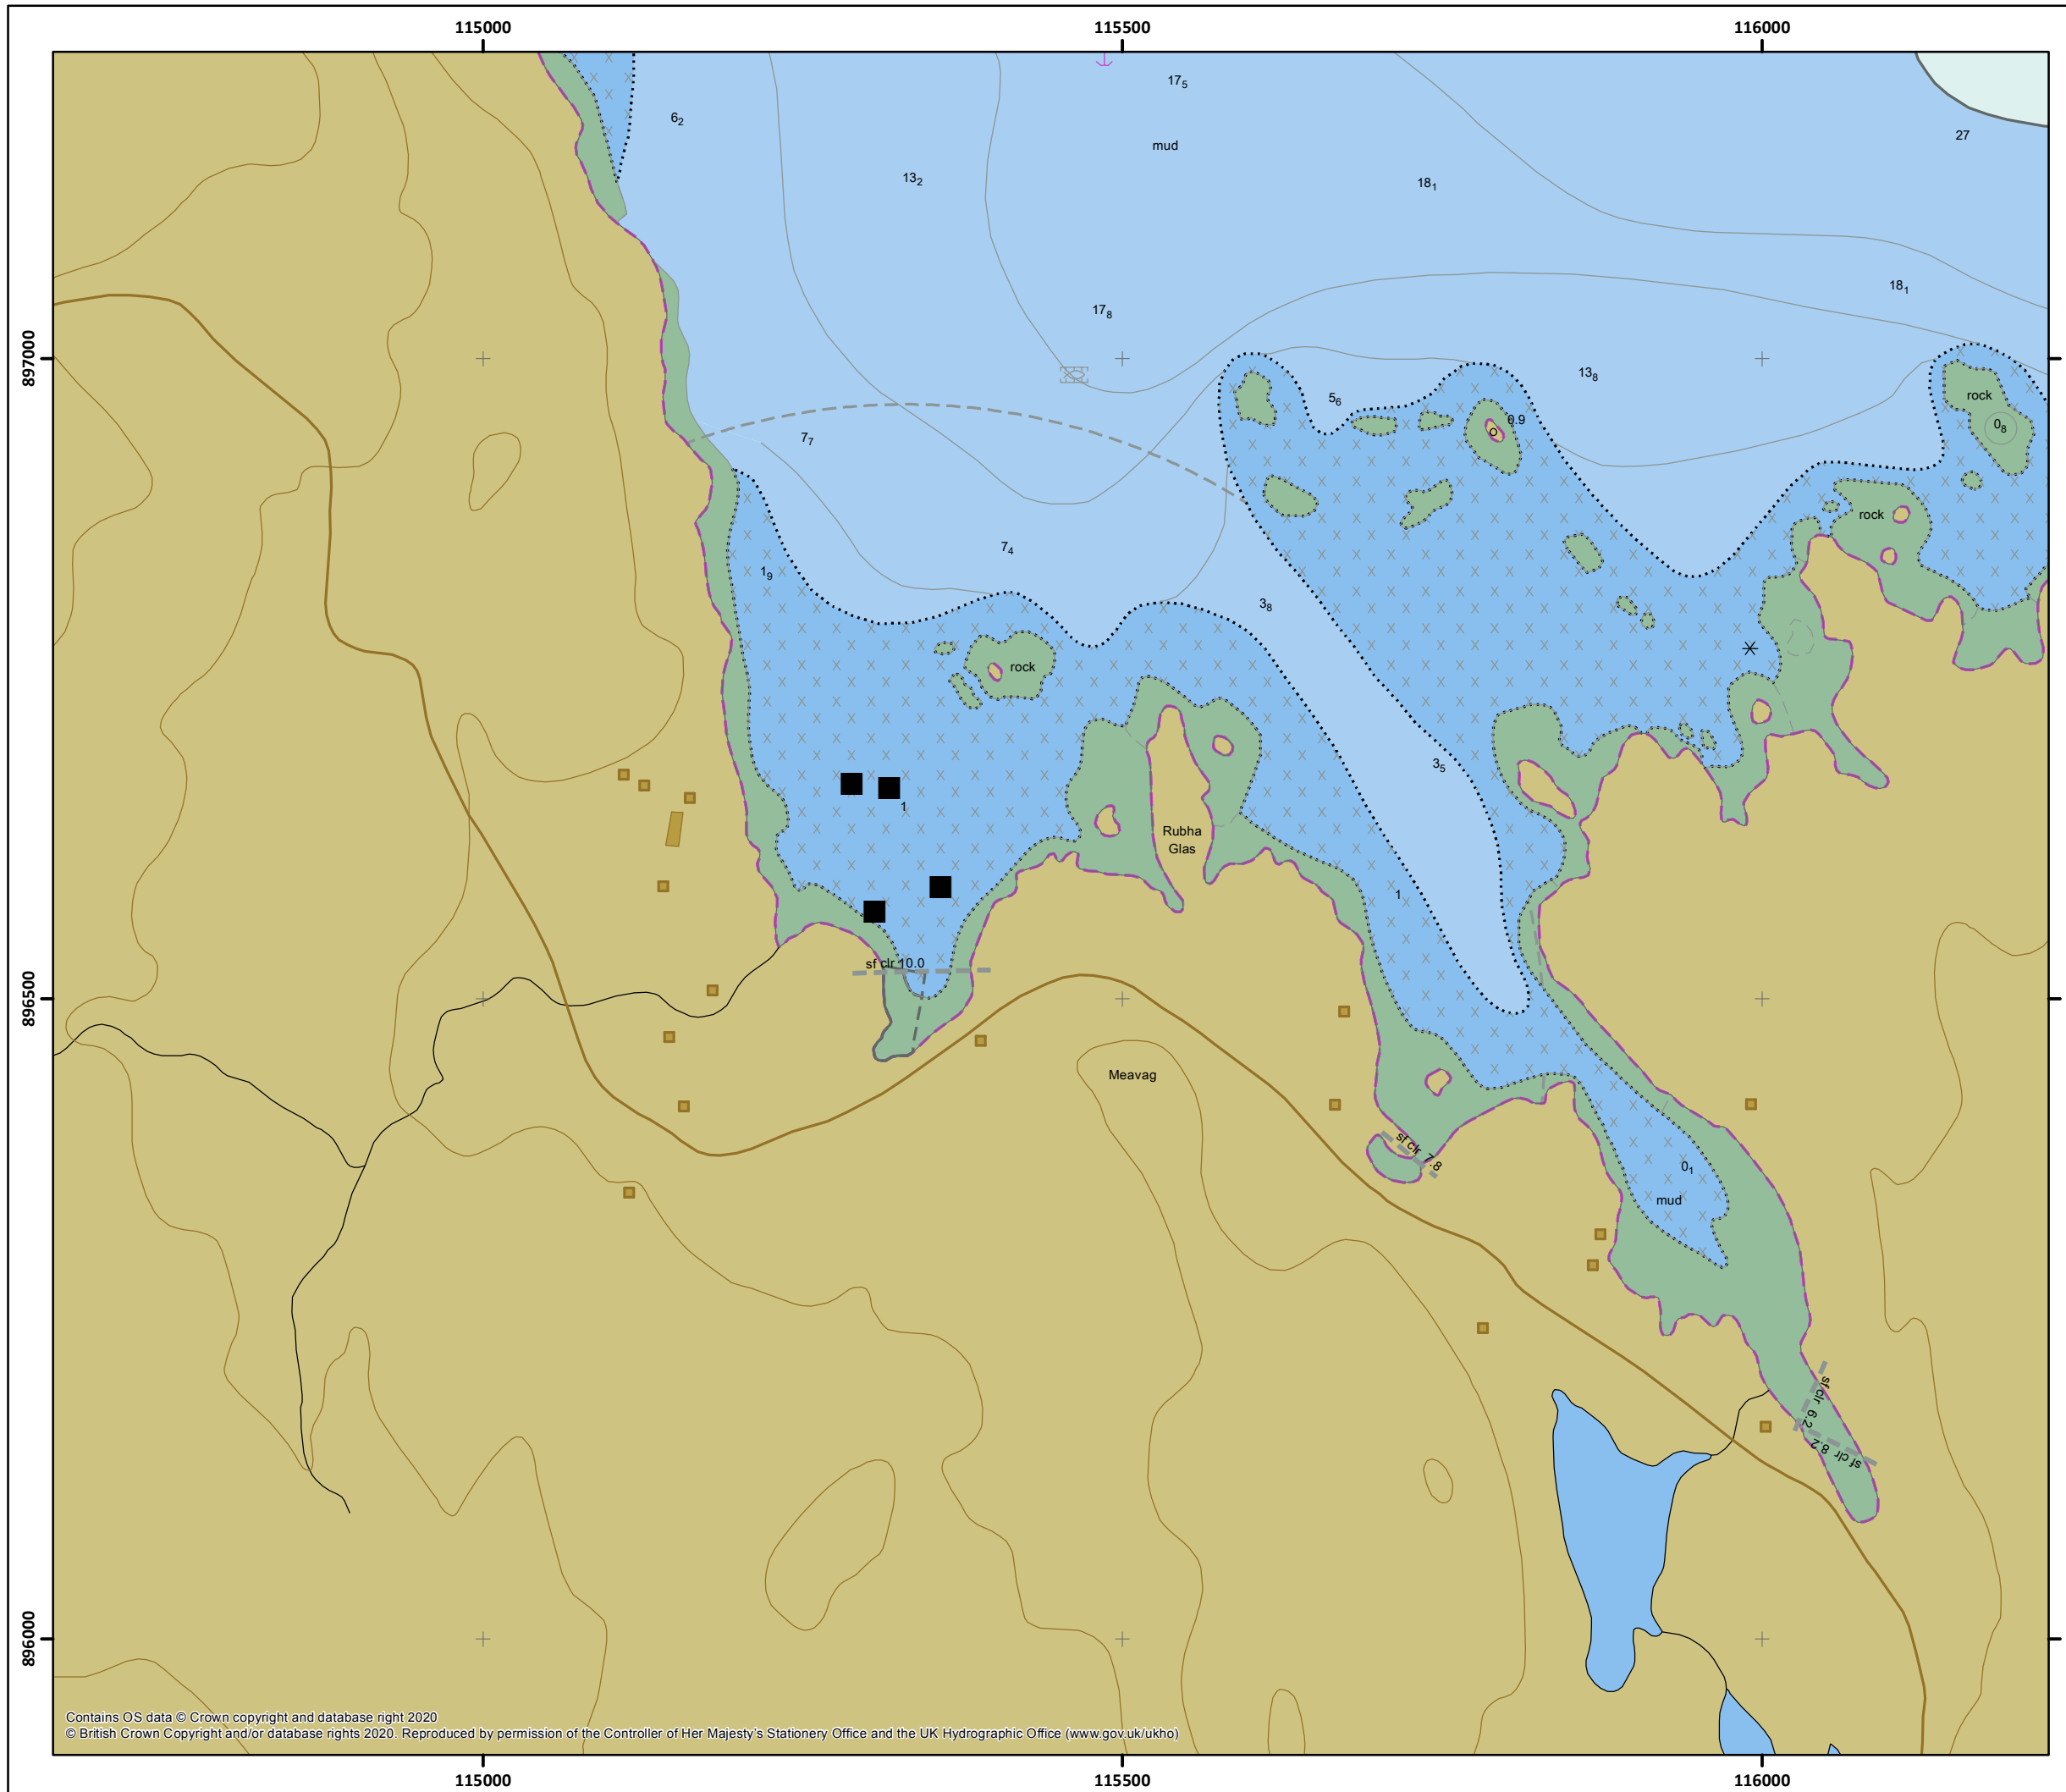

Legend

- Mooring Area
- Boat Mooring

| | |
|-----------------|------------------|
| Drawn by: MED | 1:5,000 @A3 |
| Checked by: PH | Revision: A1 |
| Approved By: PH | Date: 19/02/2020 |

Boat Moorings Figure 2

Plocrapol Isle of Harris

Contains OS data © Crown copyright and database right 2020
© British Crown Copyright and/or database rights 2020. Reproduced by permission of the Controller of Her Majesty's Stationery Office and the UK Hydrographic Office (www.gov.uk/ukho)