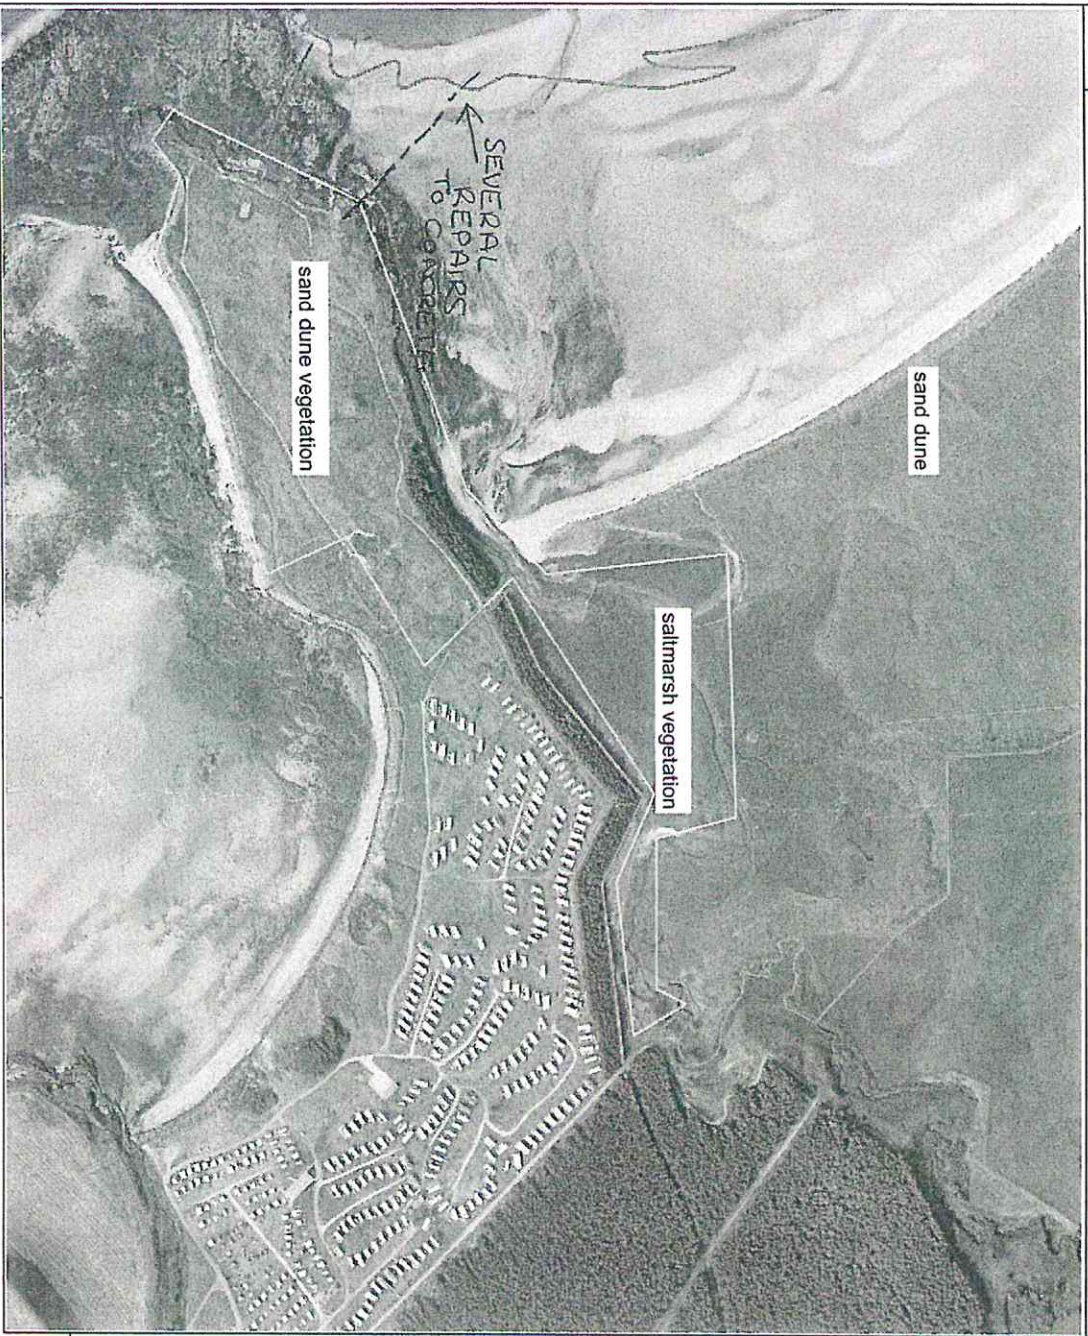

SSSI at Shell Bay

Notes: caravan park land in green