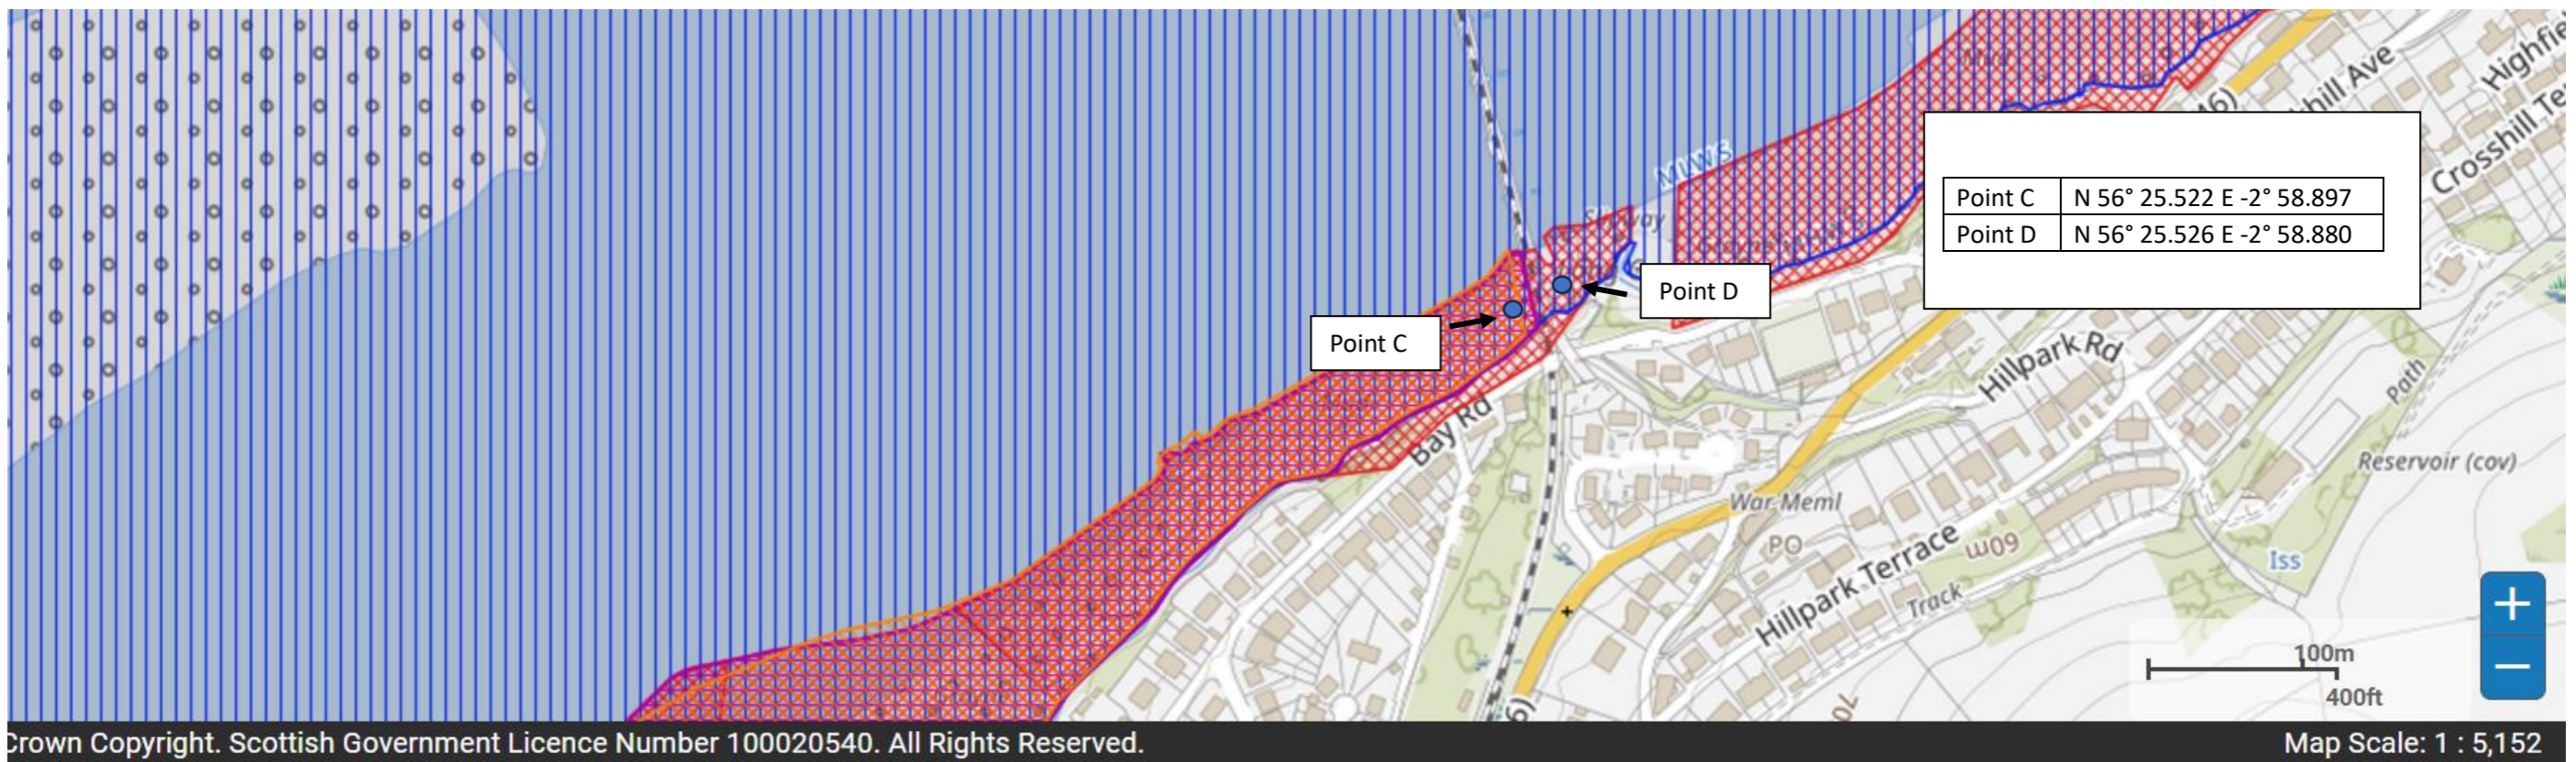

Map 1: General location plan for Tay Rail Bridge showing protected areas .

Inset Map 2 – North end of Tay Rail Bridge showing co-ordinate locations

Inset Map 2 – South end of Tay Rail Bridge showing co-ordinate locations