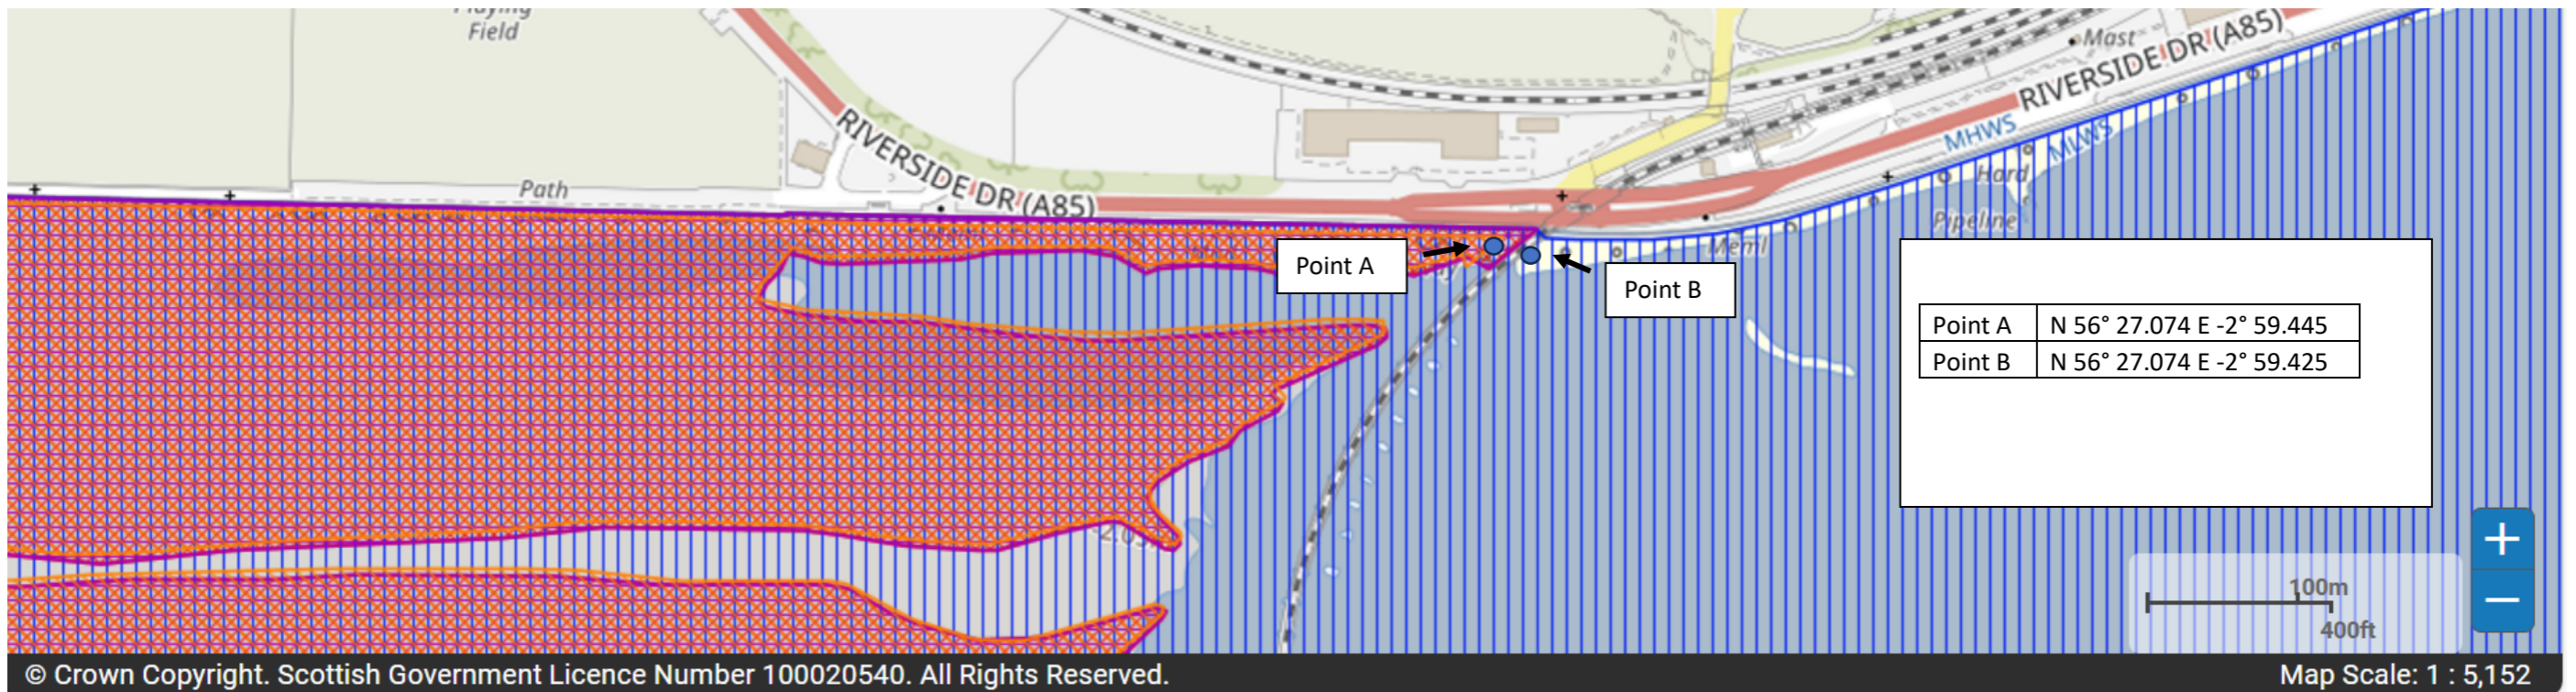

Map 1: General location plan for Tay Rail Bridge showing protected areas .

Inset Map 2 – North end of Tay Rail Bridge showing co-ordinate locations

Inset Map 2 – South end of Tay Rail Bridge showing co-ordinate locations